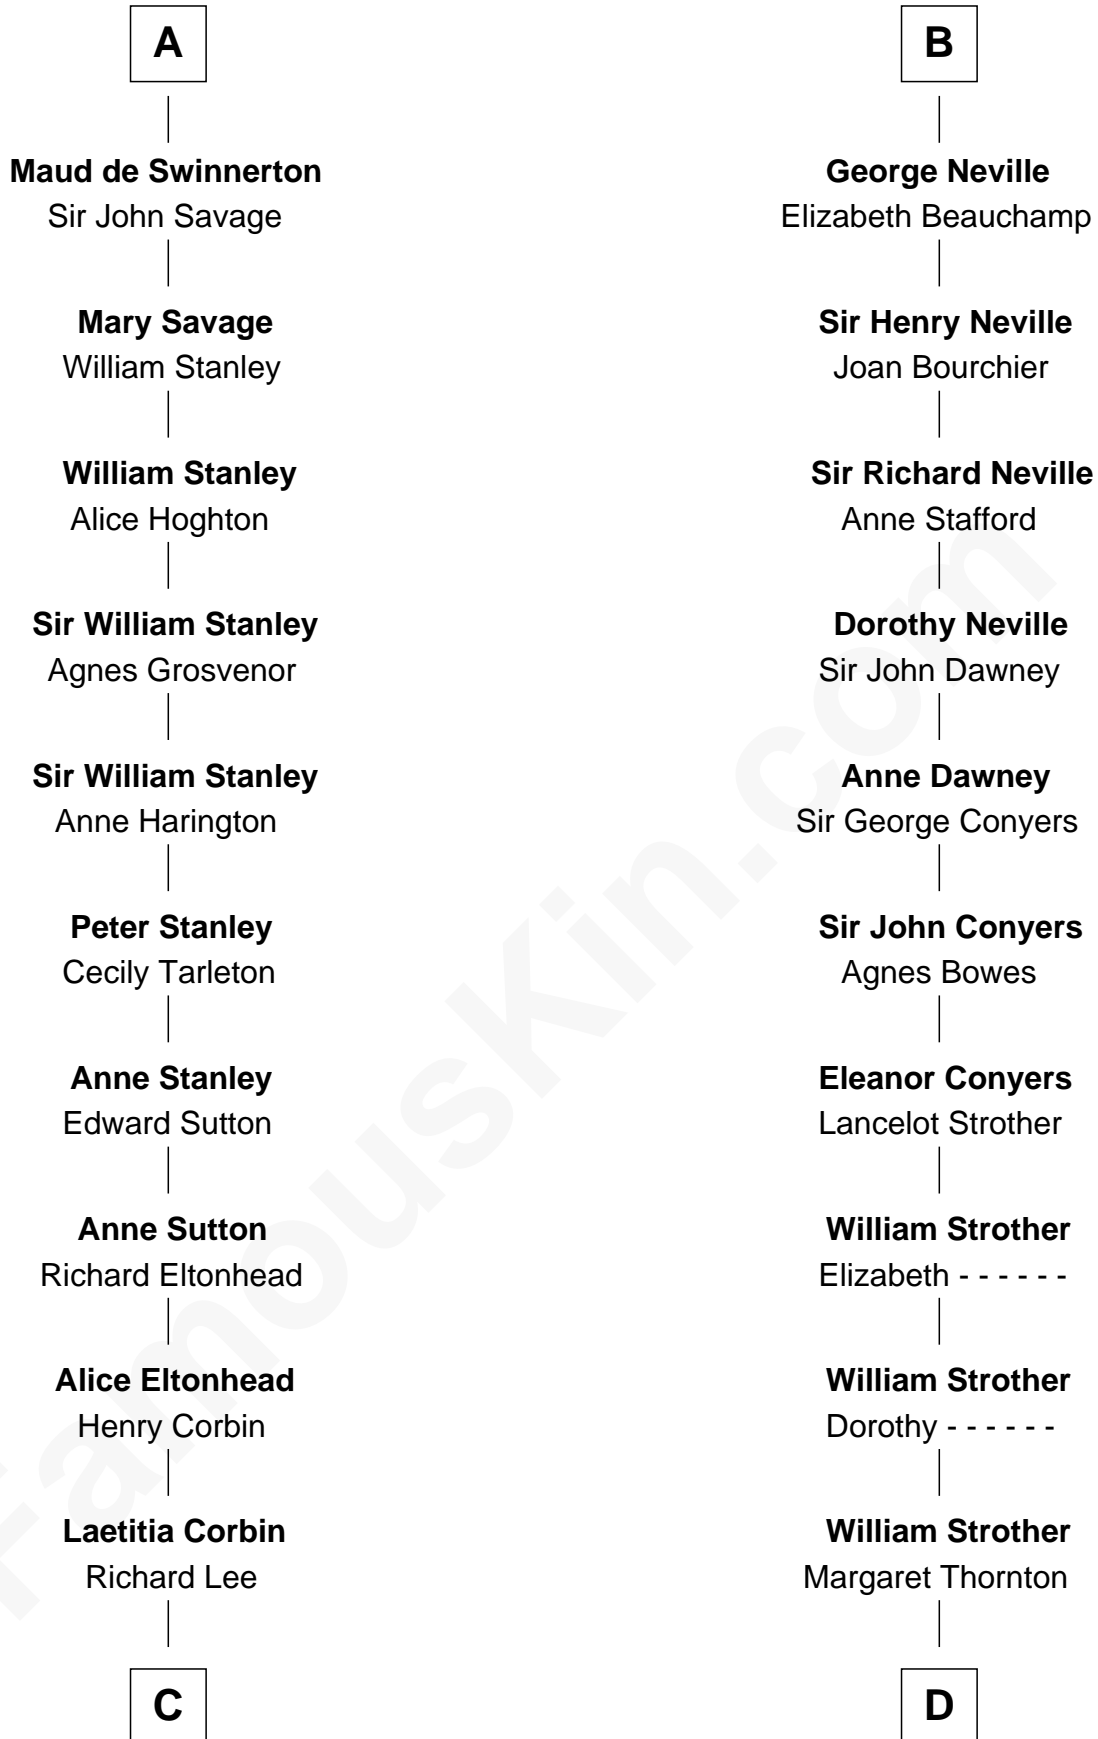

FamousKin.com Relationship Chart of

Thomas Sim Lee

2nd and 7th Governor of Maryland

19th cousin 1 time removed of

Zachary Taylor

12th U.S. President

William FitzPatrick

Eleonore de Vitre

C

Philip Lee
Sarah Brooke

Thomas Lee
Christiana Sim

Thomas Sim Lee
2nd and 7th Governor of Maryland

D

Francis Strother
Susannah Dabney

William Strother
Sarah Bayly

Sarah Dabney Strother
Col. Richard Taylor

Zachary Taylor
12th U.S. President

FamousKin.com