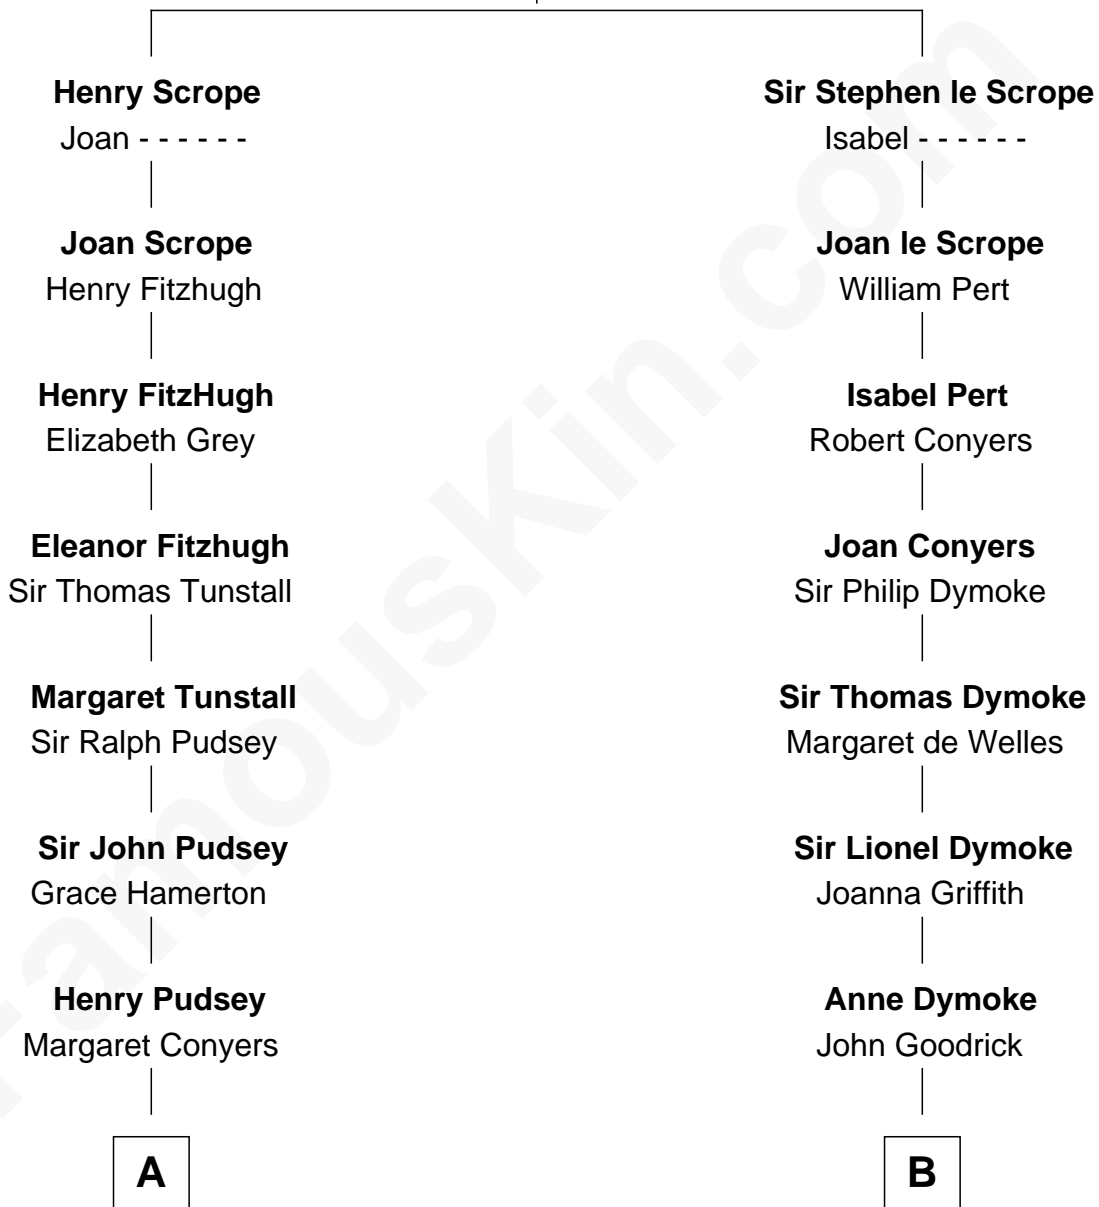

FamousKin.com Relationship Chart of

Thomas Sim Lee

2nd and 7th Governor of Maryland

17th cousin 4 times removed of

Dave Cowens

NBA Hall of Famer

Sir Geoffrey le Scrope

Ivetta de Ros

C

Thomas Albert Atwood

Priscilla Ann Kelly

Charles Albert Atwood

Mina Sylvia Cundiff

Stanley True Atwood

Dorothy Ann Ulrich

Ruth Ellen Atwood