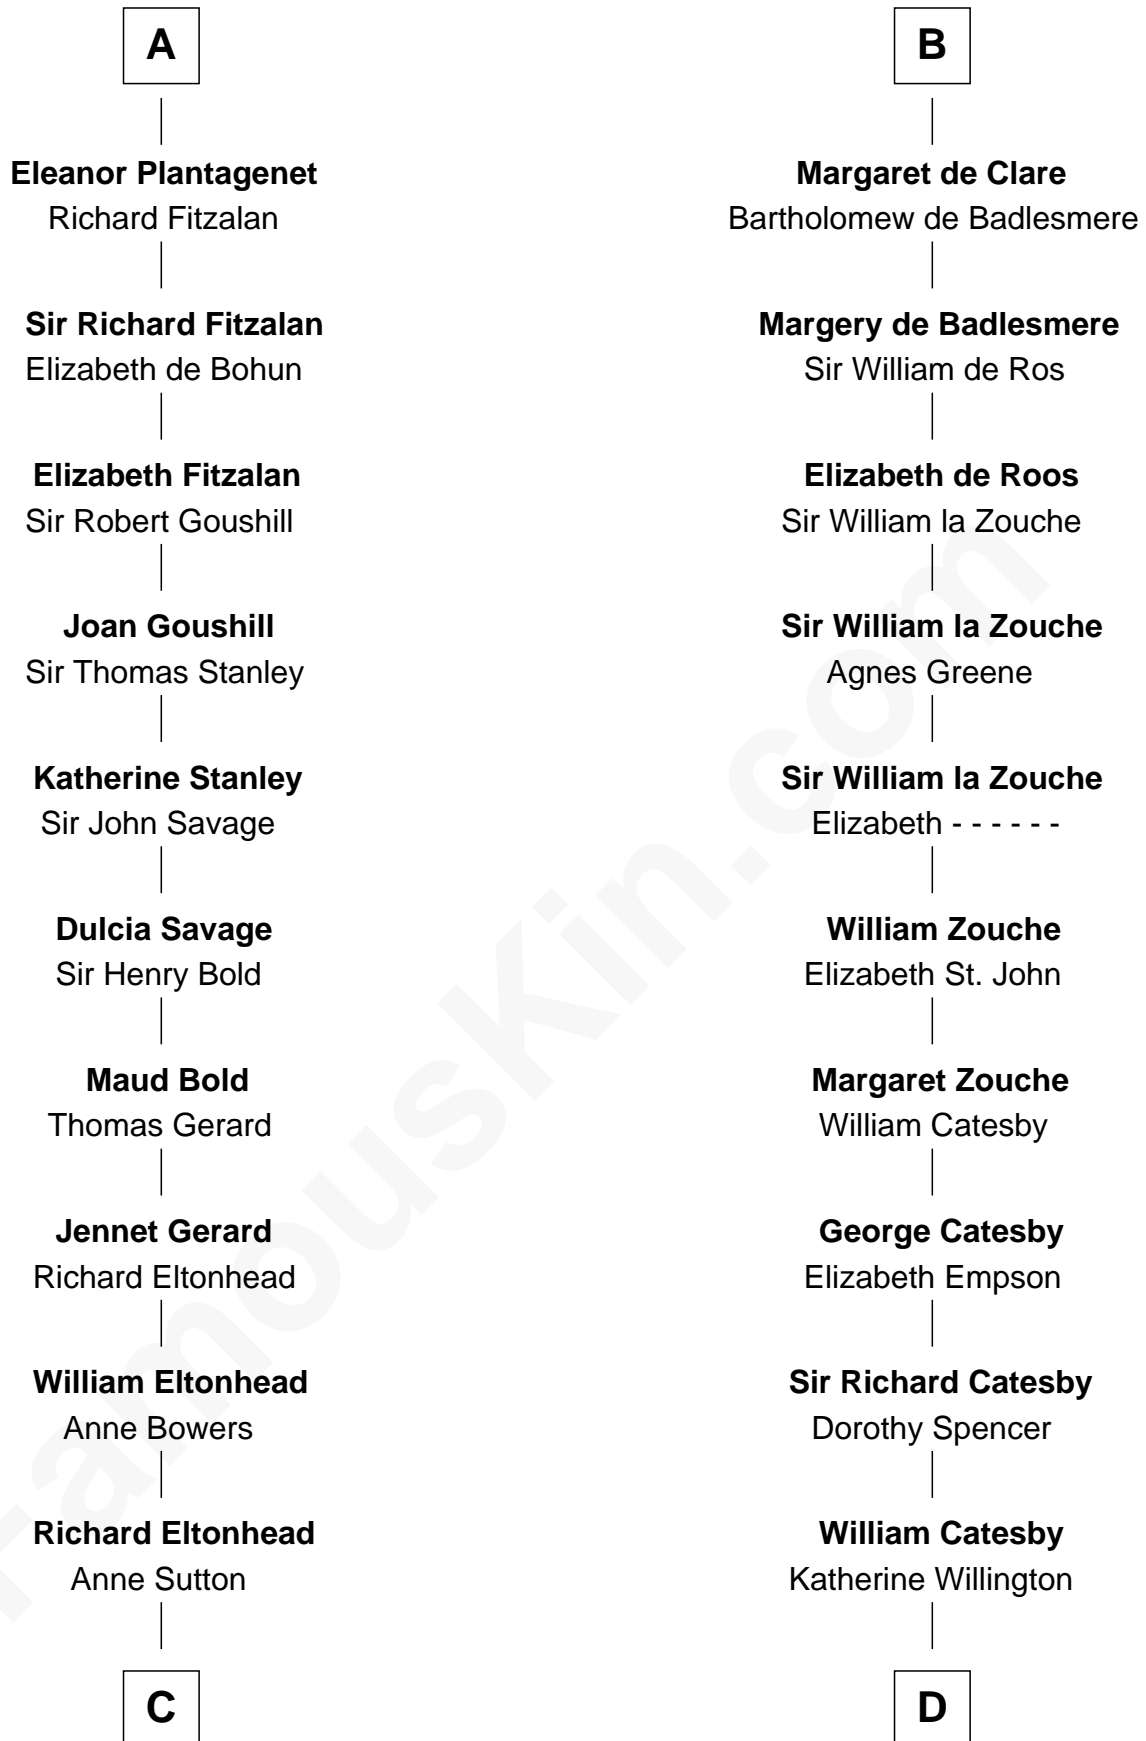

FamousKin.com

Relationship Chart of

Thomas Sim Lee

2nd and 7th Governor of Maryland

18th cousin 3 times removed of

Robert Catesby

Leader of Gunpowder Plot

William the Conqueror

Matilda of Flanders

Henry I, King of England

Maud of Scotland

Maud of England

Geoffrey Plantagenet

Henry II, King of England

Eleanor of Aquitaine

John, King of England

Henry I, King of England

Robert of Gloucester

Mabel FitzHamon

William FitzRobert

Hawise de Beaumont

Amice of Gloucester

Sir Richard de Clare

Sir Gilbert de Clare

Isabel Marshal

Sir Richard de Clare

Maud de Lacy

Thomas de Clare

Juliana FitzMaurice

B

C

Alice Eltonhead