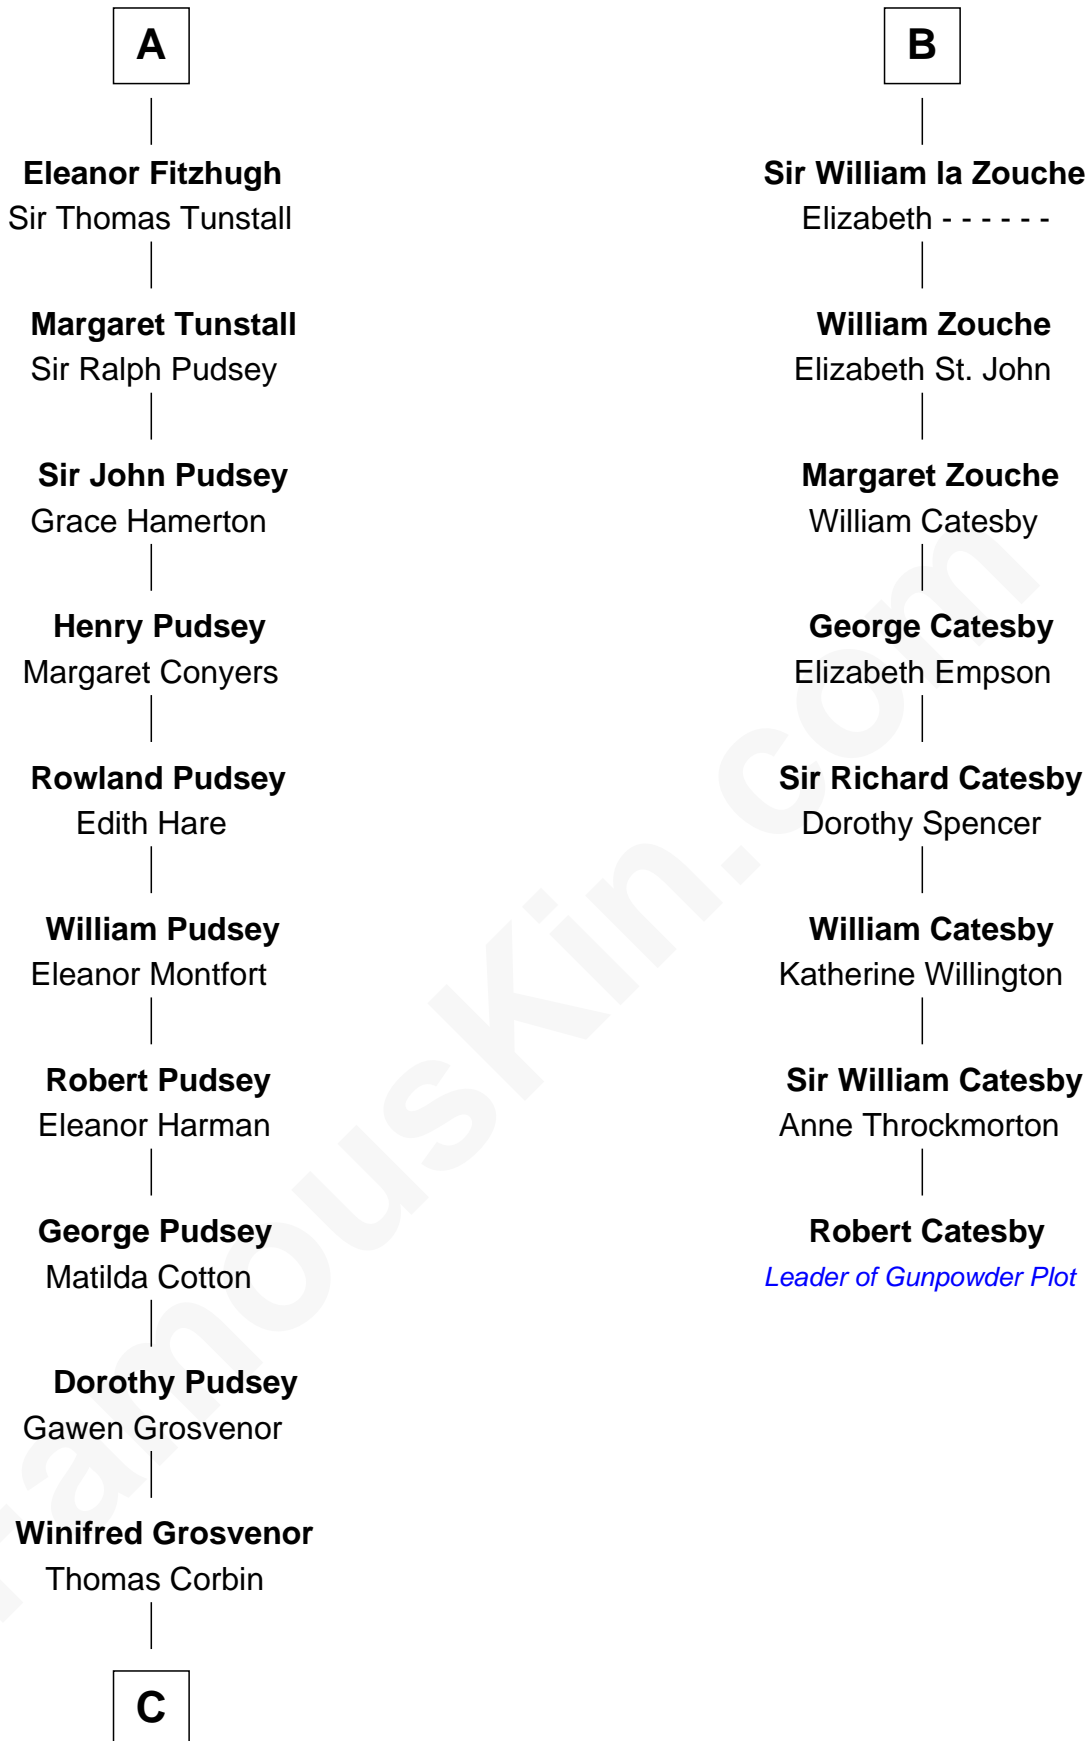

FamousKin.com Relationship Chart of

Thomas Sim Lee

2nd and 7th Governor of Maryland

14th cousin 7 times removed of

Robert Catesby

Leader of Gunpowder Plot

William I, King of Scotland

----- Avenal