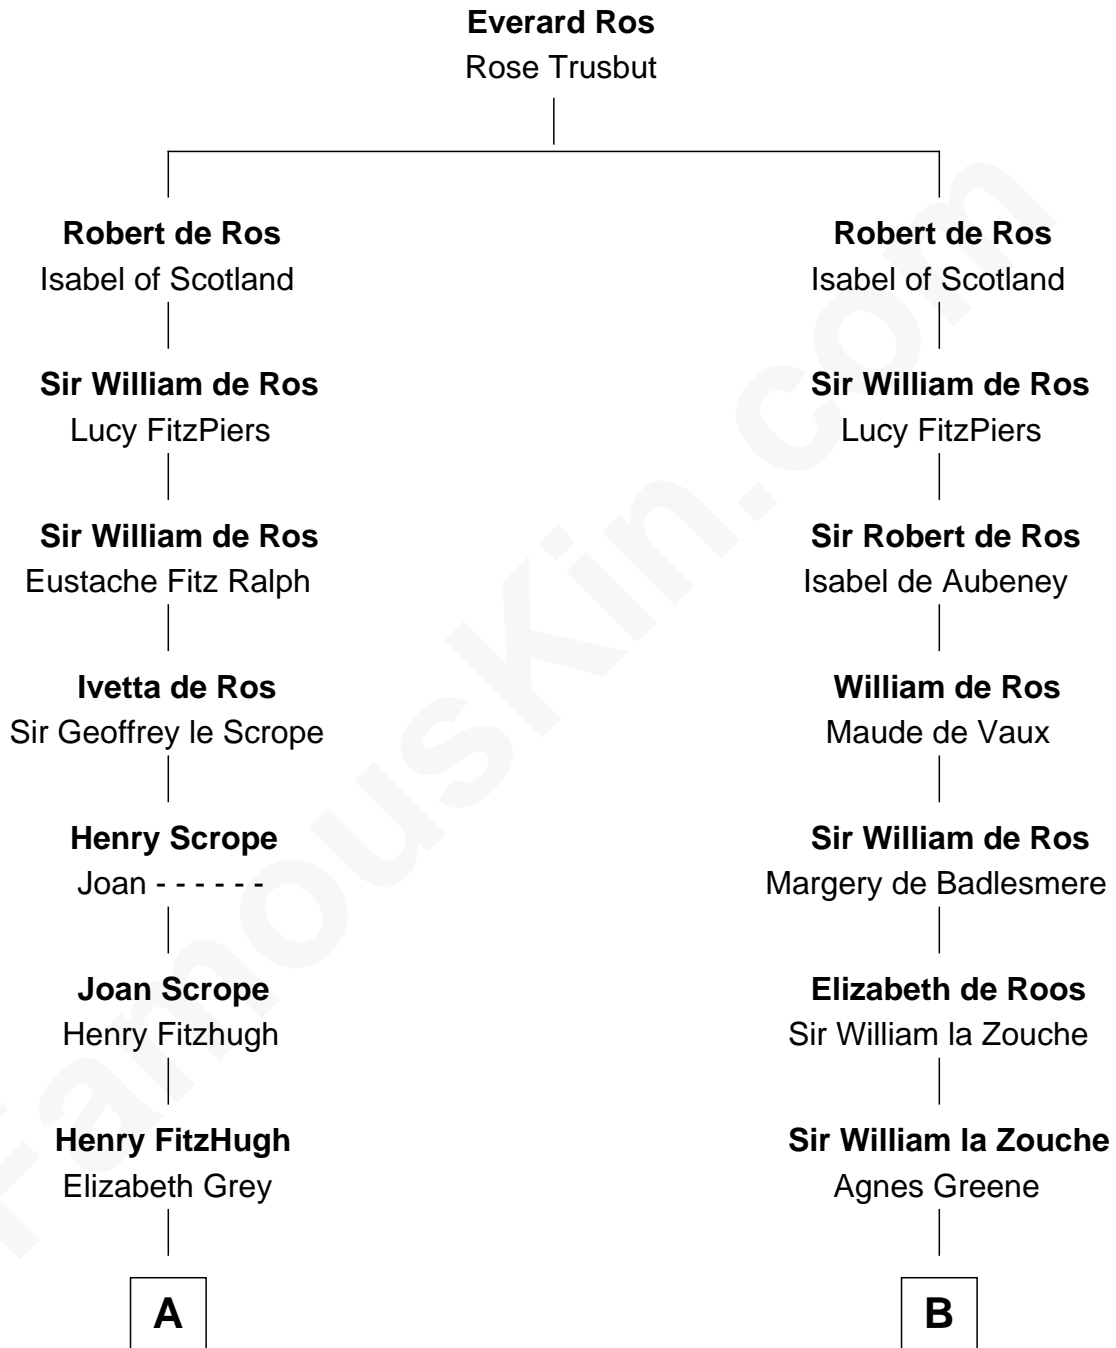

FamousKin.com Relationship Chart of

Thomas Sim Lee

2nd and 7th Governor of Maryland

14th cousin 7 times removed of

Robert Catesby

Leader of Gunpowder Plot

C

Henry Corbin
Alice Eltonhead

Laetitia Corbin
Richard Lee

Philip Lee
Sarah Brooke

Thomas Lee
Christiana Sim

Thomas Sim Lee
2nd and 7th Governor of Maryland