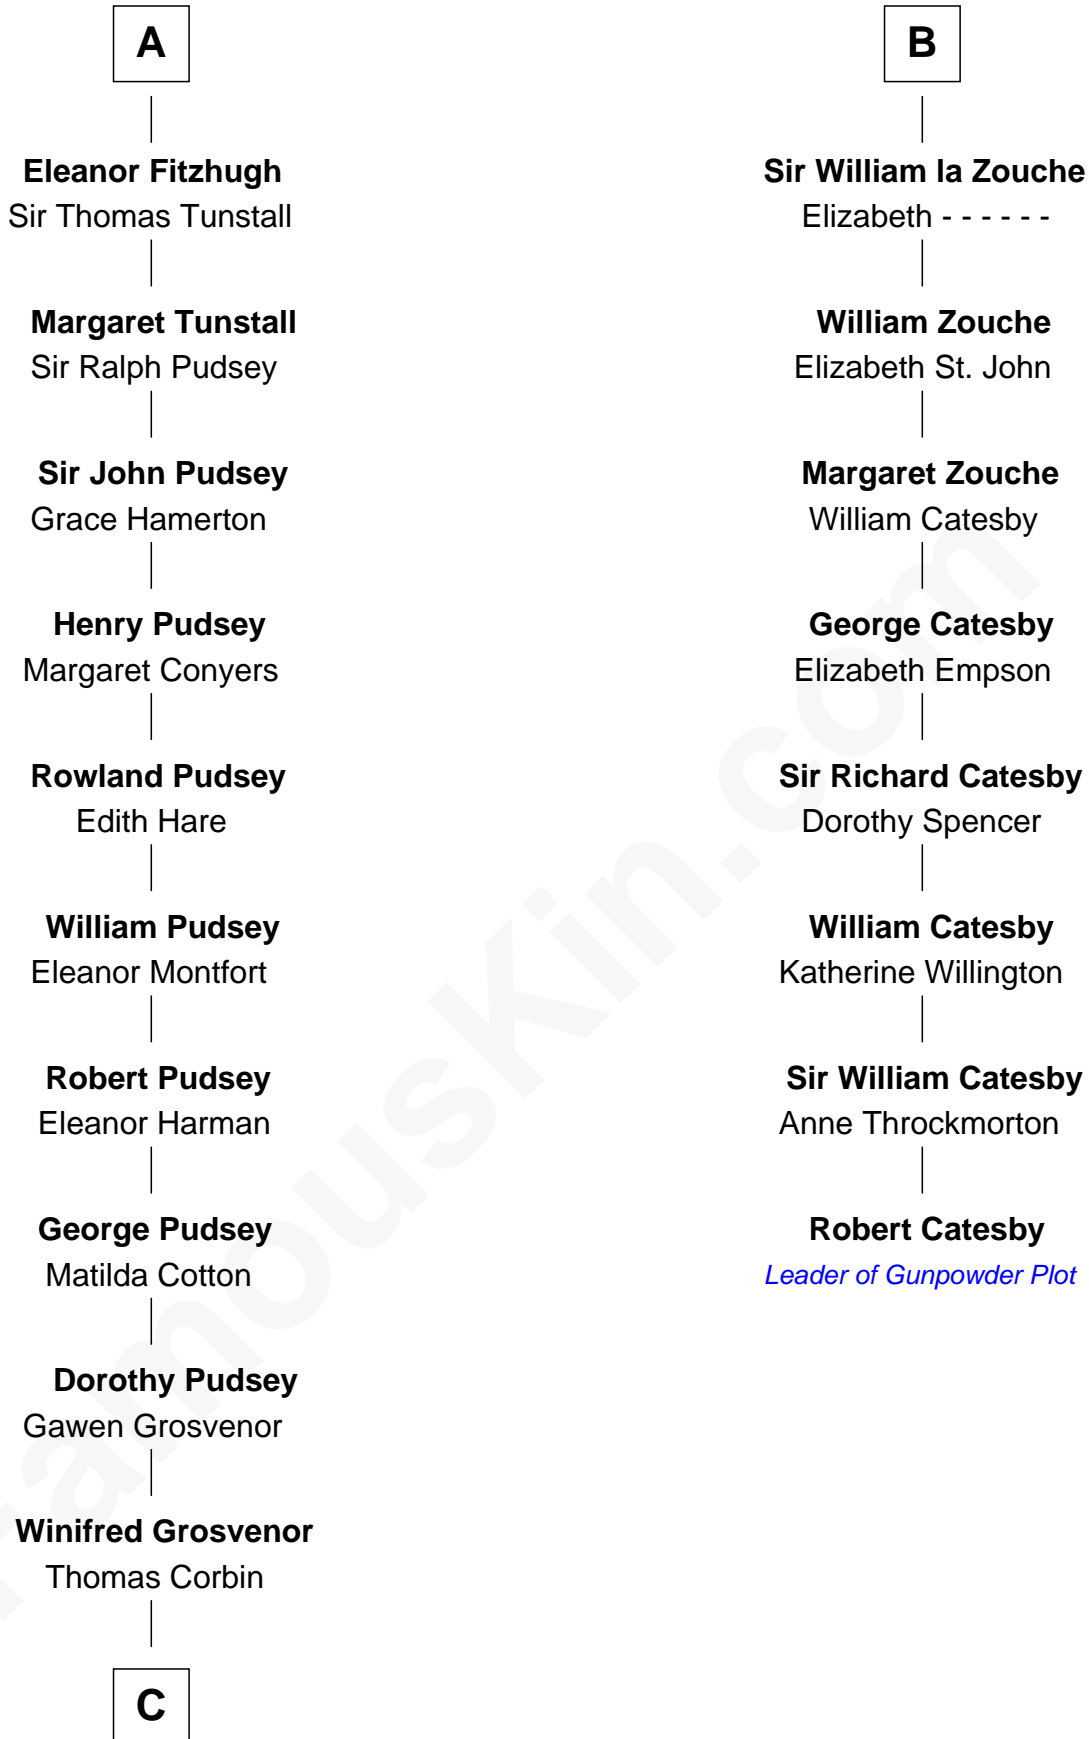

FamousKin.com Relationship Chart of

Thomas Sim Lee

2nd and 7th Governor of Maryland

14th cousin 7 times removed of

Robert Catesby

Leader of Gunpowder Plot

C

Henry Corbin
Alice Eltonhead

Laetitia Corbin
Richard Lee

Philip Lee
Sarah Brooke

Thomas Lee
Christiana Sim

Thomas Sim Lee
2nd and 7th Governor of Maryland