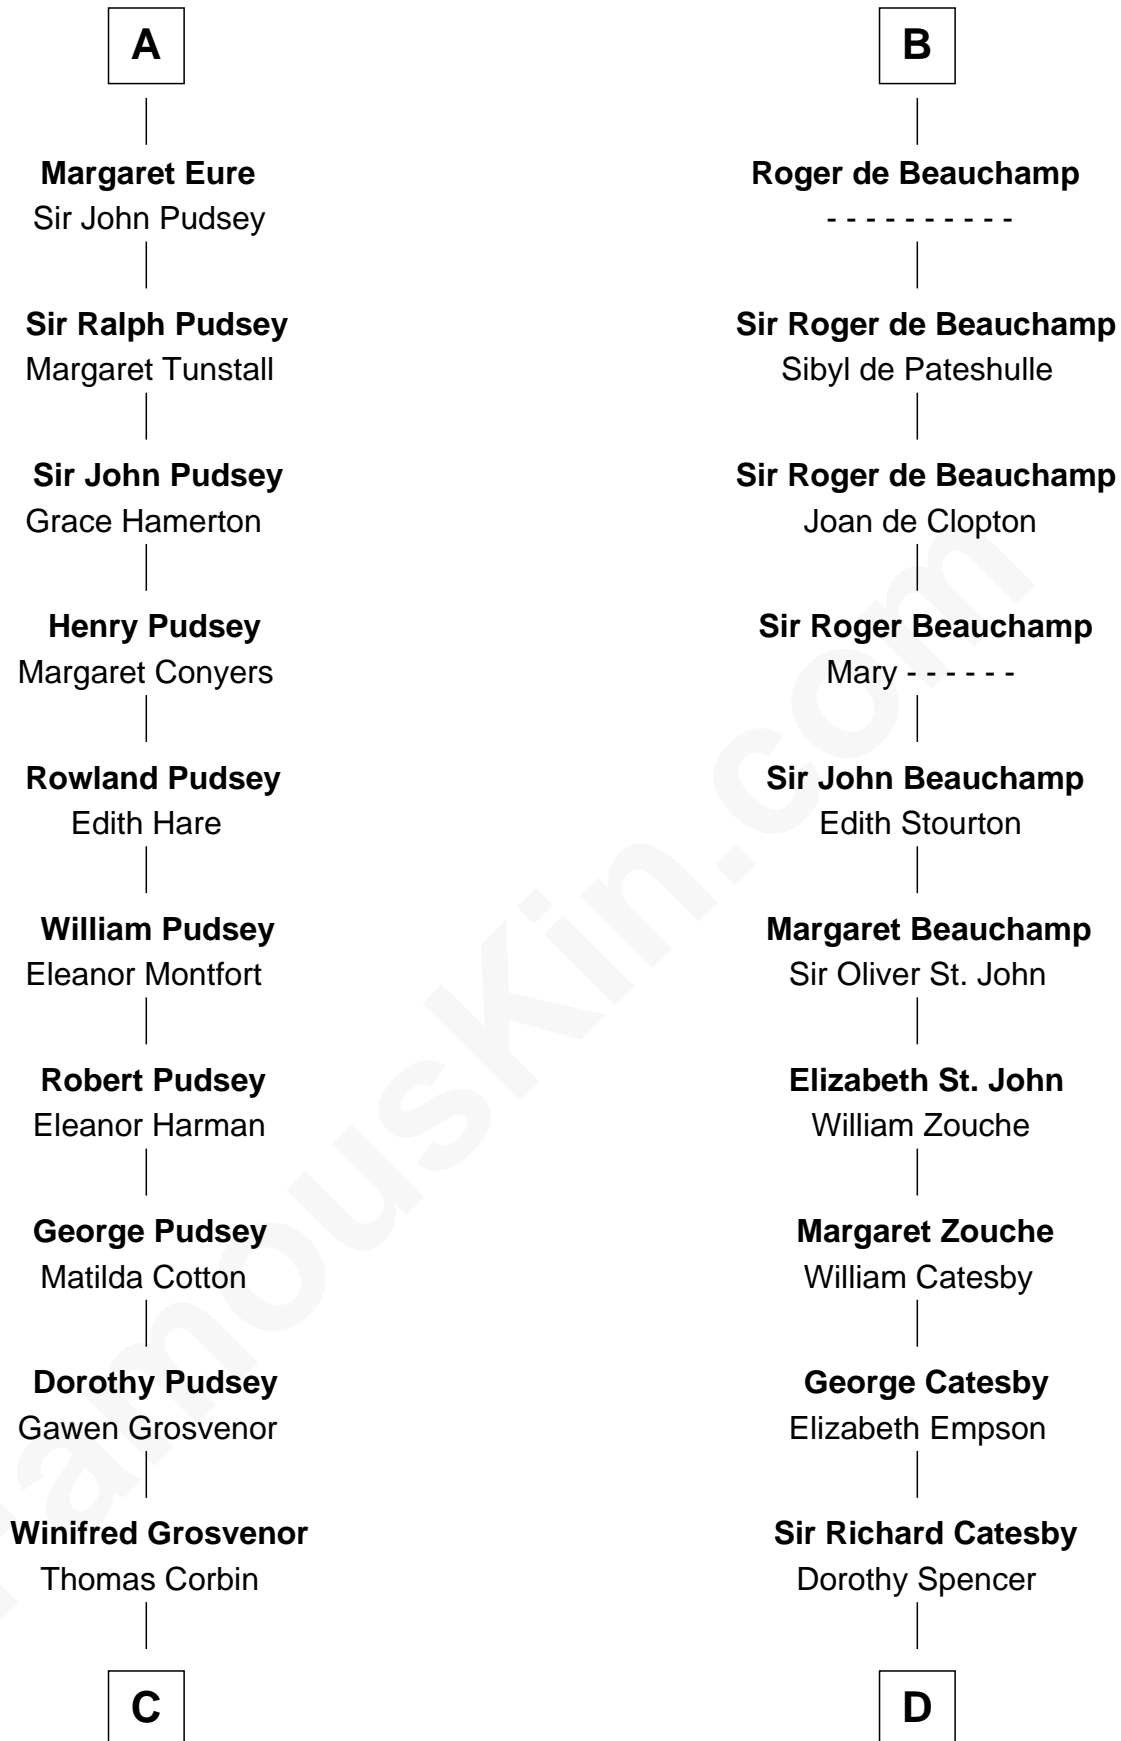

FamousKin.com

Relationship Chart of

Thomas Sim Lee

2nd and 7th Governor of Maryland

19th cousin 2 times removed of

Robert Catesby

Leader of Gunpowder Plot

Aubrey de Vere

Alice Fitzrichard de Clare

C

Henry Corbin
Alice Eltonhead

Laetitia Corbin
Richard Lee

Philip Lee
Sarah Brooke

Thomas Lee
Christiana Sim

Thomas Sim Lee
2nd and 7th Governor of Maryland

D

William Catesby
Katherine Willington

Sir William Catesby
Anne Throckmorton

Robert Catesby
Leader of Gunpowder Plot

FamousKin.com