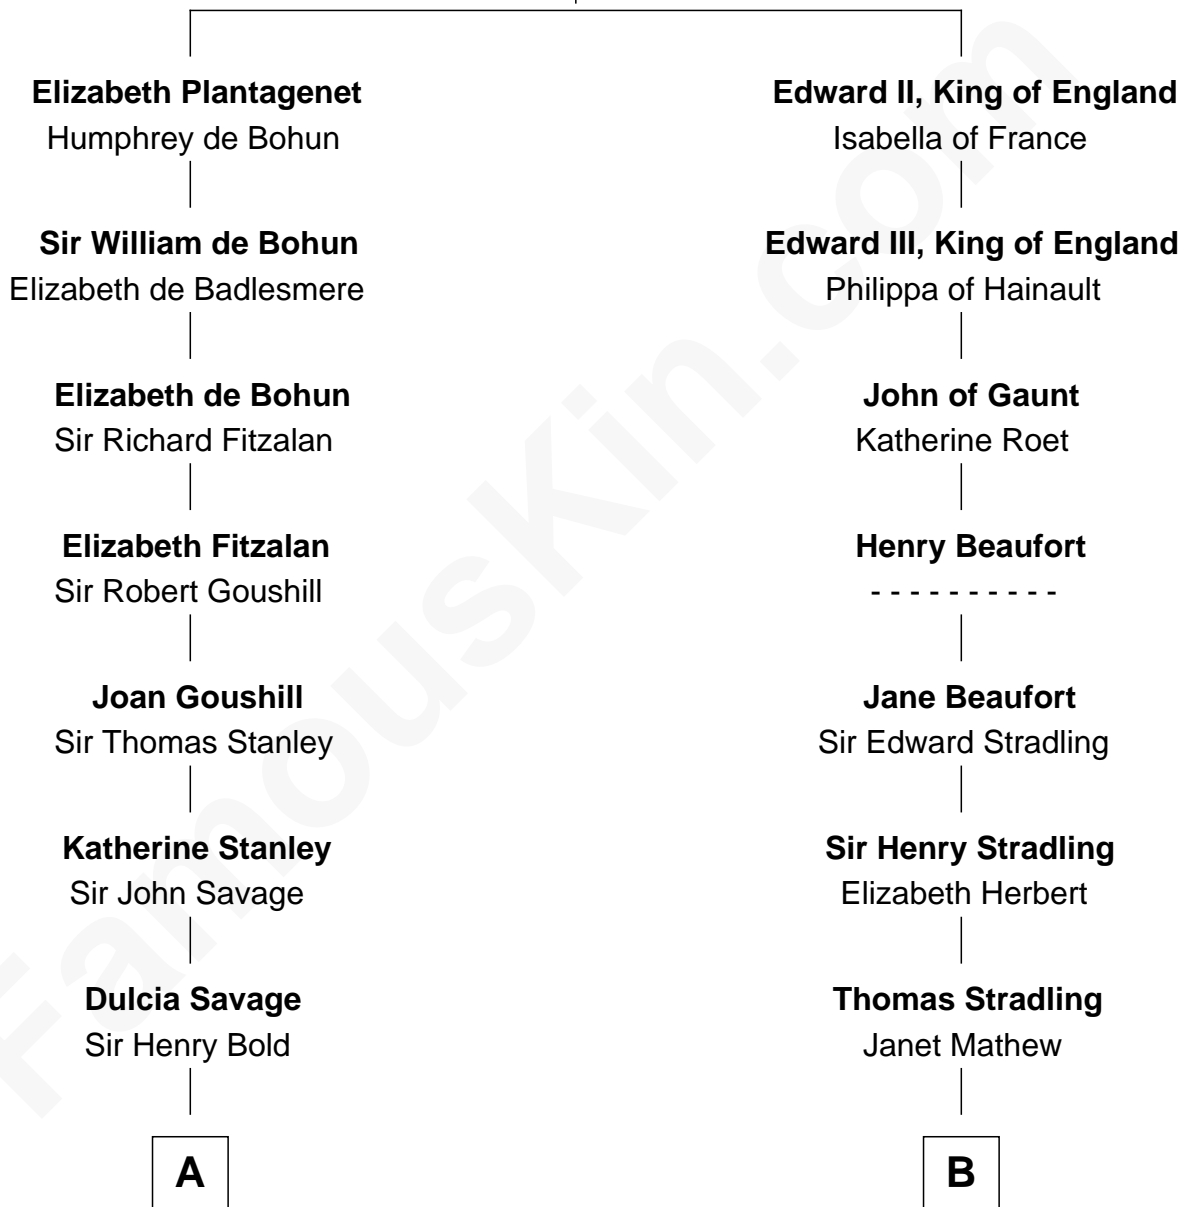

FamousKin.com Relationship Chart of

Thomas Sim Lee

2nd and 7th Governor of Maryland

15th cousin 6 times removed of

Harper Lee

Author of To Kill a Mockingbird

King Edward I
Eleanor of Castile

C