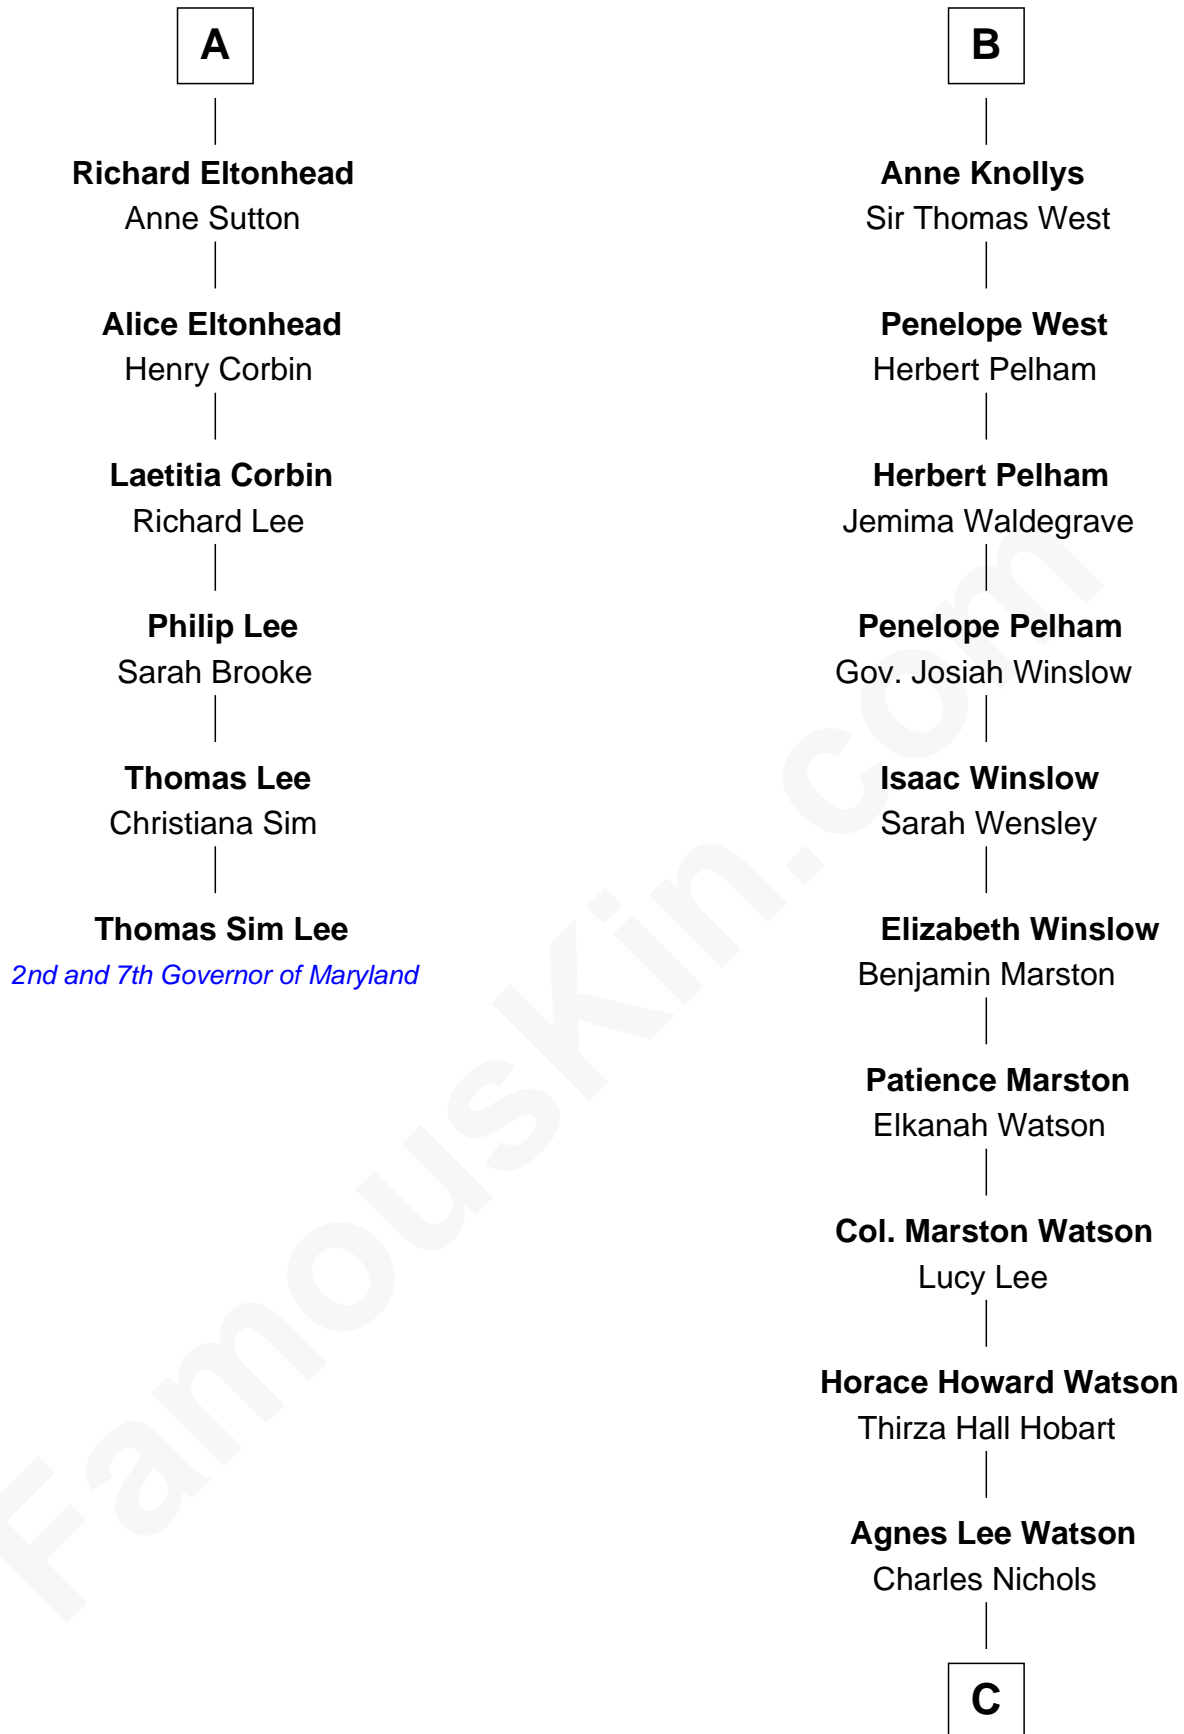

FamousKin.com Relationship Chart of

Thomas Sim Lee

2nd and 7th Governor of Maryland

12th cousin 9 times removed of

John Cena

Movie Actor and WWE Pro Wrestler

Sir Richard Fitzalan

Elizabeth de Bohun

Sir William Beauchamp

Joan Beauchamp

James Butler

Sir Thomas Butler

Anne Hankeford

Margaret Butler

Sir William Boleyn

Thomas Boleyn

Elizabeth Howard

Mary Boleyn

Sir William Carey

Catherine Carey

Sir Francis Knollys

B

C

Charles H. Nichols