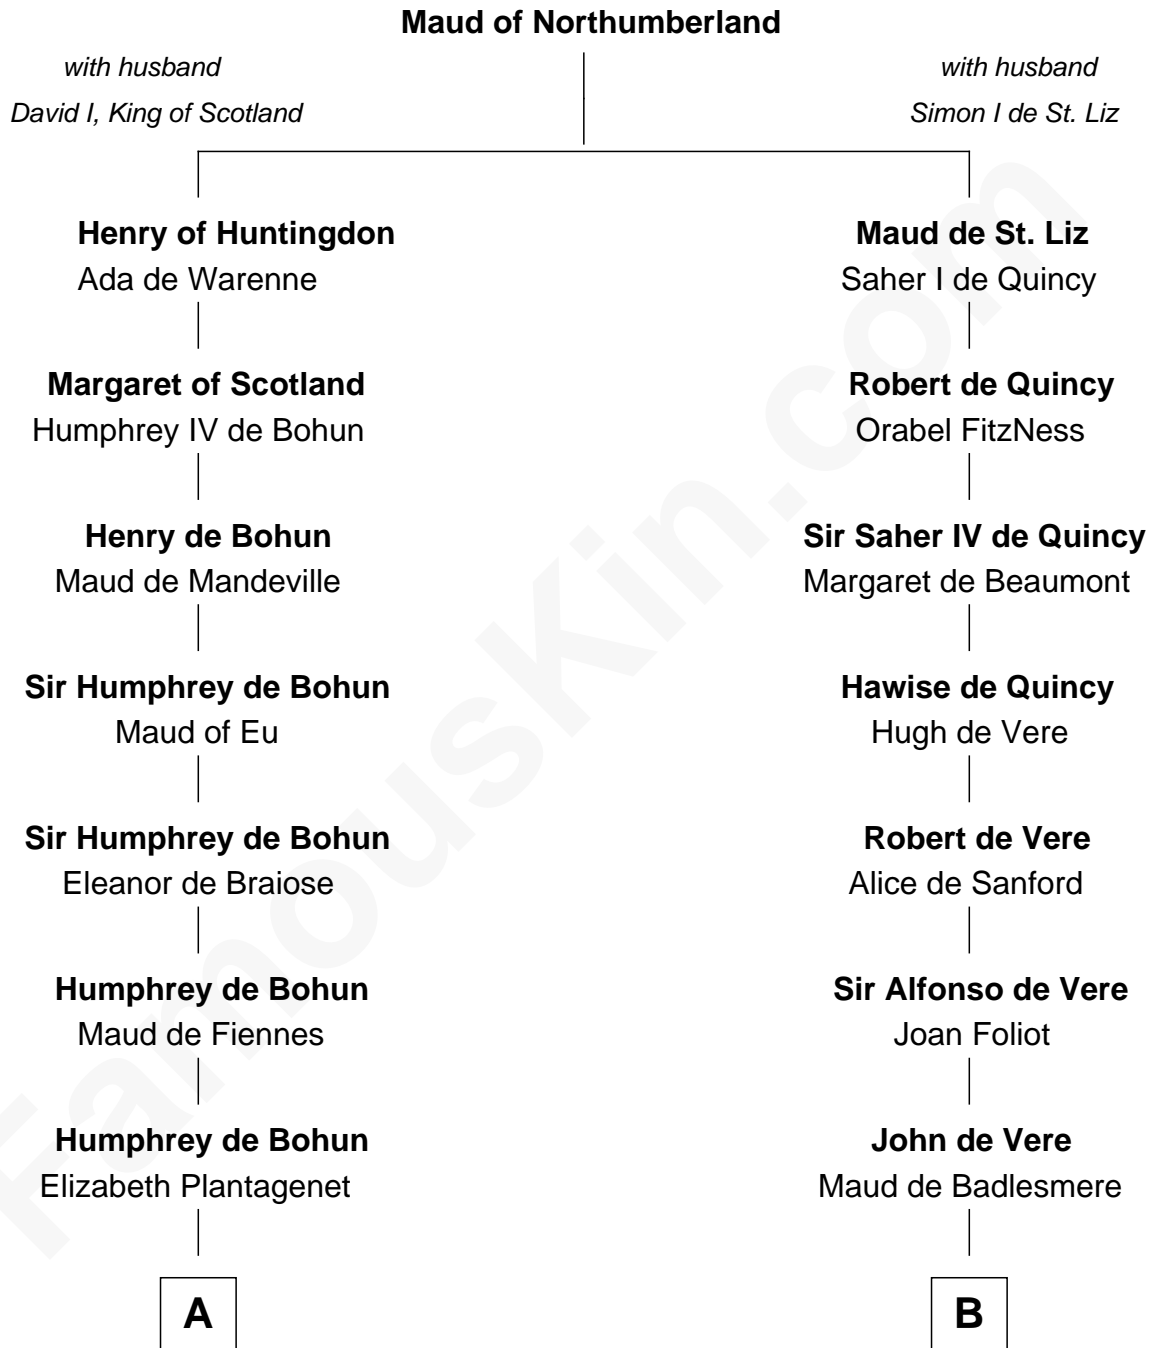

## Relationship Chart of

**Thomas Sim Lee**

*2nd and 7th Governor of Maryland*

20th cousin 1 time removed of

**Samuel Howard**

*Boston Tea Party Participant*

**C**

**Alice Eltonhead**

Henry Corbin

**Laetitia Corbin**

Richard Lee

**Philip Lee**

Sarah Brooke

**Thomas Lee**

Christiana Sim

**Thomas Sim Lee**

**Samuel Howard**

*Boston Tea Party Participant*