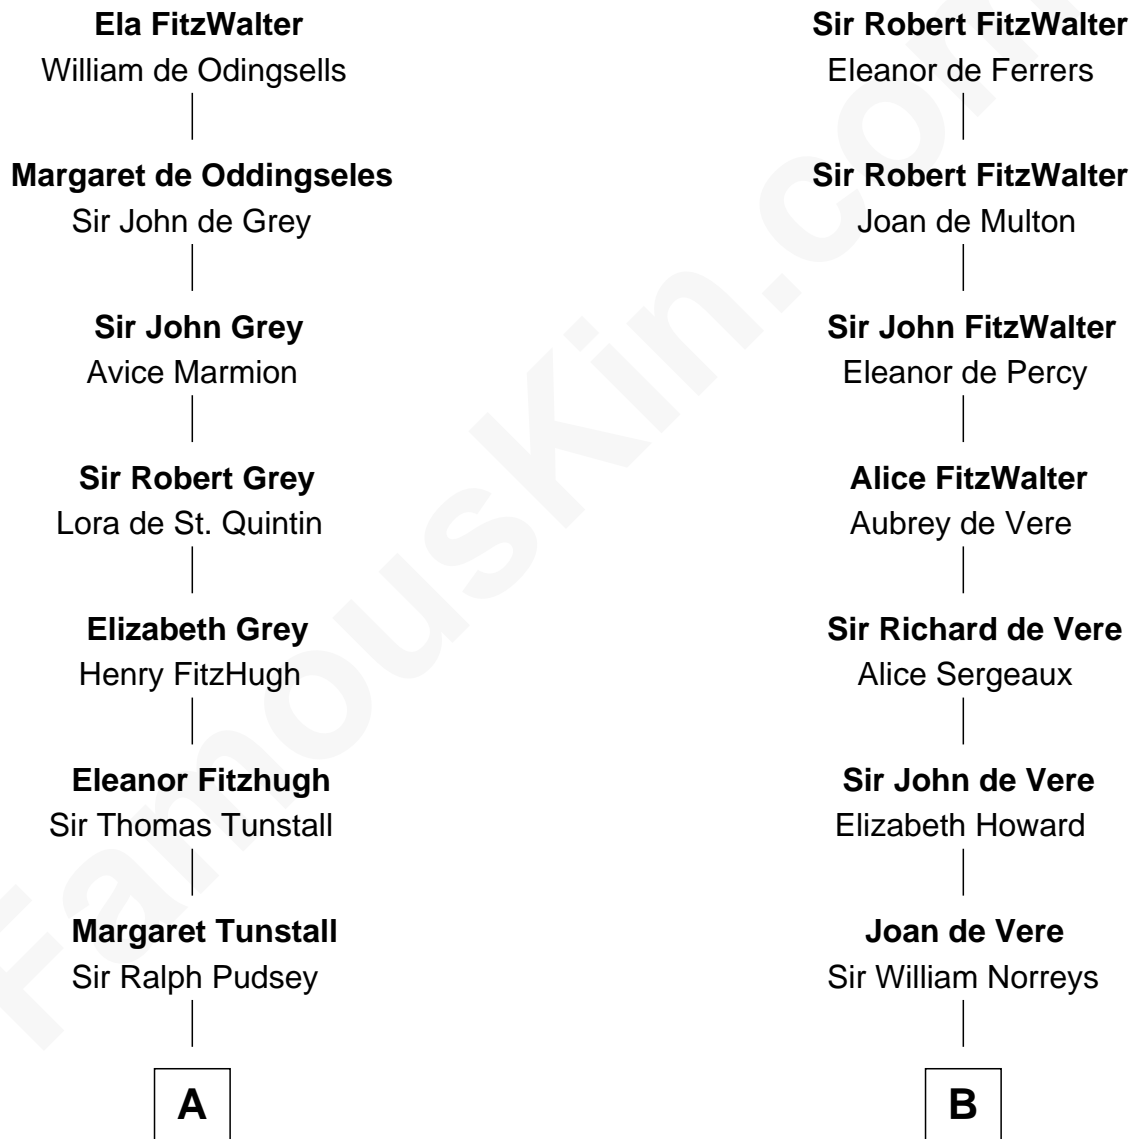

FamousKin.com Relationship Chart of

Thomas Sim Lee

2nd and 7th Governor of Maryland

16th cousin 3 times removed of

Samuel Howard

Boston Tea Party Participant

Sir Walter FitzRobert

Ida Longespee

C

Philip Lee
Sarah Brooke

Thomas Lee
Christiana Sim

Thomas Sim Lee
2nd and 7th Governor of Maryland

FamousKin.com