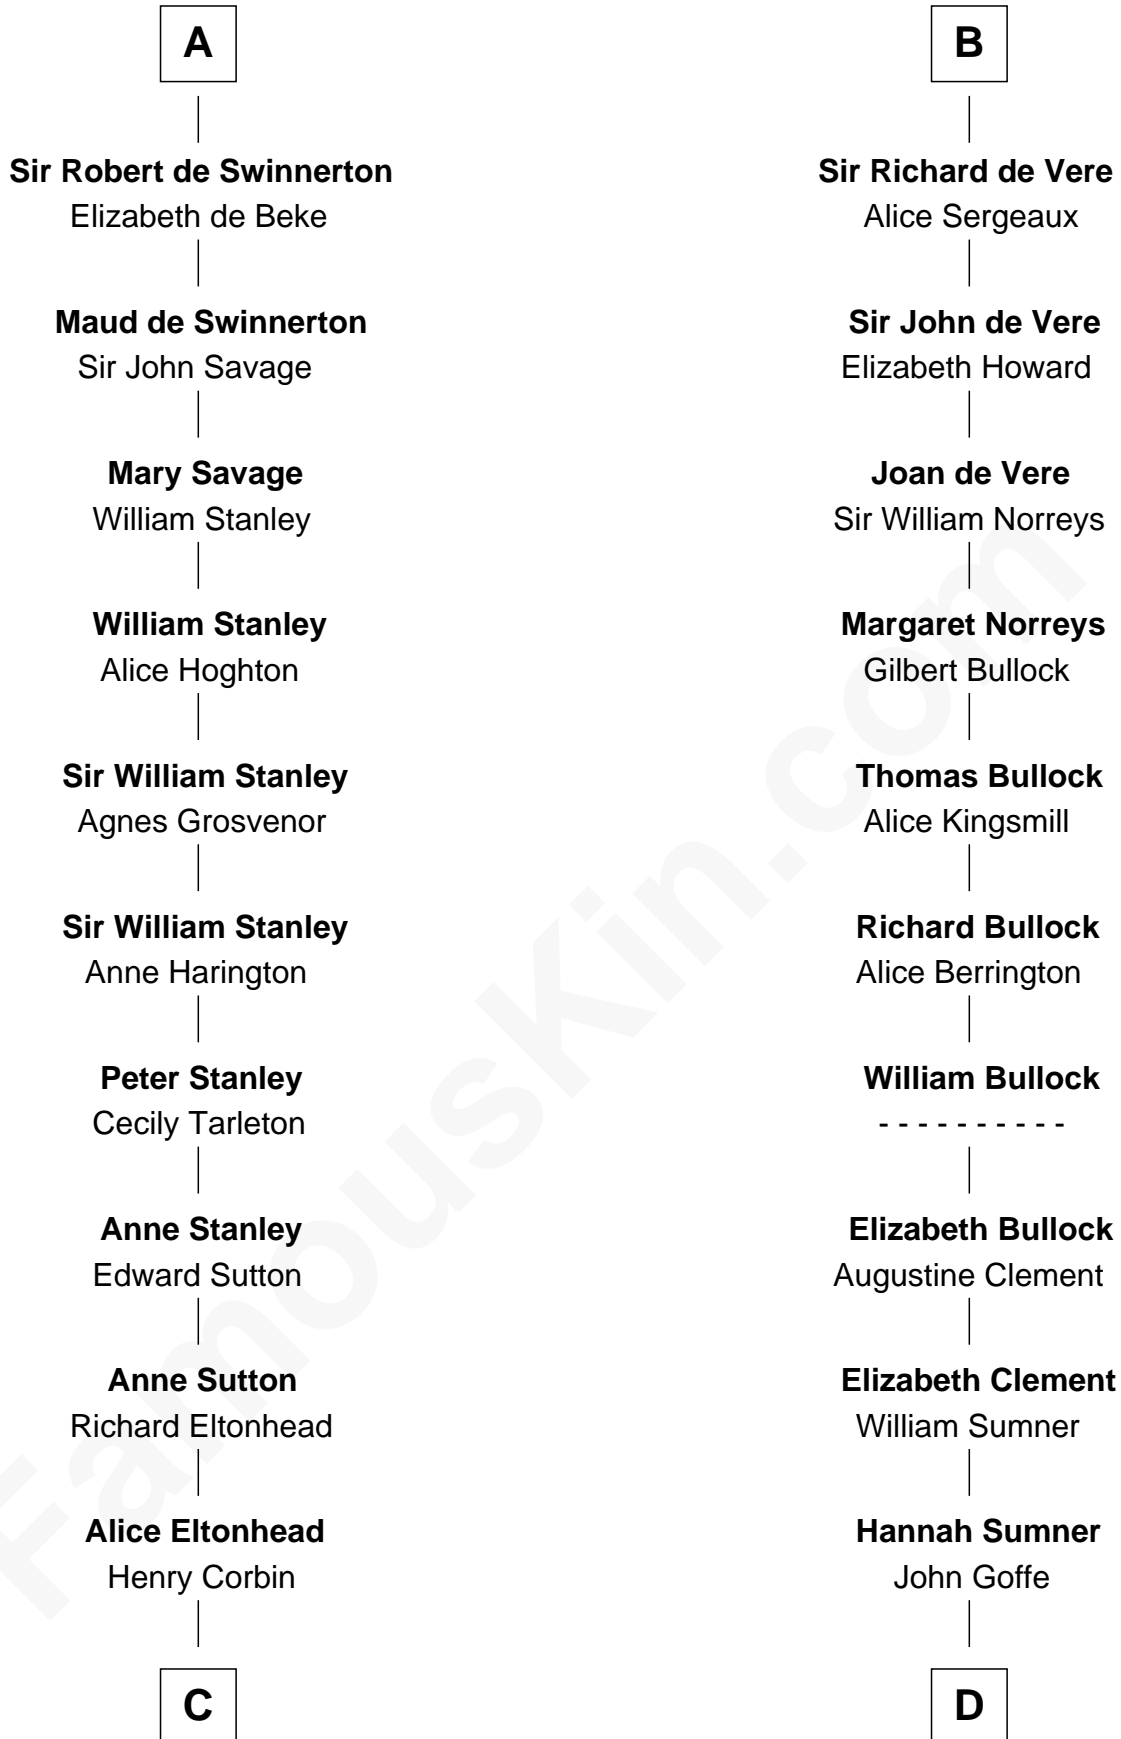

FamousKin.com

Relationship Chart of

Thomas Sim Lee

2nd and 7th Governor of Maryland

19th cousin 1 time removed of

Samuel Howard

Boston Tea Party Participant

Robert III de Vitre