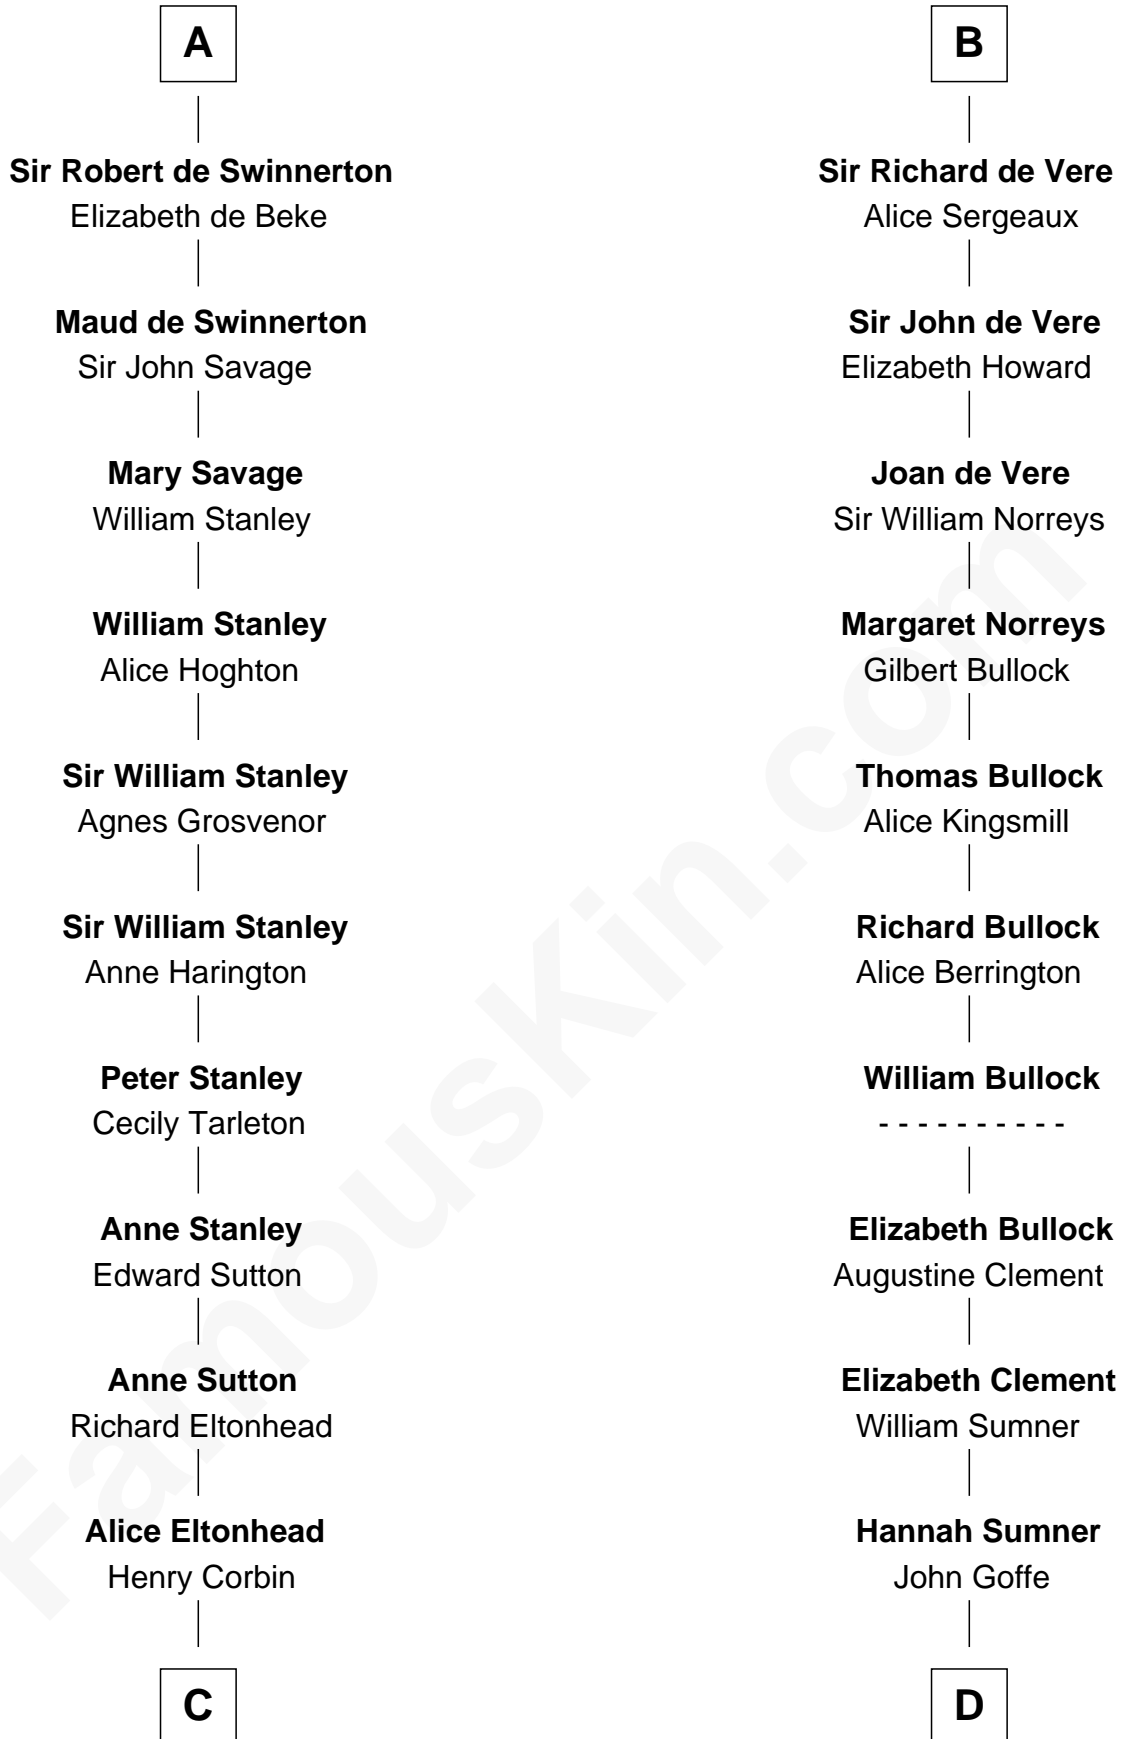

## Relationship Chart of

**Thomas Sim Lee**

*2nd and 7th Governor of Maryland*

19th cousin 1 time removed of

**Samuel Howard**

*Boston Tea Party Participant*

**Patrick of Salisbury**

Ela Talvas