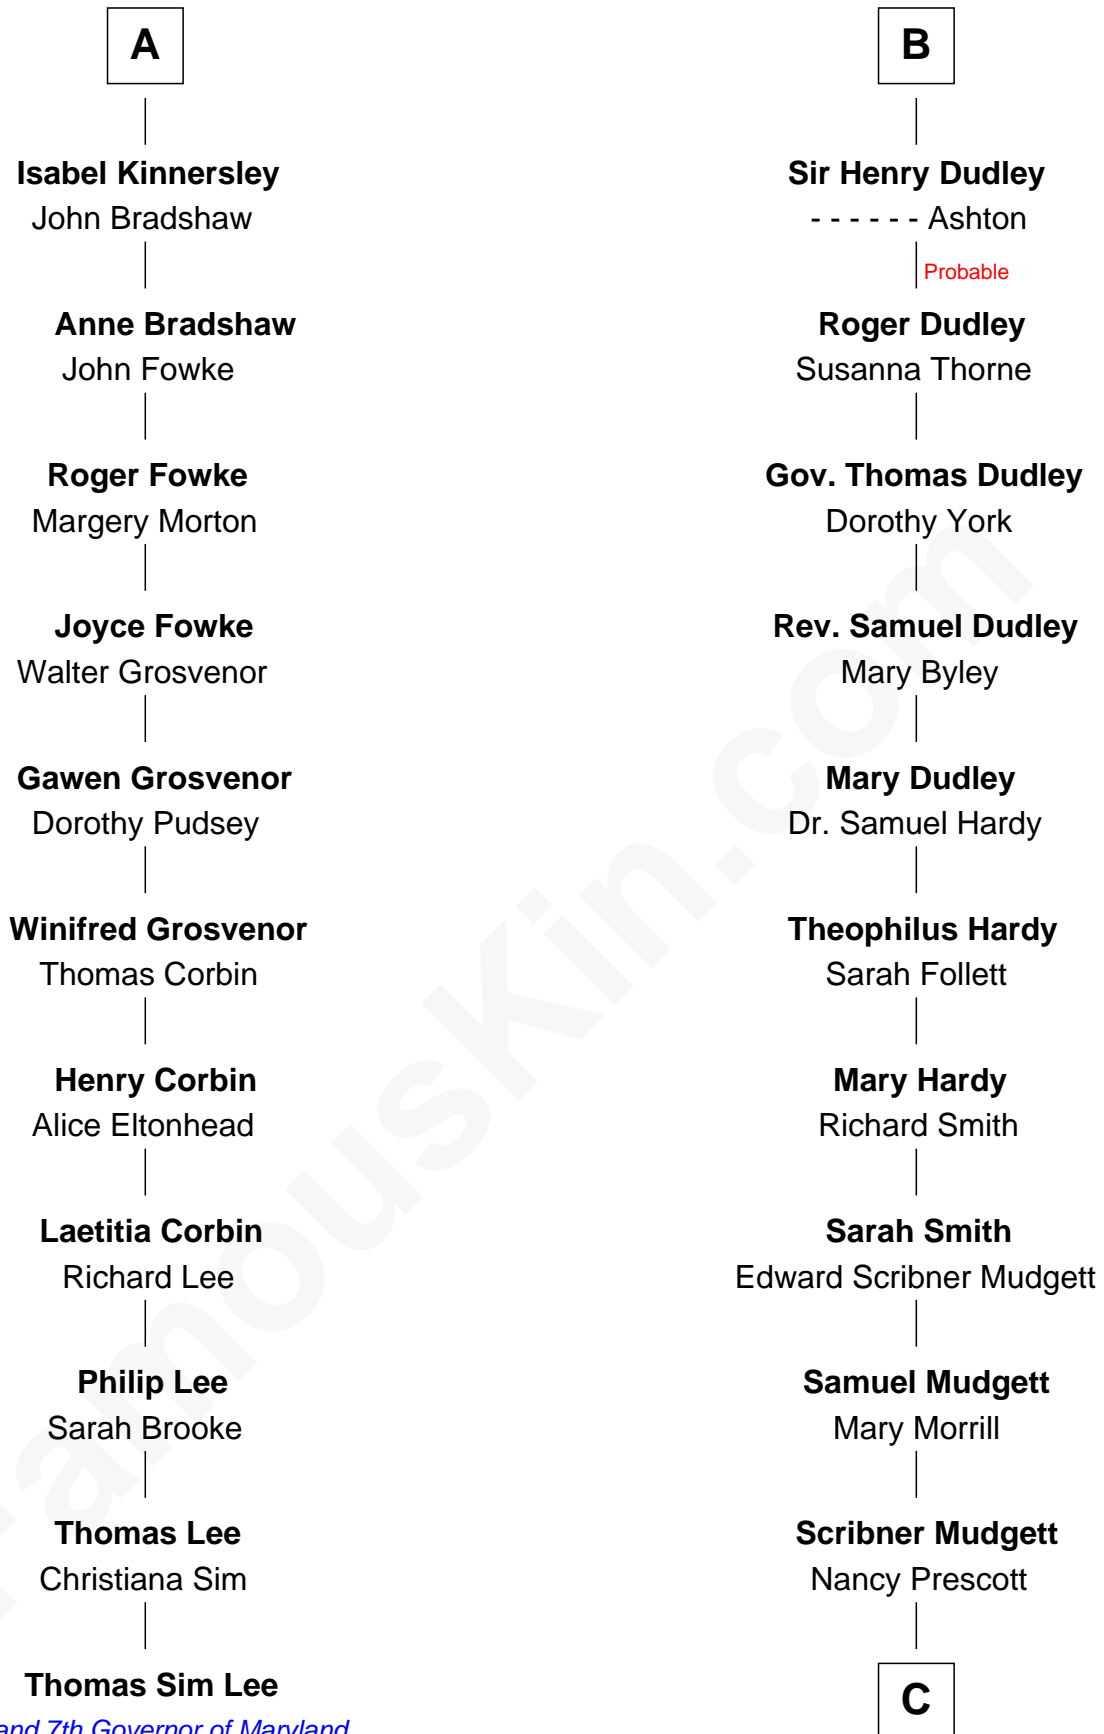

FamousKin.com Relationship Chart of

Thomas Sim Lee

2nd and 7th Governor of Maryland

17th cousin 1 time removed of

Dr. H. H. Holmes

Serial Killer aka "Devil in the White City"

Sir William de Ros
Margery de Badlesmere

C

Levi Horton Mudgett

Theodate Page Price

Dr. H. H. Holmes

Serial Killer Dr. H. H. Holmes

FamousKin.com