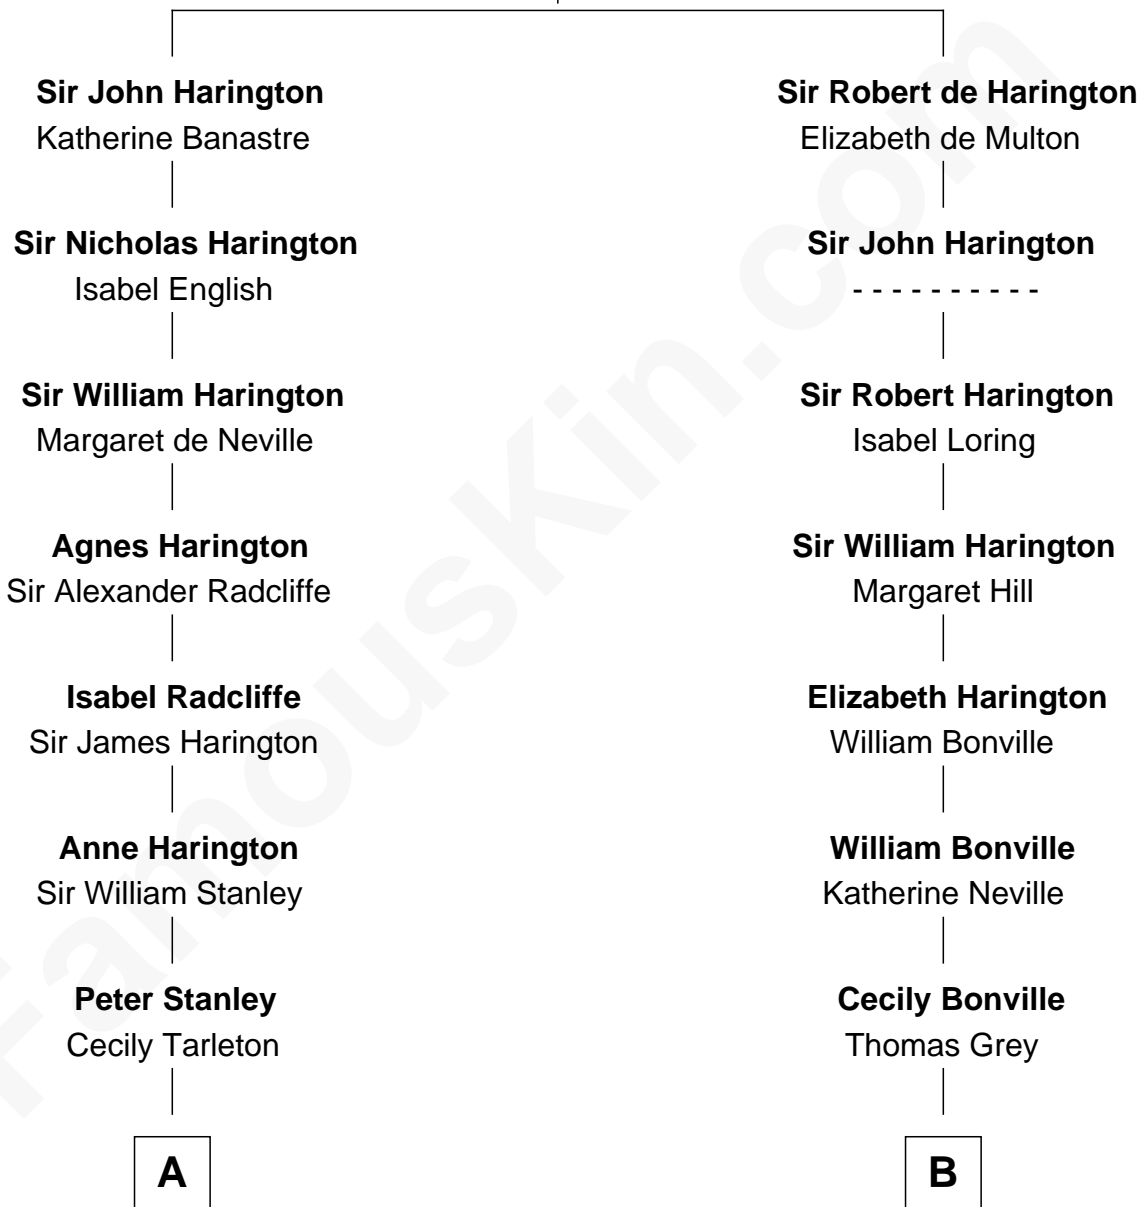

FamousKin.com

Relationship Chart of

Thomas Sim Lee

2nd and 7th Governor of Maryland

13th cousin 6 times removed of

Dr. H. H. Holmes

Serial Killer aka "Devil in the White City"

Sir John de Harington

Joan - - - - -

C

Scribner Mudgett

Nancy Prescott

Levi Horton Mudgett

Theodate Page Price

Dr. H. H. Holmes

Serial Killer Dr. H. H. Holmes