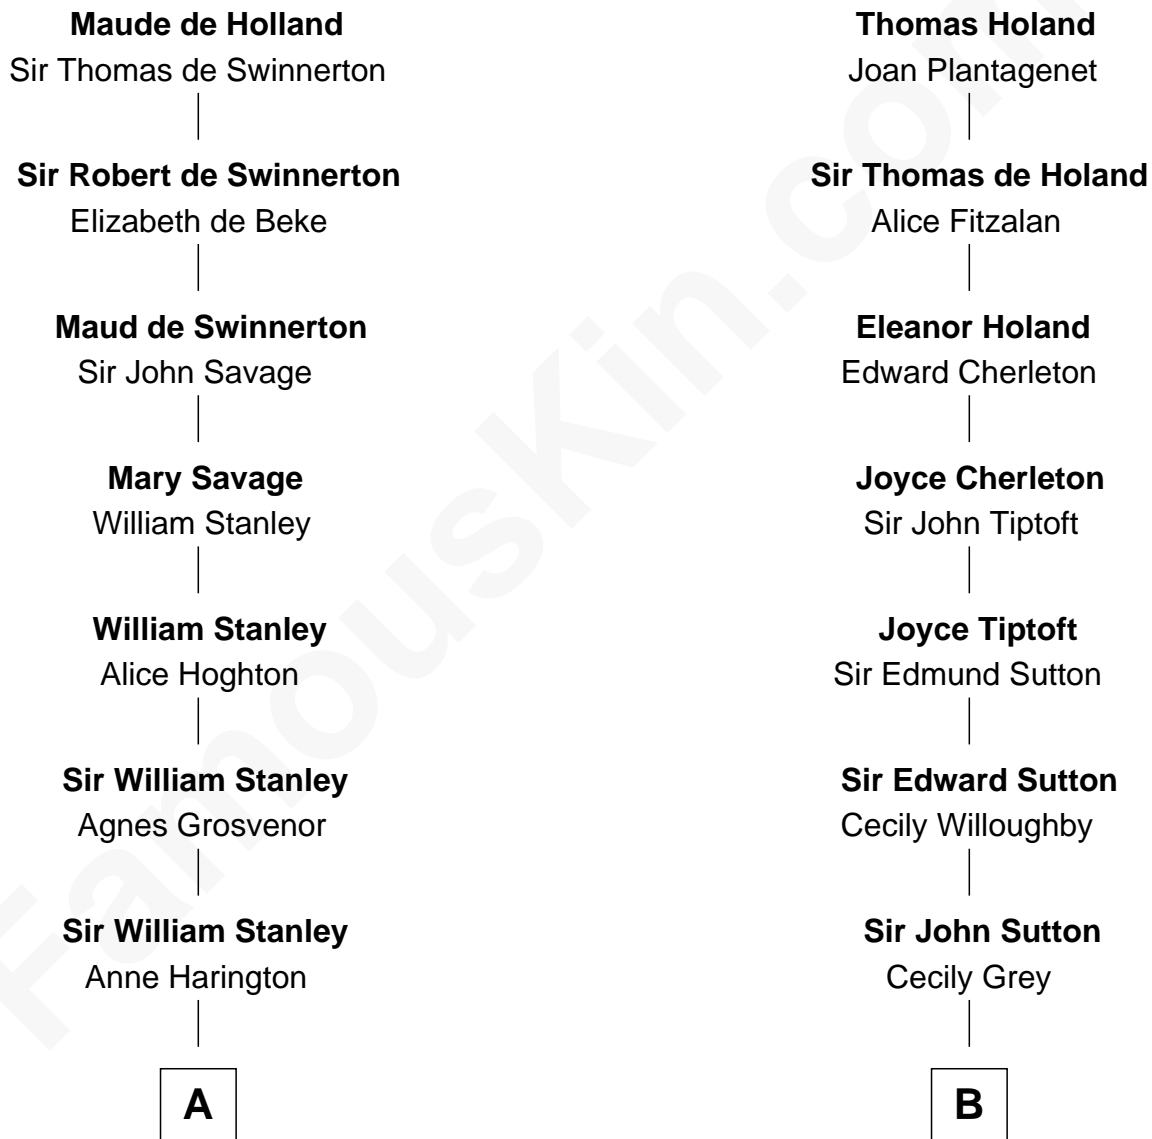

## Relationship Chart of

**Thomas Sim Lee**

*2nd and 7th Governor of Maryland*

**14th cousin 4 times removed of**

**Dr. H. H. Holmes**

*Serial Killer aka "Devil in the White City"*

**Sir Robert de Holland**

Maude la Zouche

**C**

**Levi Horton Mudgett**  
Theodate Page Price

**Dr. H. H. Holmes**  
*Serial Killer Dr. H. H. Holmes*

FamousKin.com