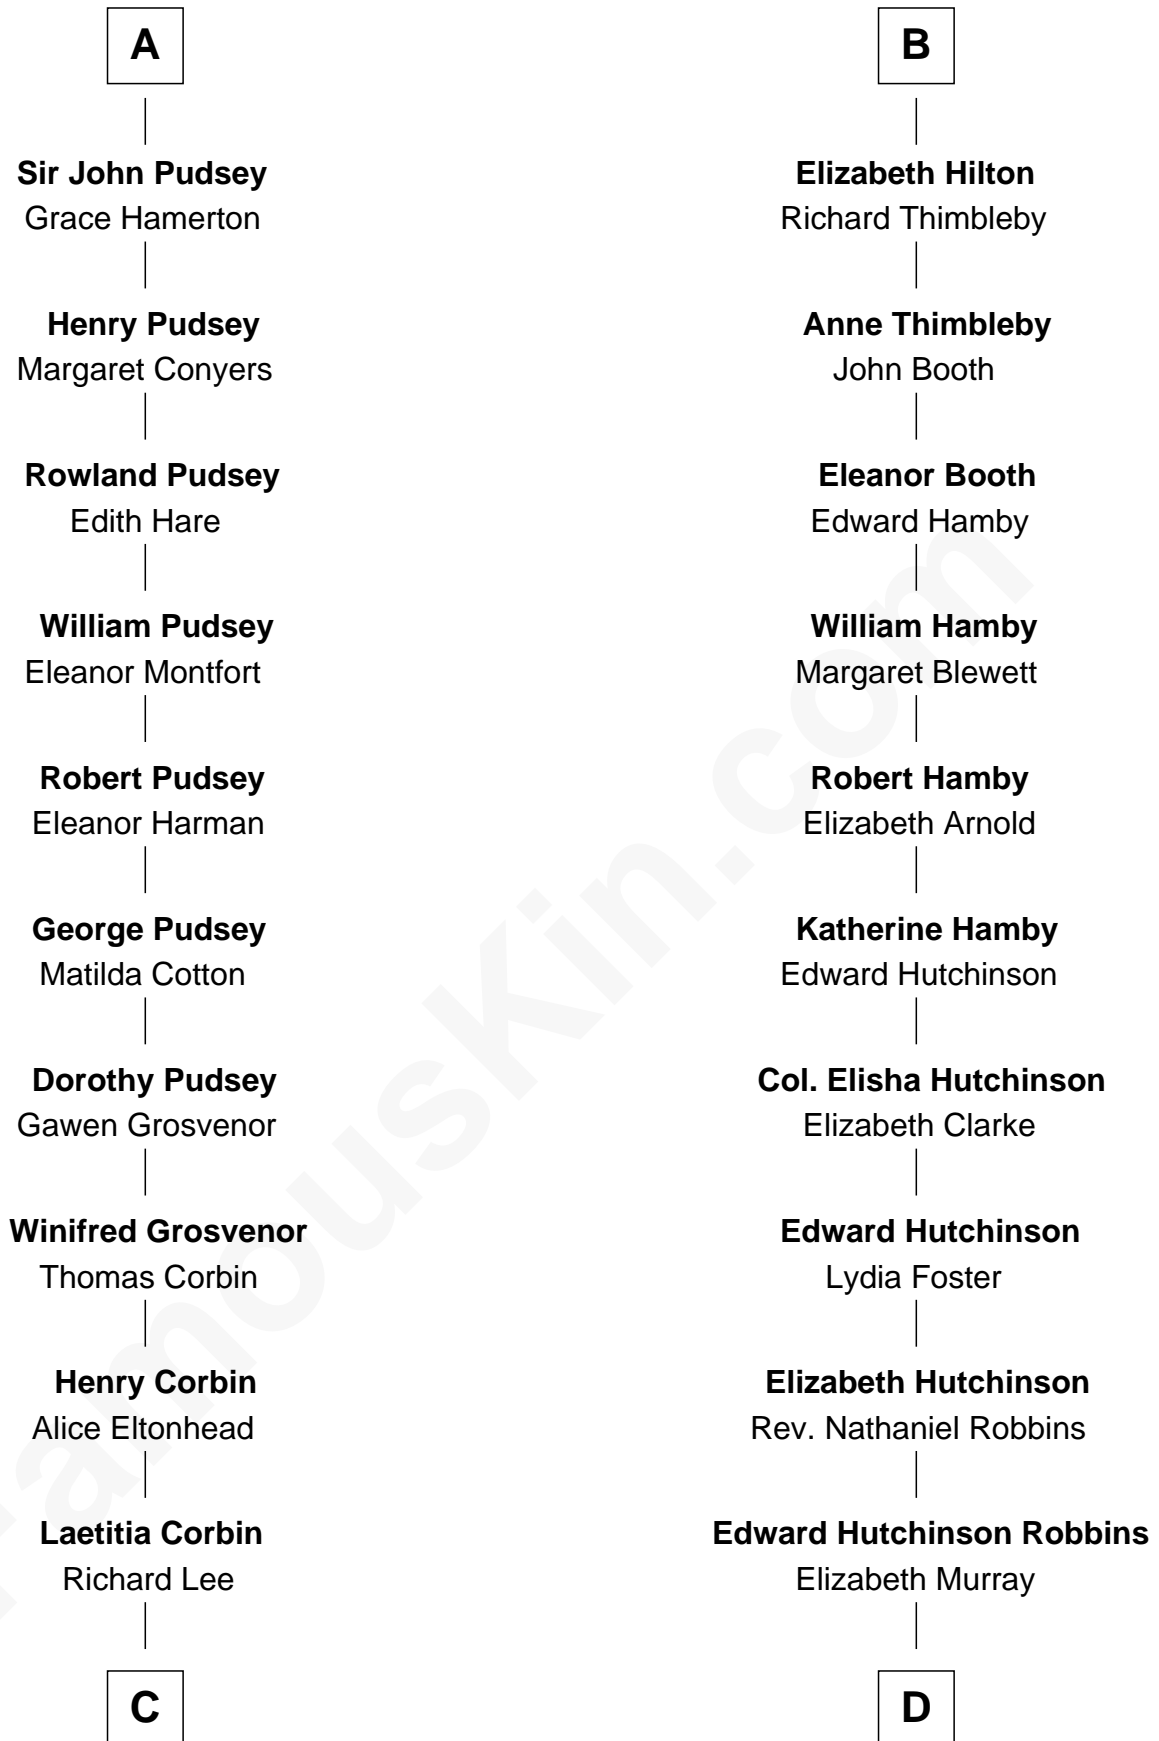

FamousKin.com Relationship Chart of

Thomas Sim Lee

2nd and 7th Governor of Maryland

19th cousin 1 time removed of

Franklin D. Roosevelt

32nd U.S. President

C

Philip Lee
Sarah Brooke

Thomas Lee
Christiana Sim

Thomas Sim Lee
2nd and 7th Governor of Maryland

D

Anne Jean Robbins
Judge Joseph Lyman

Catharine Robbins Lyman
Warren Delano

Sara Delano
James Roosevelt

Franklin D. Roosevelt
32nd U.S. President