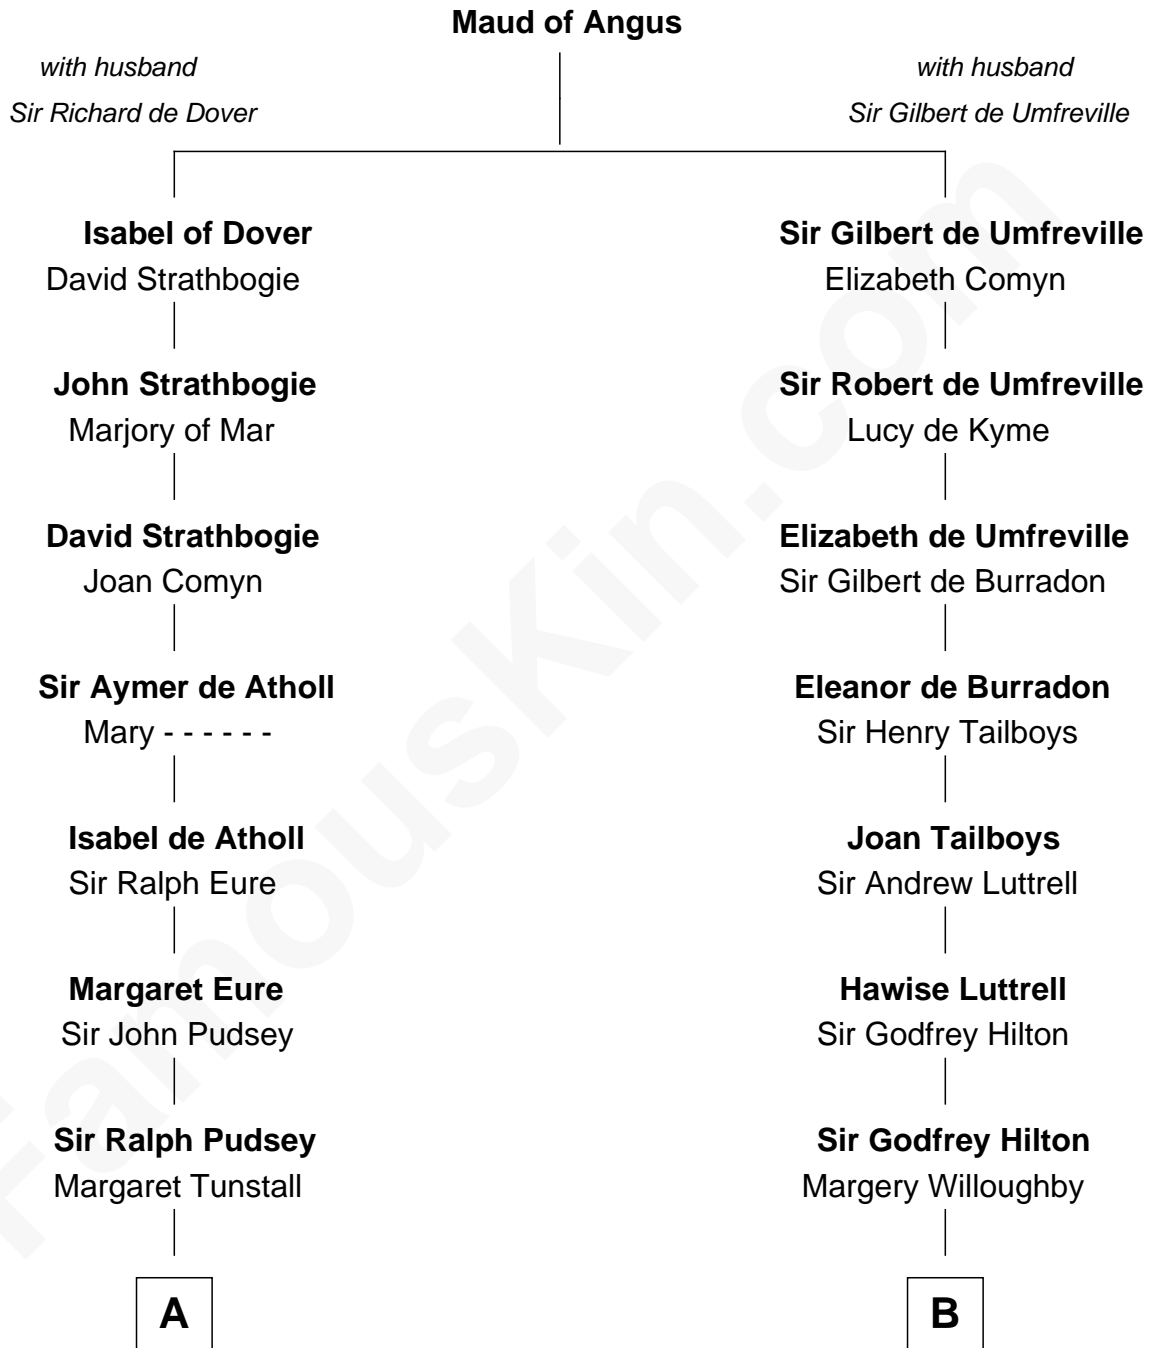

FamousKin.com Relationship Chart of

Thomas Sim Lee

2nd and 7th Governor of Maryland

19th cousin 1 time removed of

Franklin D. Roosevelt

32nd U.S. President

C

Philip Lee
Sarah Brooke

Thomas Lee
Christiana Sim

Thomas Sim Lee
2nd and 7th Governor of Maryland

D

Anne Jean Robbins
Judge Joseph Lyman

Catharine Robbins Lyman
Warren Delano

Sara Delano
James Roosevelt

Franklin D. Roosevelt
32nd U.S. President