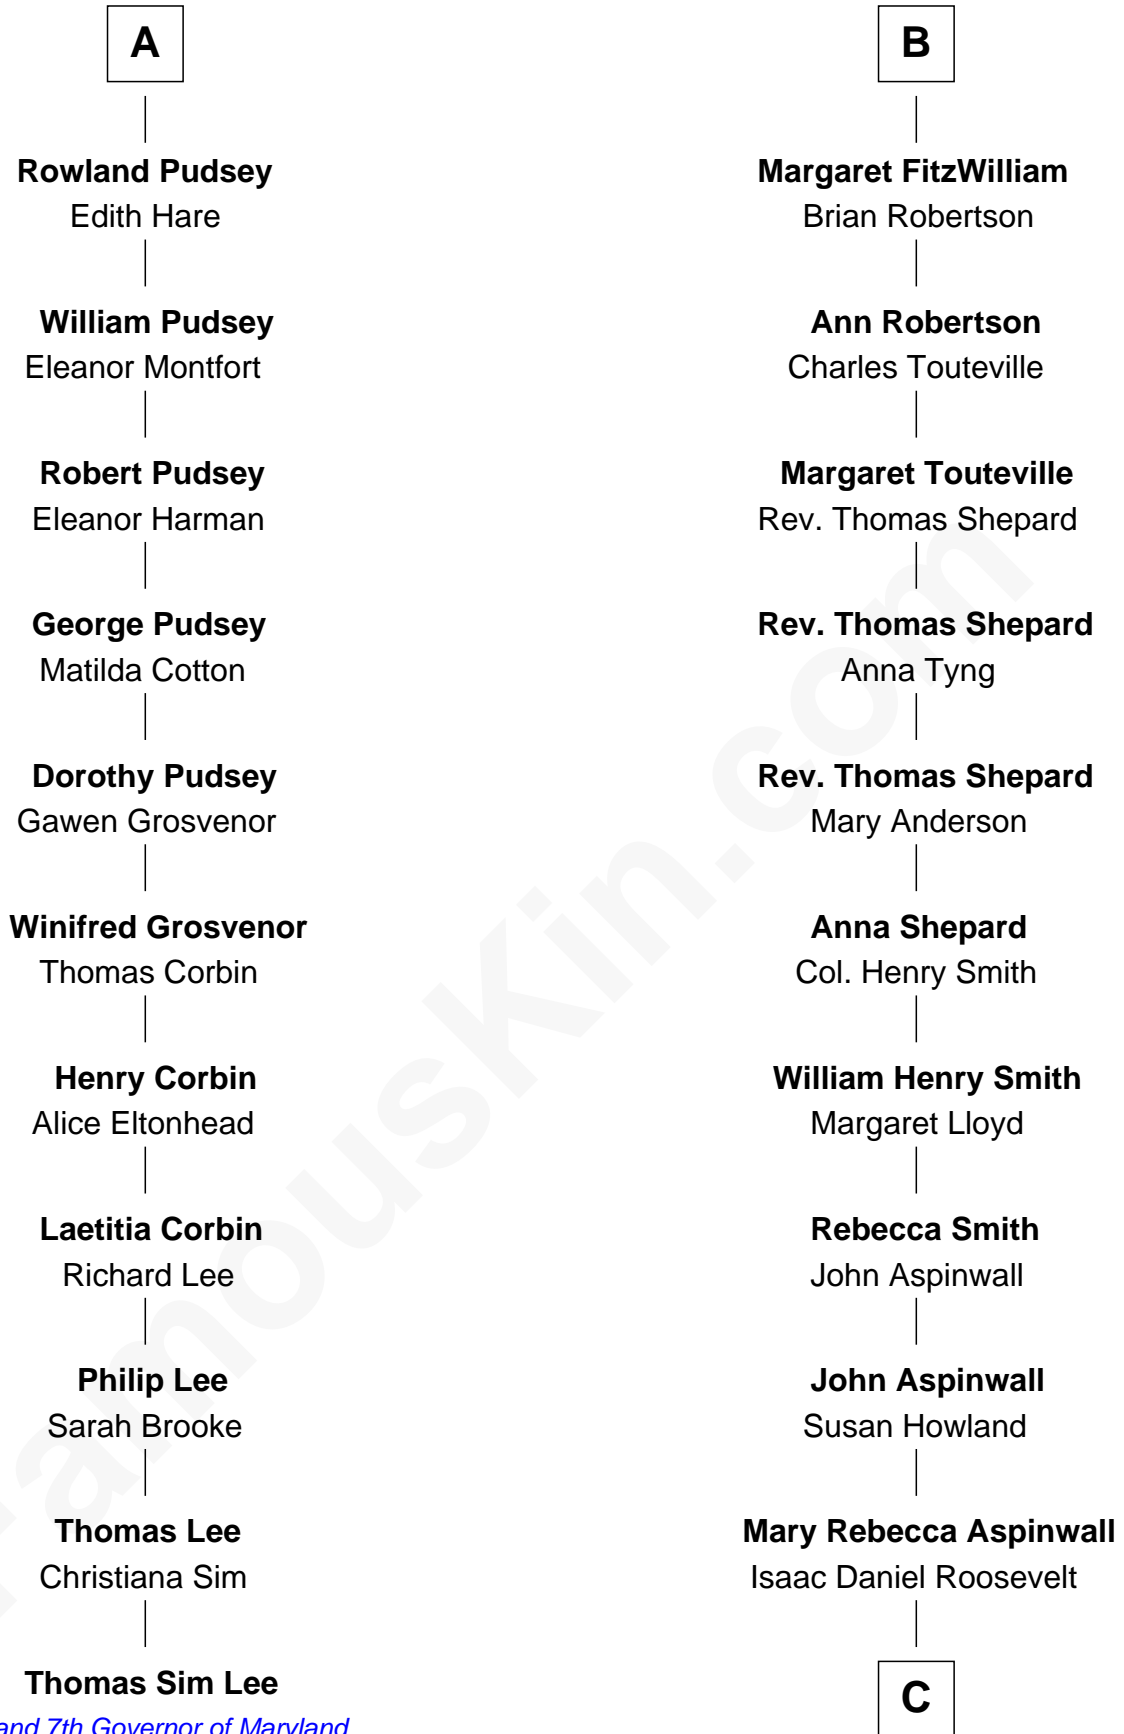

FamousKin.com Relationship Chart of

Thomas Sim Lee

2nd and 7th Governor of Maryland

17th cousin 1 time removed of

Franklin D. Roosevelt

32nd U.S. President

Sir John Marmion

Maud de Furnival

C

James Roosevelt
Sara Delano

Franklin D. Roosevelt
32nd U.S. President

FamousKin.com