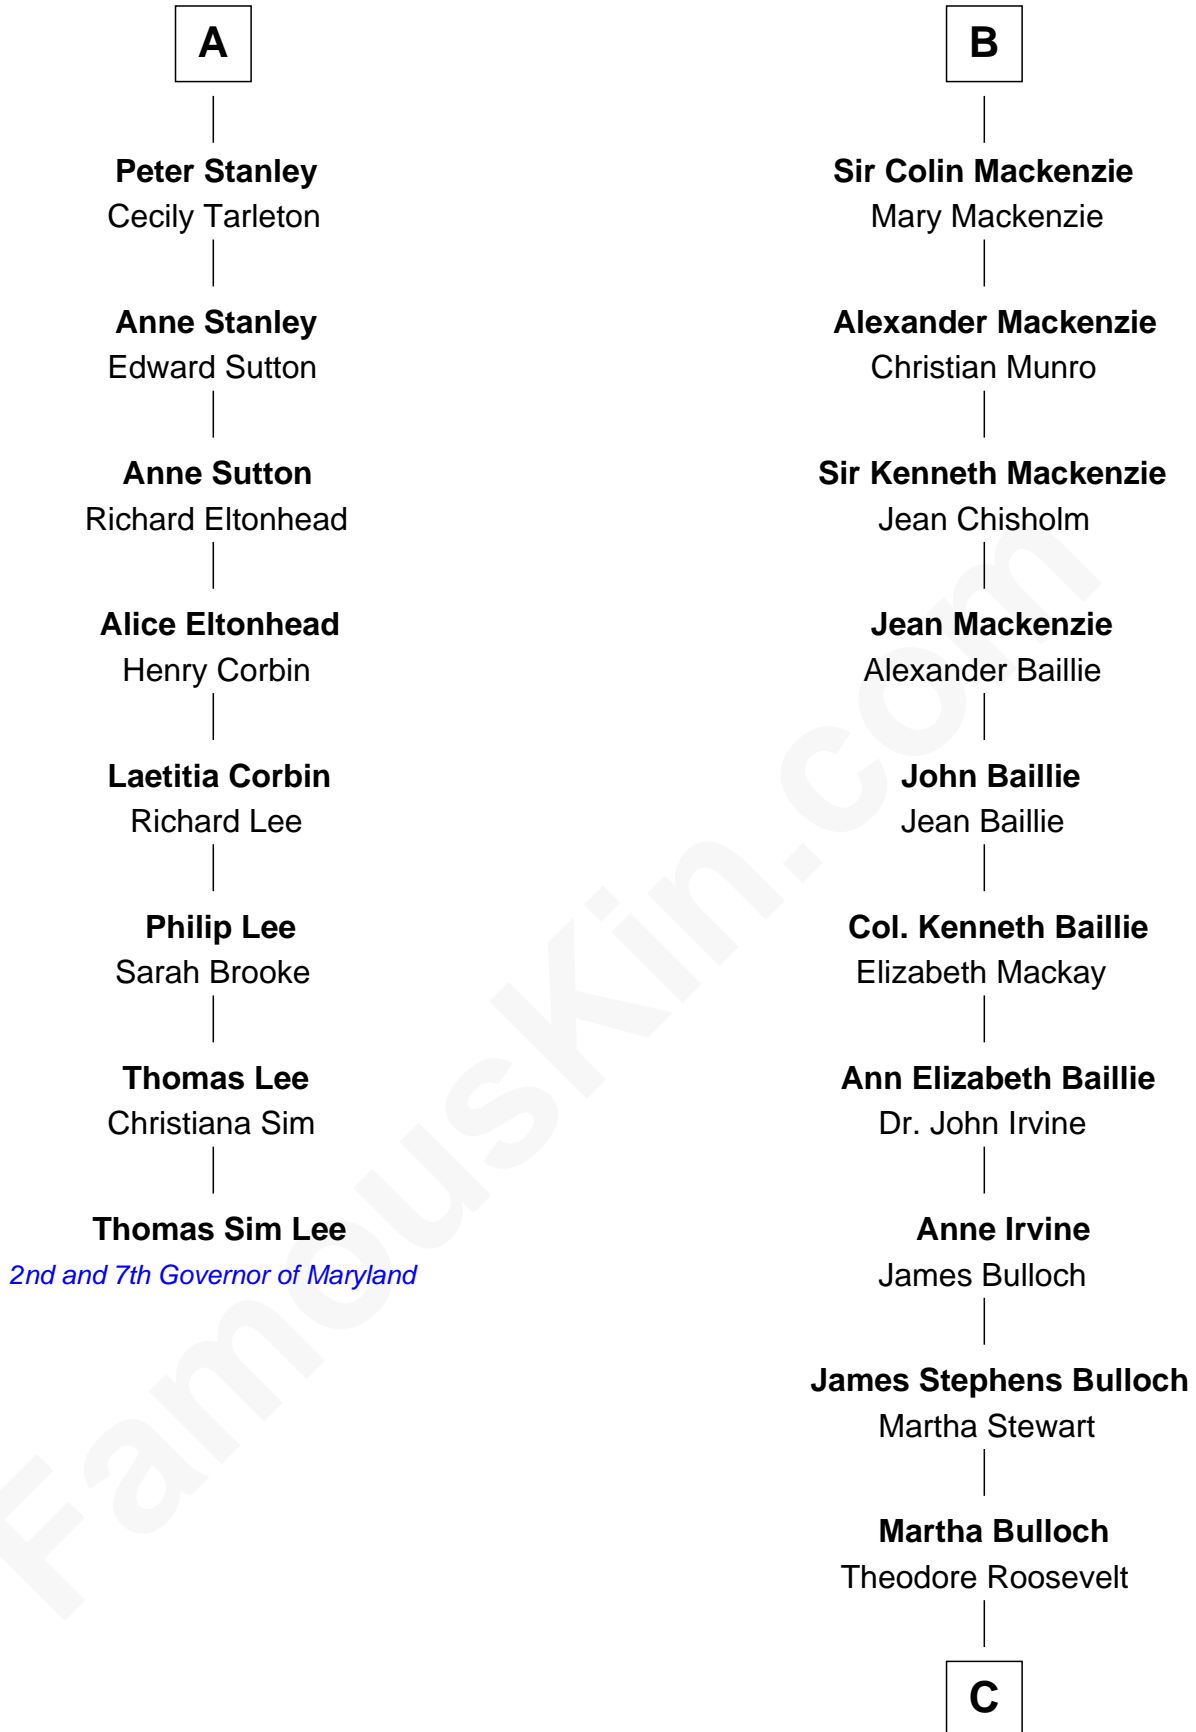

## Relationship Chart of

**Thomas Sim Lee**

*2nd and 7th Governor of Maryland*

**14th cousin 4 times removed of**

**Eleanor Roosevelt**

*First Lady of President Franklin D. Roosevelt*

**Sir Robert de Holland**

Maude la Zouche

**C**

**Elliott Roosevelt**  
Anna Rebecca Hall

**Eleanor Roosevelt**  
*First Lady of Franklin Roosevelt*

FamousKin.com