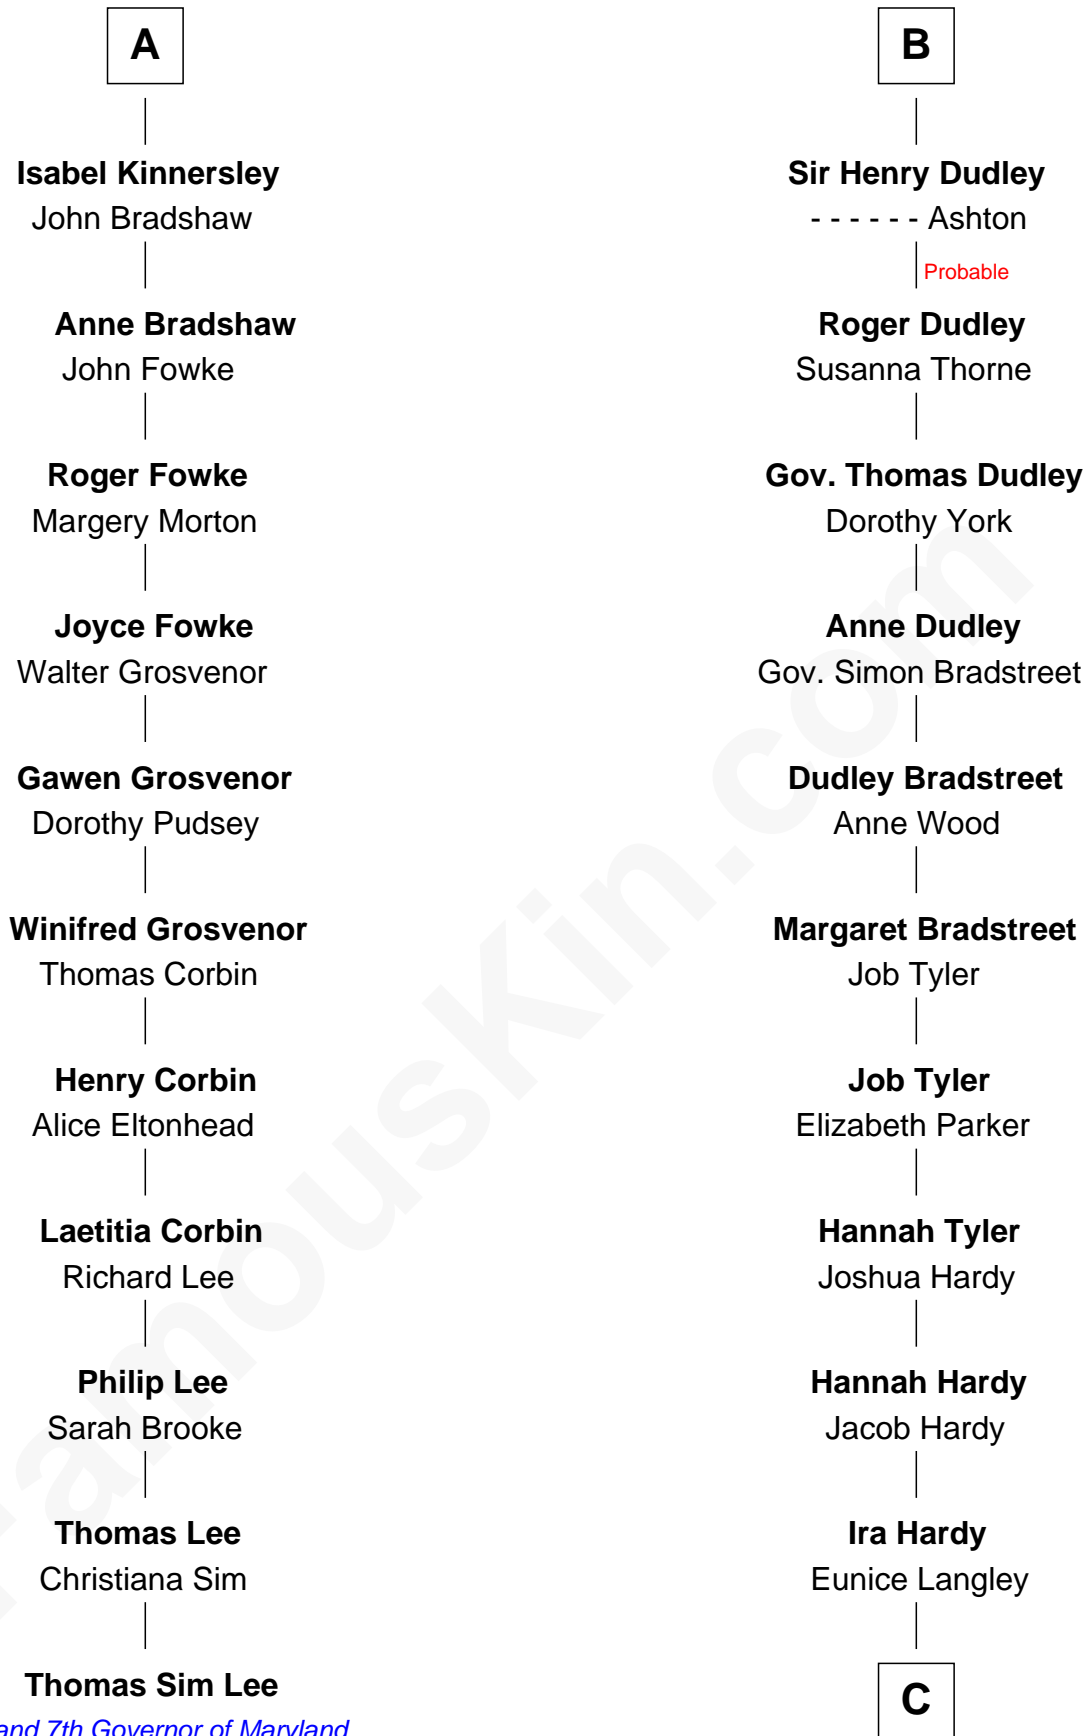

FamousKin.com Relationship Chart of

Thomas Sim Lee

2nd and 7th Governor of Maryland

17th cousin 4 times removed of

James Taylor

Singer-Songwriter

Sir William de Ros
Margery de Badlesmere

C

—
Lovercia L. Hardy

Willard Knox
—

Fred Charles Knox

Ruth Elizabeth Collins
—

Ella Angelique Knox

Henry Herman Woodard
—

Gertrude Arline Woodard

Dr. Isaac Montrose Taylor
—

James Taylor

Singer-Songwriter

FamousKin.com