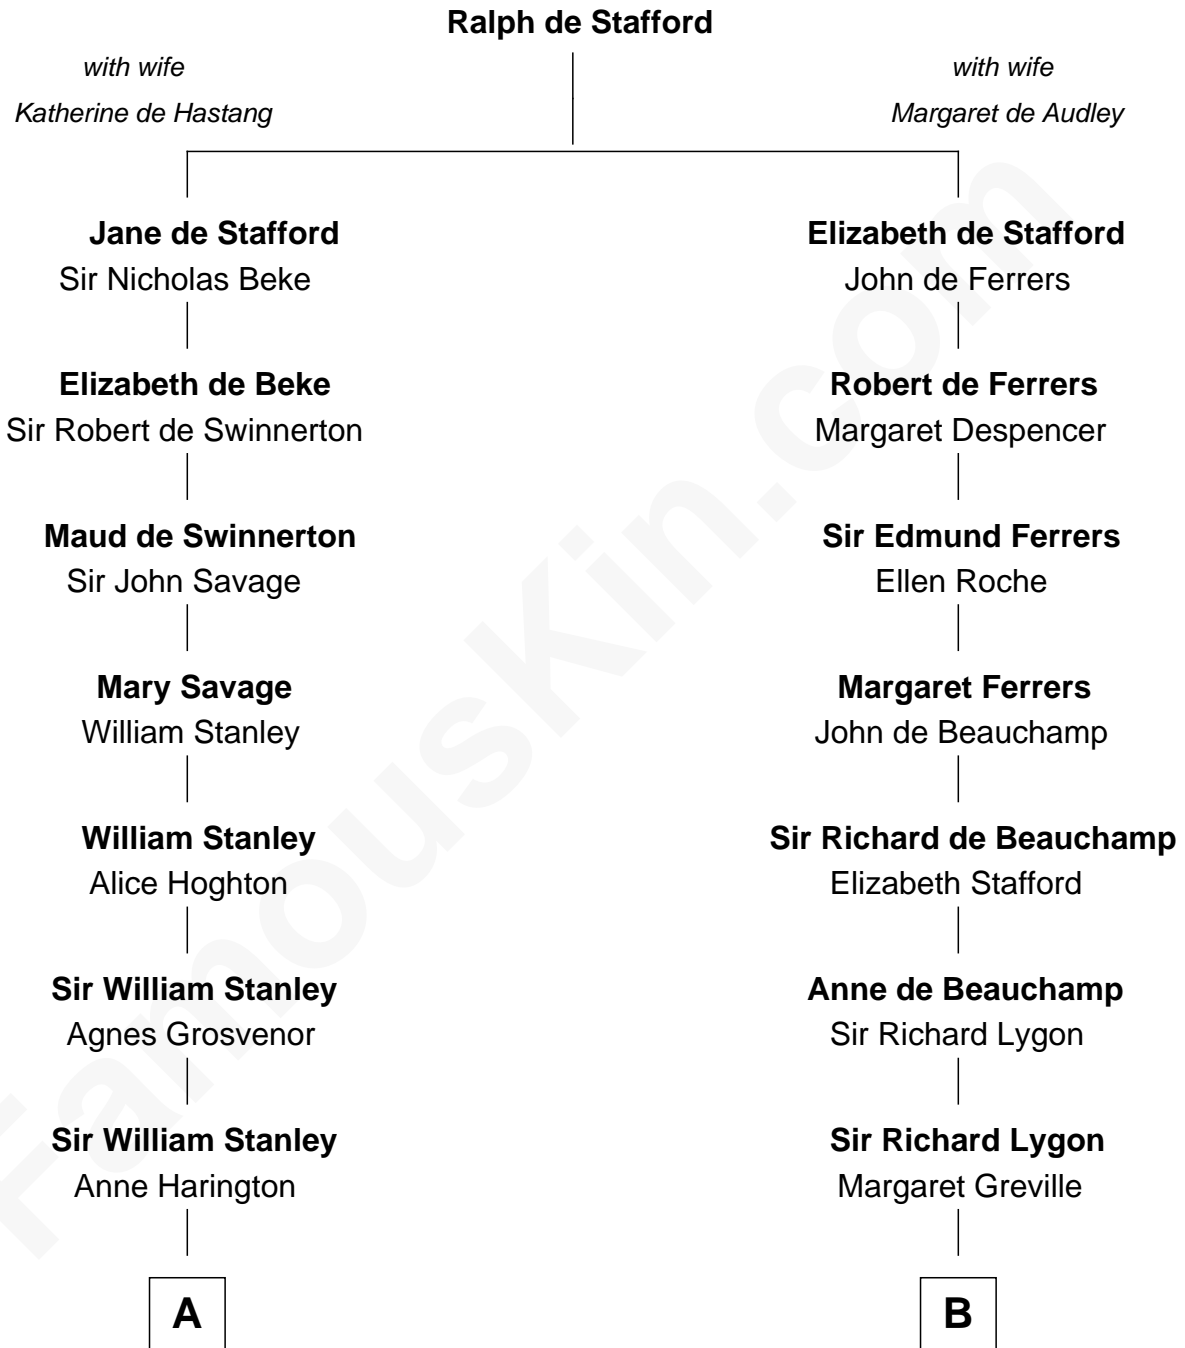

FamousKin.com

Relationship Chart of

Thomas Sim Lee

2nd and 7th Governor of Maryland

14th cousin 7 times removed of

James Taylor

Singer-Songwriter

C

Eliza Ann Buffum
Granville Hall Leonard

Emily Roxanna Leonard
Stanford Lyman Haynes

Theodosia Haynes
Alexander Taylor

Dr. Isaac Montrose Taylor
Gertrude Arline Woodard

James Taylor
Singer-Songwriter