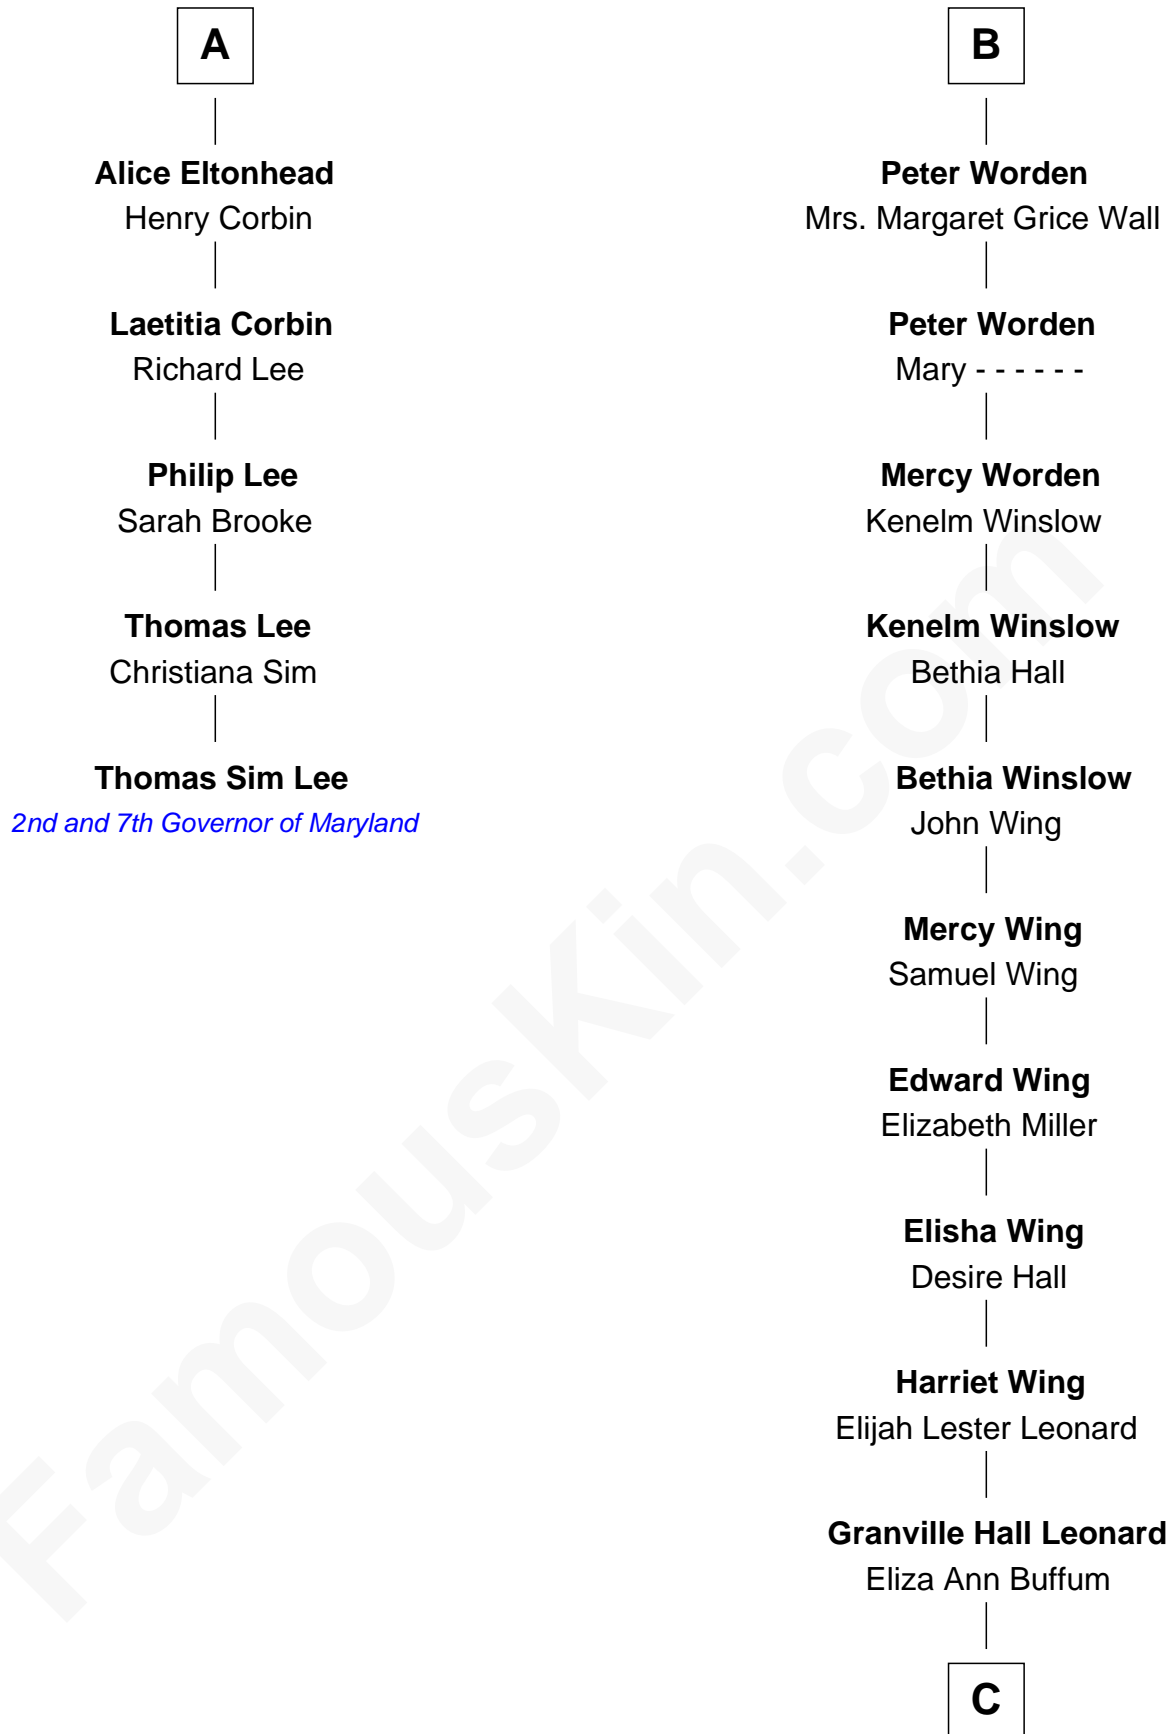

FamousKin.com

Relationship Chart of

Thomas Sim Lee

2nd and 7th Governor of Maryland

11th cousin 9 times removed of

James Taylor

Singer-Songwriter

Sir Nicholas Harington

Isabel English

C

Emily Roxanna Leonard

Stanford Lyman Haynes

Theodosia Haynes

Alexander Taylor

Dr. Isaac Montrose Taylor

Gertrude Arline Woodard