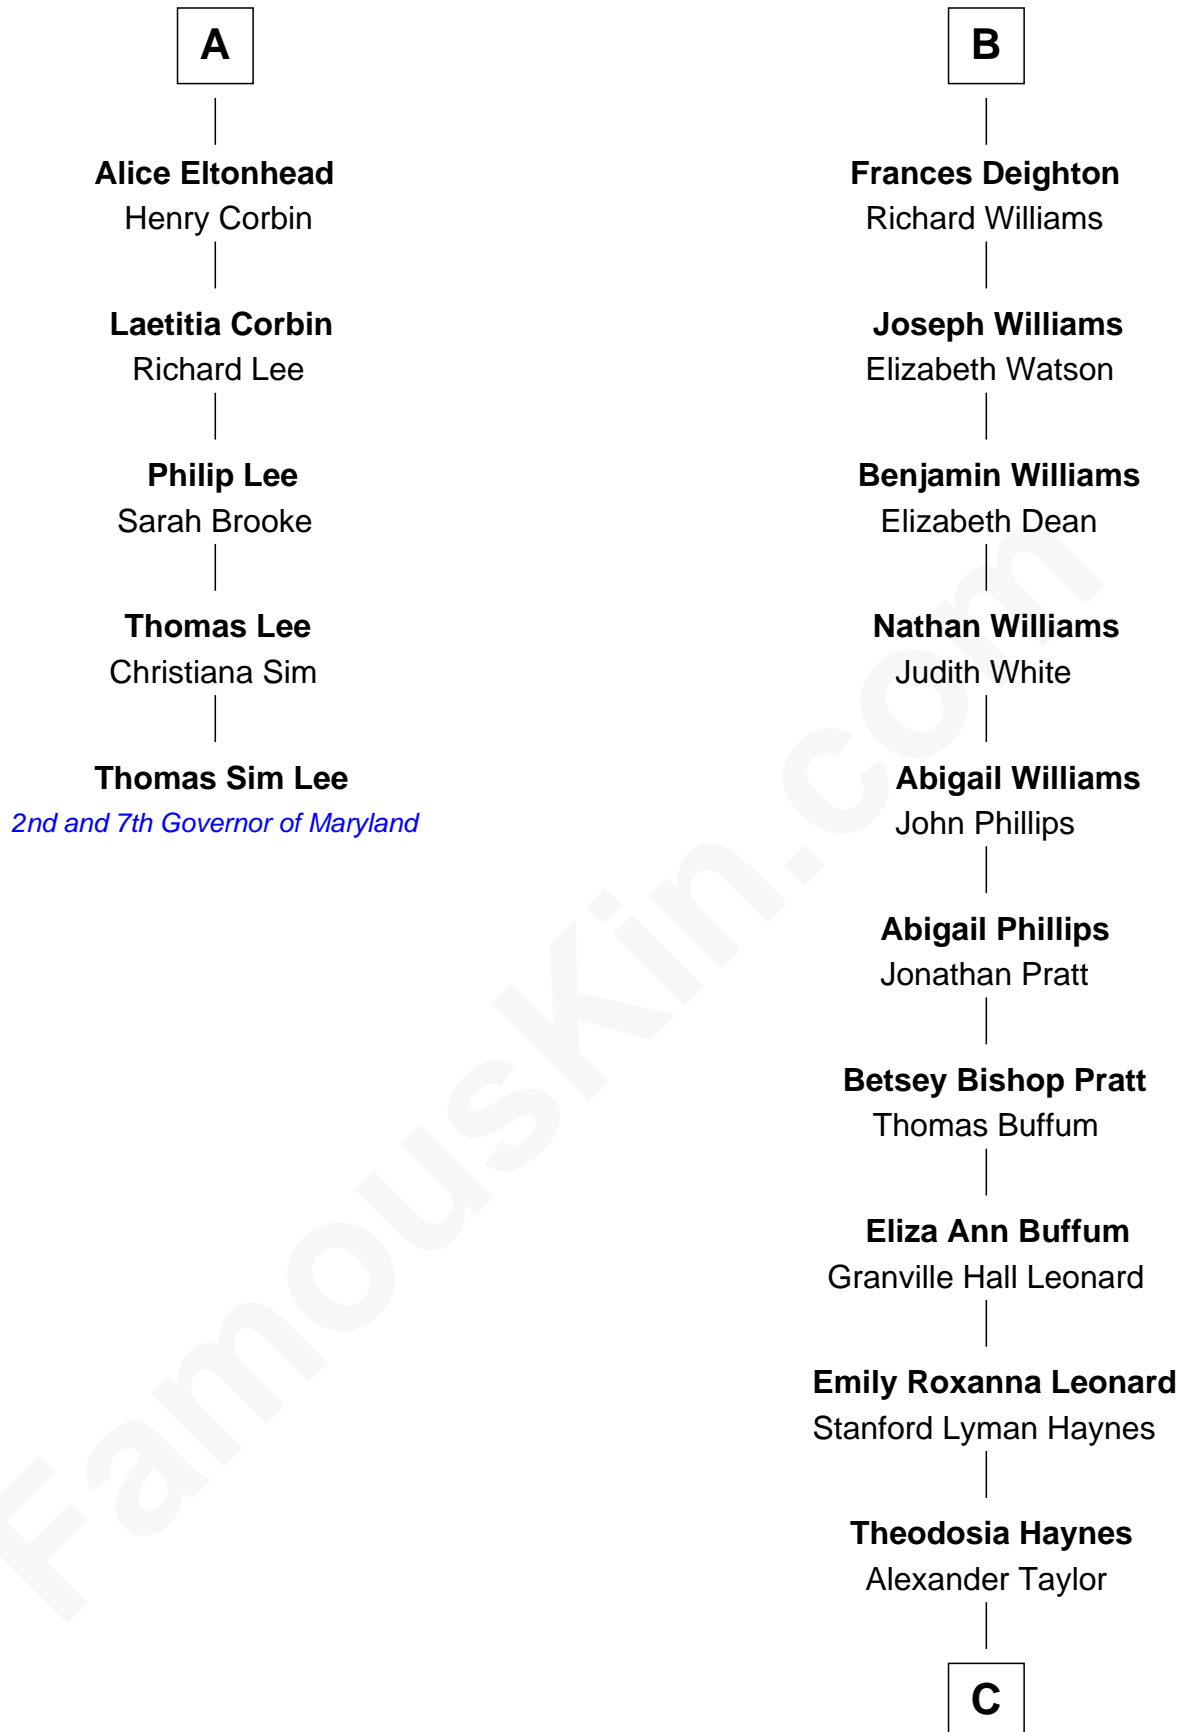

FamousKin.com

Relationship Chart of

Thomas Sim Lee

2nd and 7th Governor of Maryland

11th cousin 7 times removed of

James Taylor

Singer-Songwriter

Elizabeth Fitzalan

with husband
Sir Robert Goushill

with husband
Sir Thomas Mowbray

Joan Goushill
Sir Thomas Stanley

Isabel Mowbray
Sir James Berkeley

Katherine Stanley
Sir John Savage

Maurice Berkeley
Isabel Mead

Dulcia Savage
Sir Henry Bold

Anne Berkeley
Sir William Dennis

Maud Bold
Thomas Gerard

Isabel Dennis
Sir John Berkeley

Jennet Gerard
Richard Eltonhead

Elizabeth Berkeley
Henry Lygon

William Eltonhead
Anne Bowers

Elizabeth Lygon
Edward Bassett

Richard Eltonhead
Anne Sutton

Jane Bassett
John Deighton

A

B

C

Dr. Isaac Montrose Taylor

Gertrude Arline Woodard

James Taylor