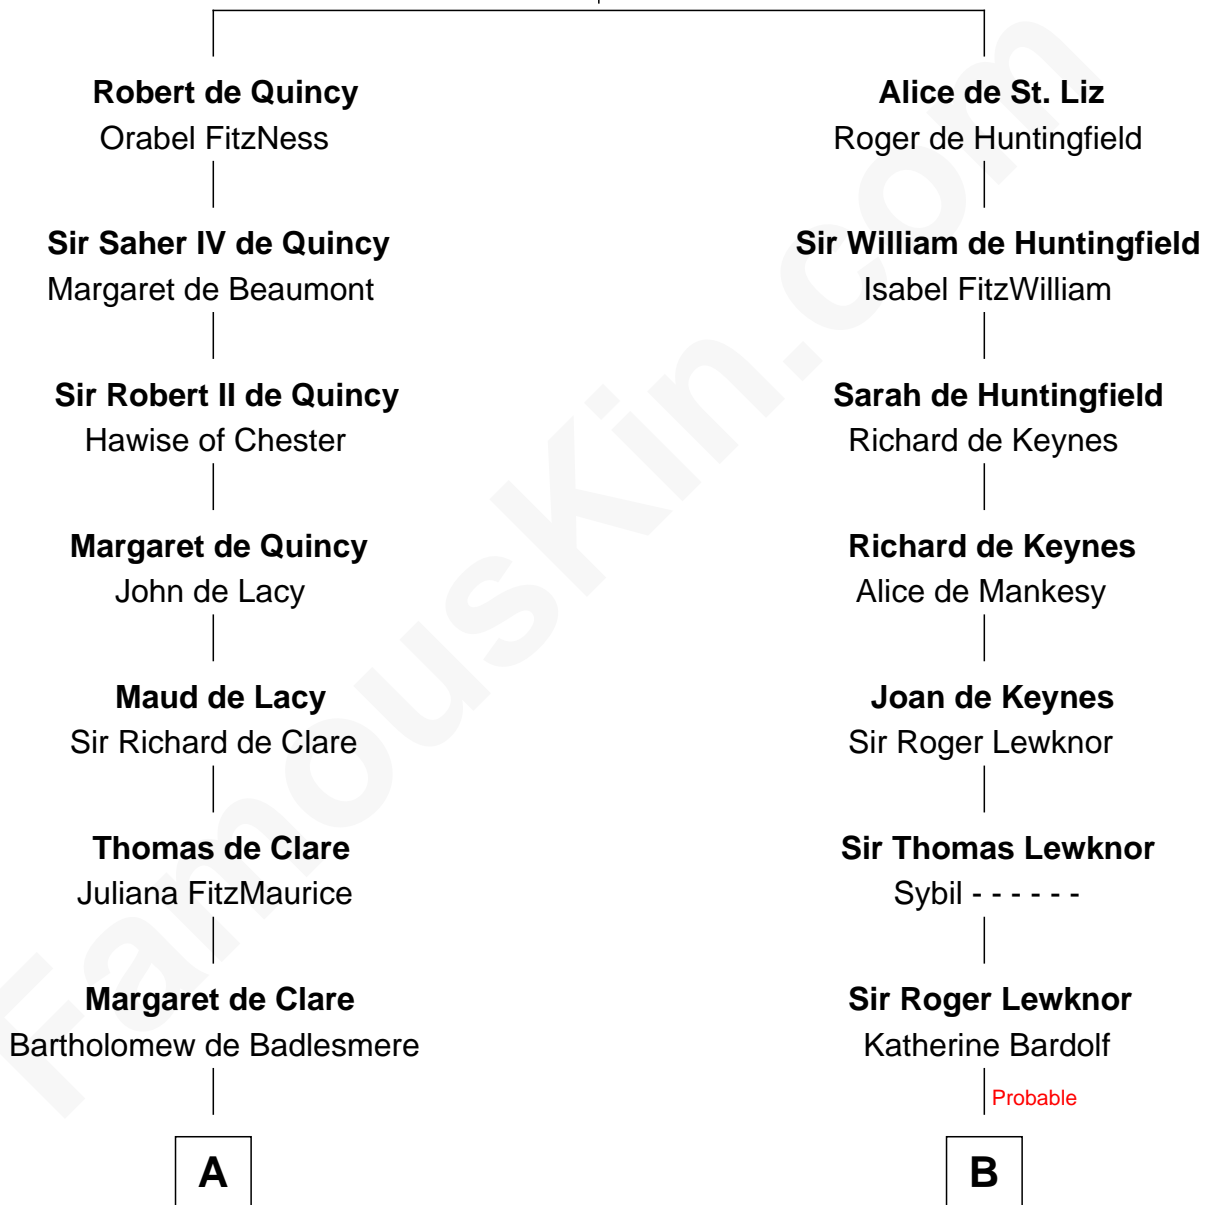

FamousKin.com

Relationship Chart of

Thomas Sim Lee

2nd and 7th Governor of Maryland

17th cousin 4 times removed of

William Stoughton

Chief Judge and Prosecutor, Salem Witch Trials 1692

Saheer I de Quincy

Maud de St. Liz

C

—
Alice Eltonhead

Henry Corbin

—
Laetitia Corbin

Richard Lee

—
Philip Lee

Sarah Brooke

—
Thomas Lee

Christiana Sim

—
Thomas Sim Lee

2nd and 7th Governor of Maryland

FamousKin.com