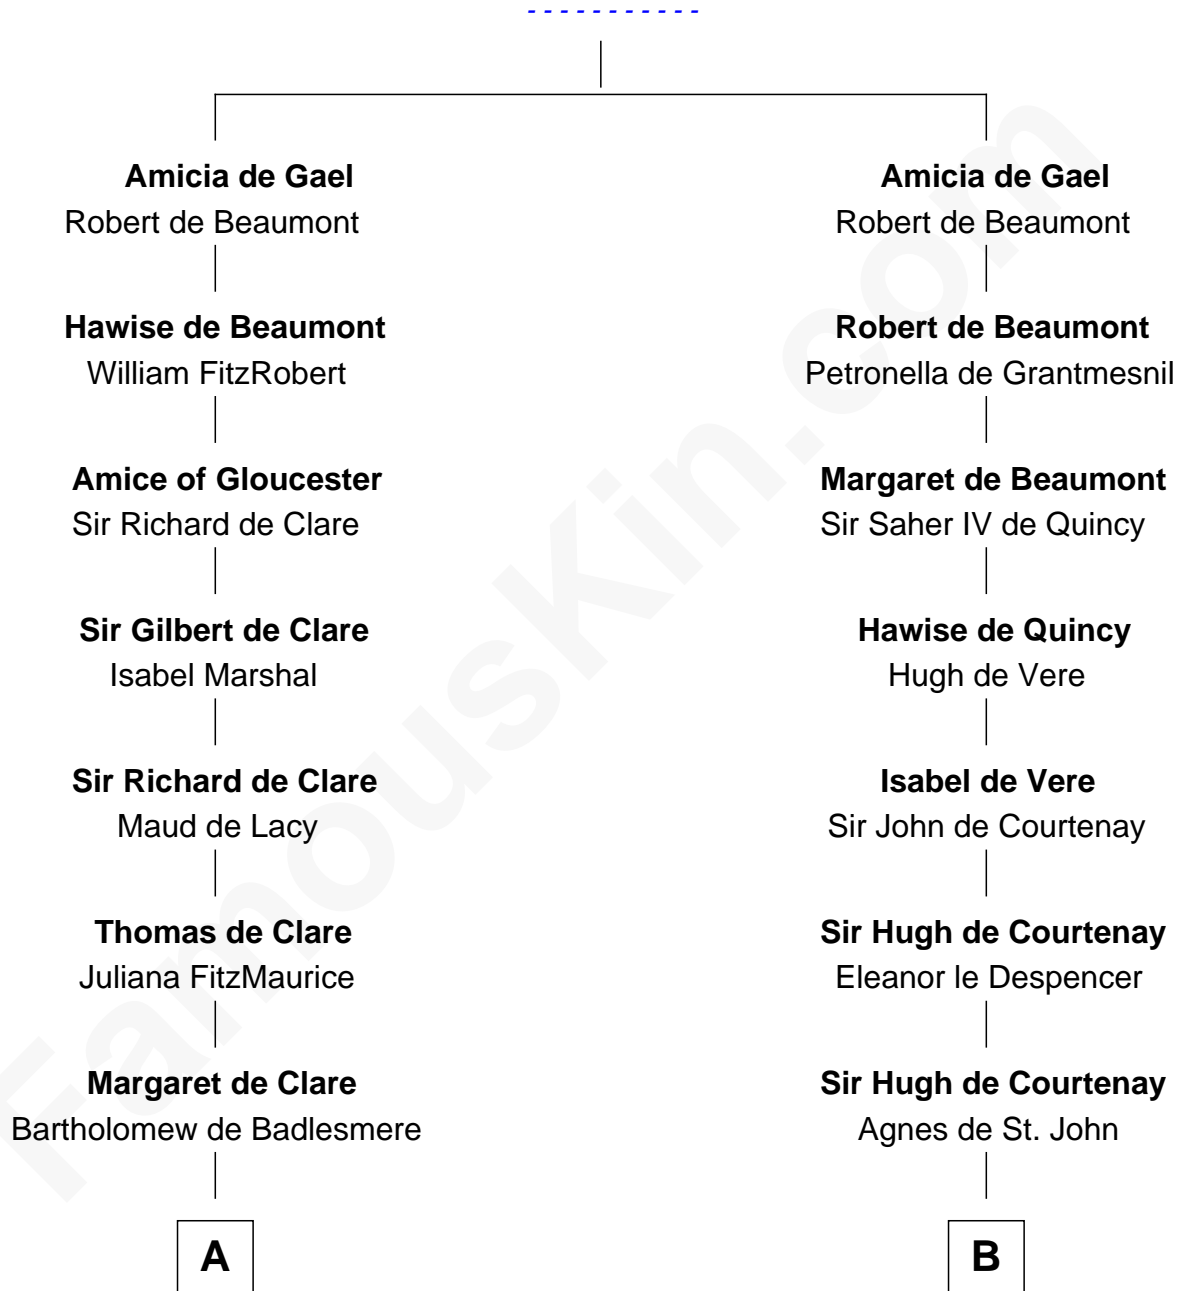

FamousKin.com

Relationship Chart of

Thomas Sim Lee

2nd and 7th Governor of Maryland

20th cousin 1 time removed of

Carter Braxton

Signer of the Declaration of Independence

Ralph de Gael

C

Alice Eltonhead

Henry Corbin

Laetitia Corbin

Richard Lee

Philip Lee

Sarah Brooke

Thomas Lee

Christiana Sim

Thomas Sim Lee

2nd and 7th Governor of Maryland

D

Sarah Ludlow

Col. John Carter

Col. Robert Carter

Elizabeth Landon

Mary Carter

George Braxton

Carter Braxton

Signer of Declaration of Independence

FamousKin.com