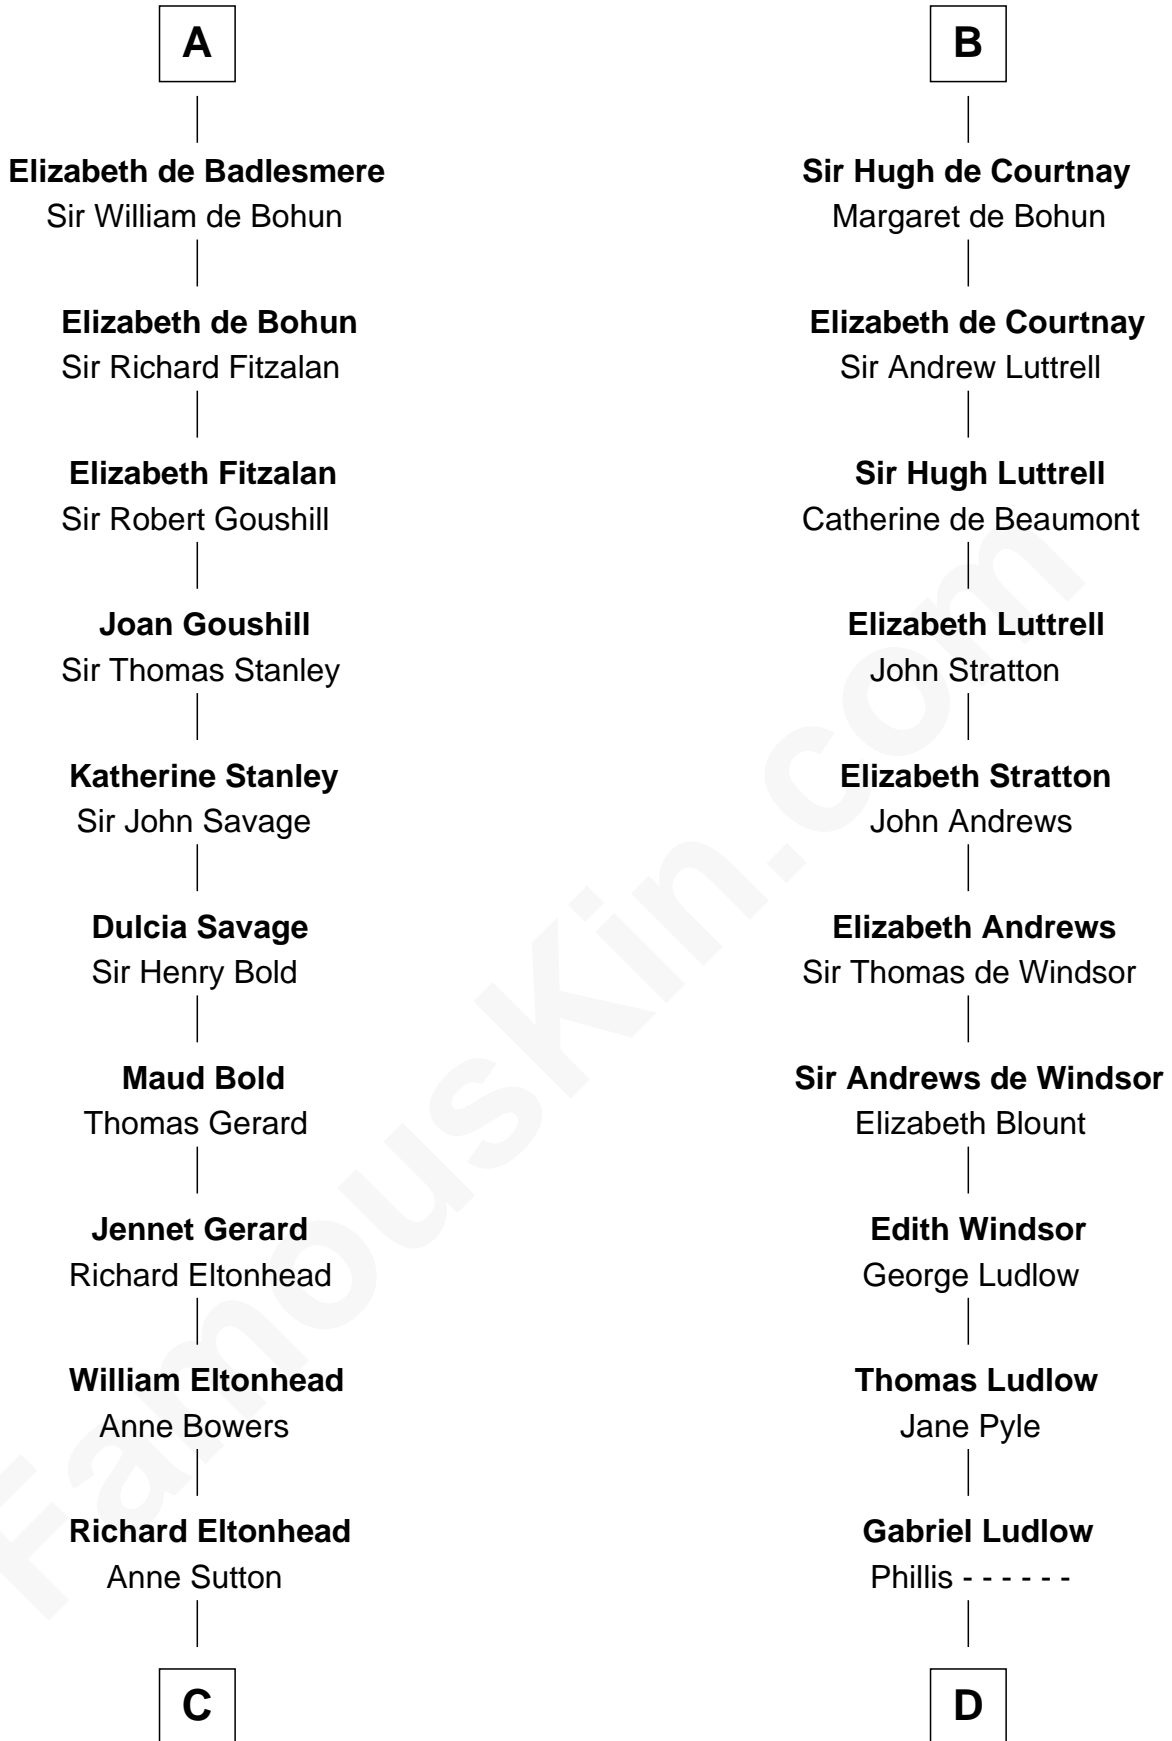

FamousKin.com

Relationship Chart of

Thomas Sim Lee

2nd and 7th Governor of Maryland

20th cousin 1 time removed of

Carter Braxton

Signer of the Declaration of Independence

Ralph de Gael

C

Alice Eltonhead

Henry Corbin

Laetitia Corbin

Richard Lee

Philip Lee

Sarah Brooke

Thomas Lee