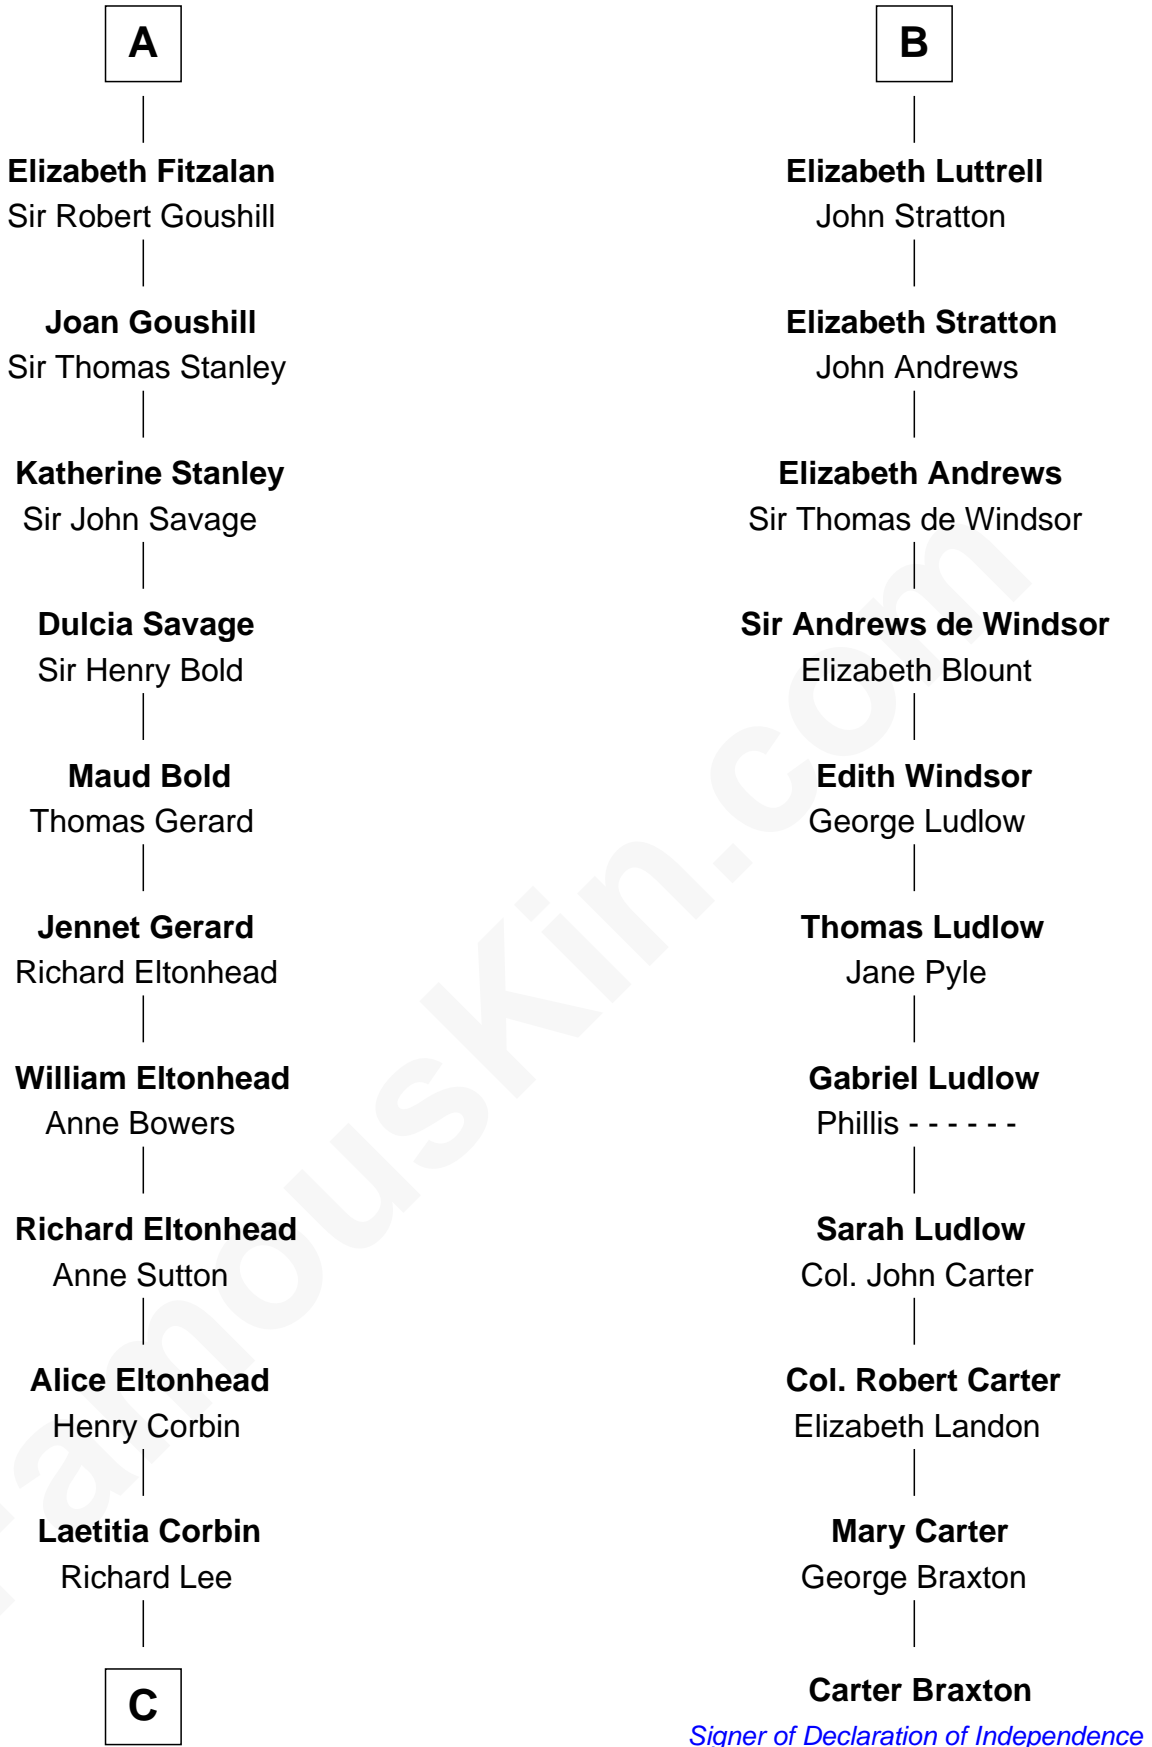

**FamousKin.com**  
**Relationship Chart of**  
**Thomas Sim Lee**

*2nd and 7th Governor of Maryland*

**17th cousin 2 times removed of**

**Carter Braxton**

*Signer of the Declaration of Independence*

**C**

Philip Lee  
Sarah Brooke

Thomas Lee  
Christiana Sim

Thomas Sim Lee  
*2nd and 7th Governor of Maryland*

FamousKin.com