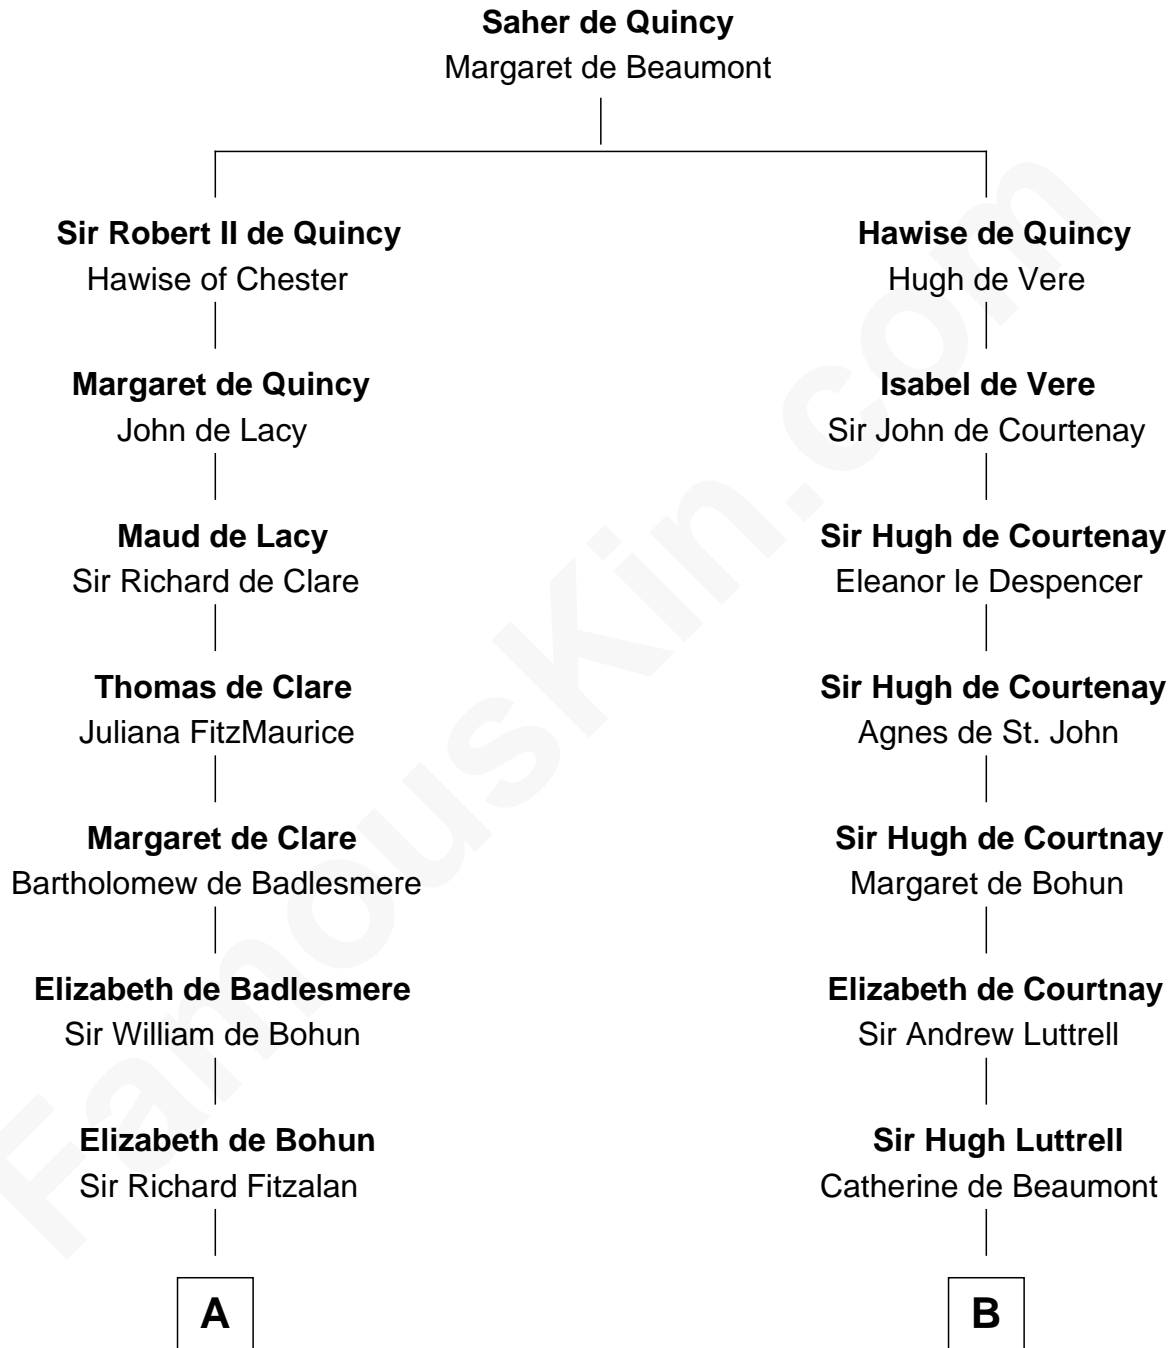

**FamousKin.com**  
**Relationship Chart of**  
**Thomas Sim Lee**

*2nd and 7th Governor of Maryland*

**17th cousin 2 times removed of**

**Carter Braxton**

*Signer of the Declaration of Independence*

**C**

Philip Lee  
Sarah Brooke

Thomas Lee  
Christiana Sim

Thomas Sim Lee  
*2nd and 7th Governor of Maryland*

FamousKin.com