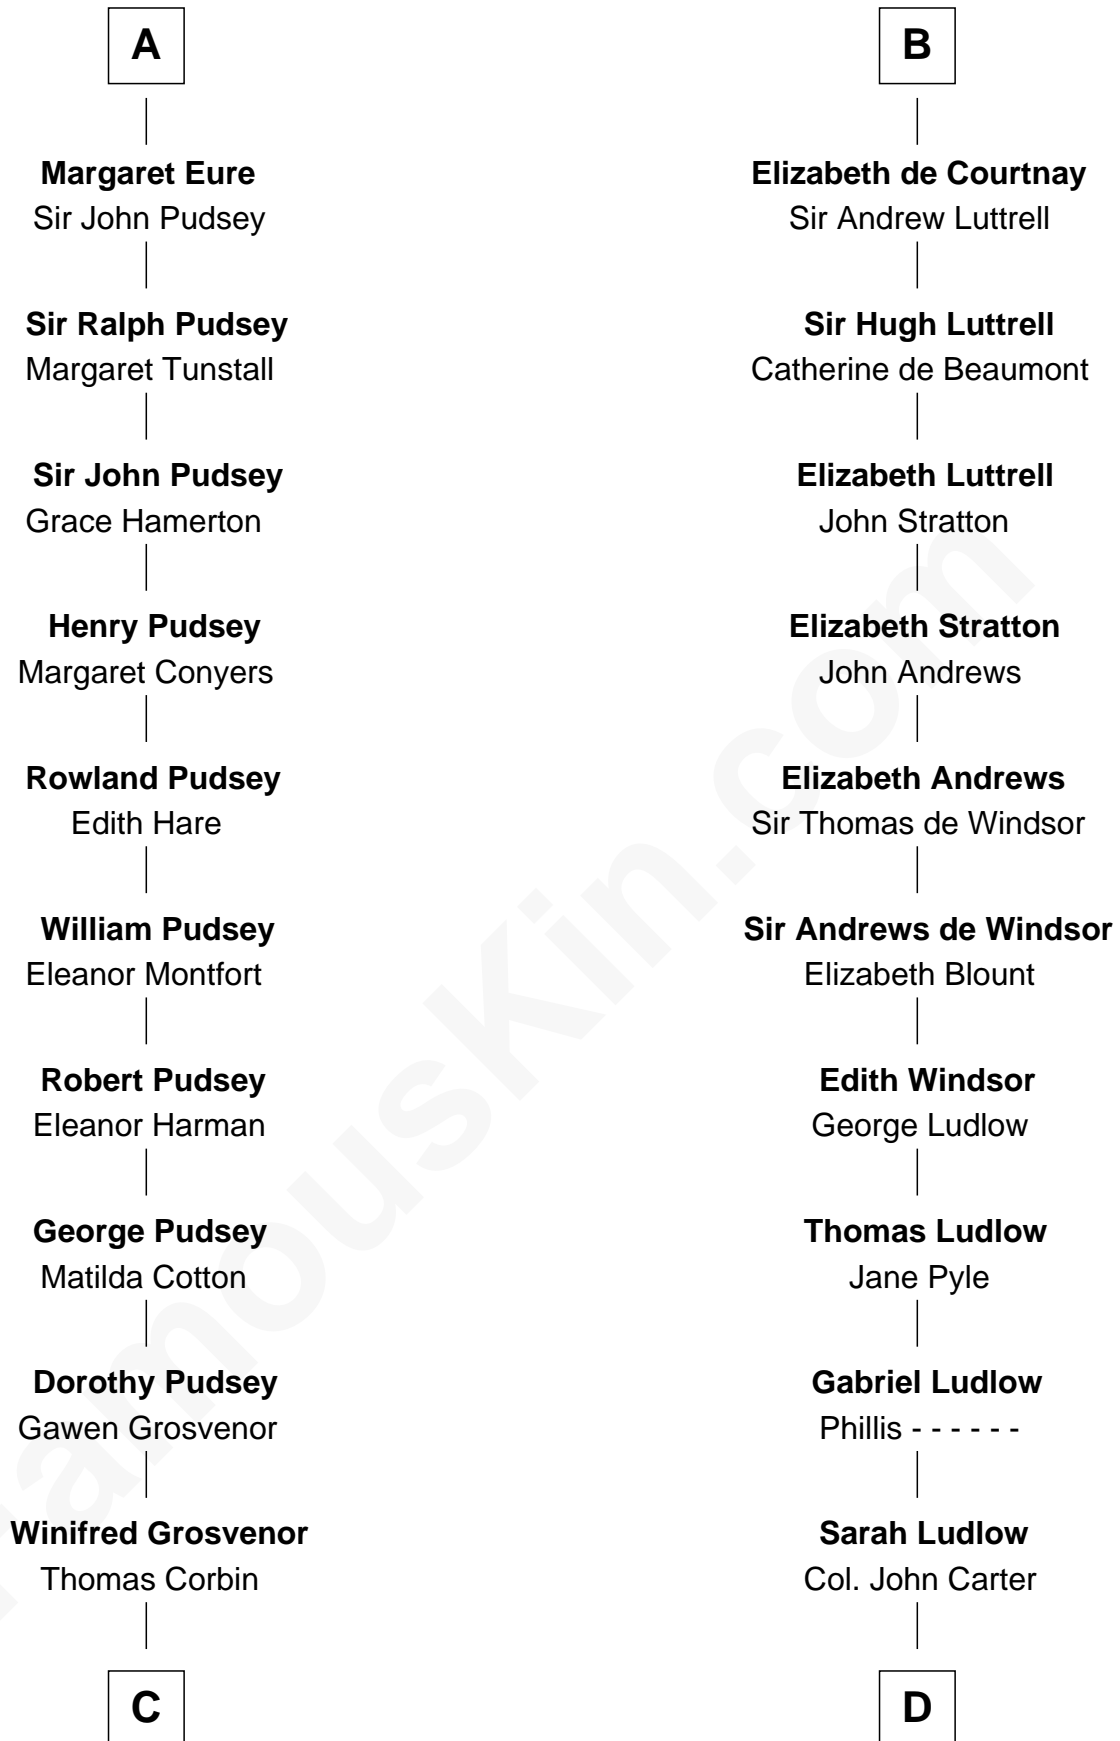

FamousKin.com

Relationship Chart of

Thomas Sim Lee

2nd and 7th Governor of Maryland

19th cousin 2 times removed of

Carter Braxton

Signer of the Declaration of Independence

C

Henry Corbin
Alice Eltonhead

Laetitia Corbin
Richard Lee

Philip Lee
Sarah Brooke

Thomas Lee
Christiana Sim

Thomas Sim Lee
2nd and 7th Governor of Maryland

D

Col. Robert Carter
Elizabeth Landon

Mary Carter
George Braxton