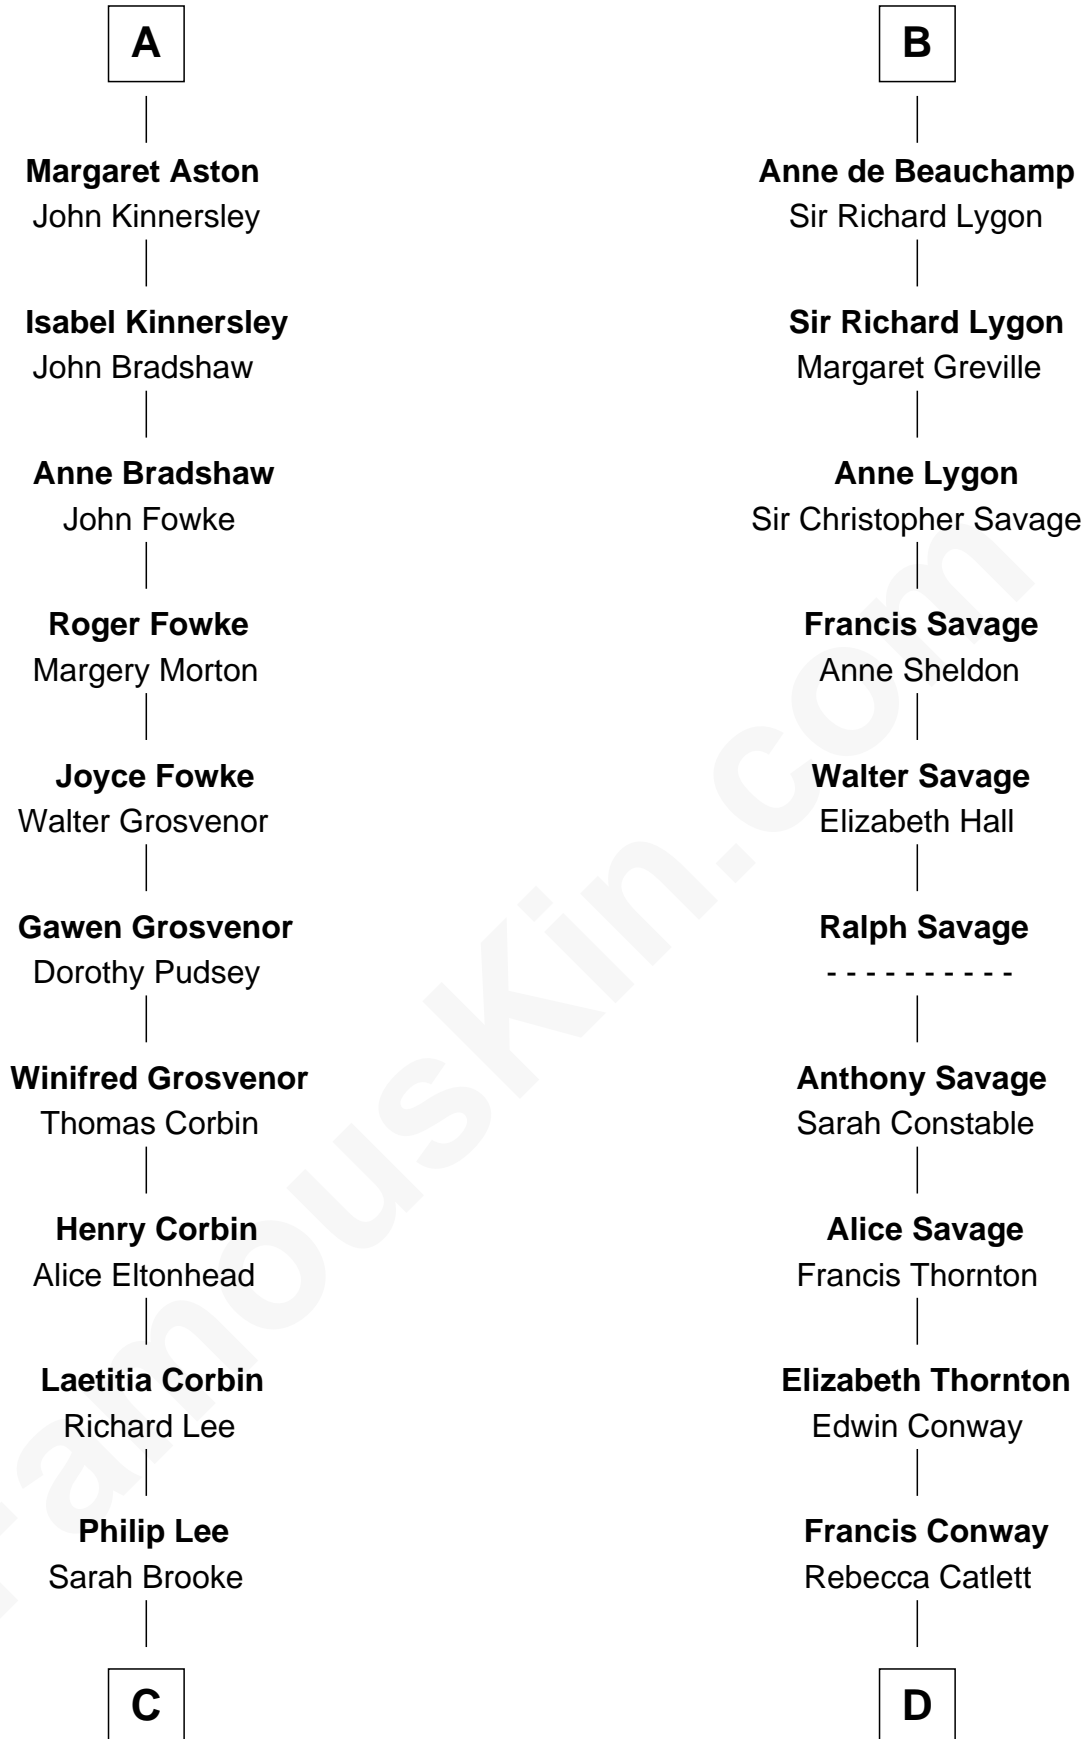

FamousKin.com Relationship Chart of

Thomas Sim Lee

2nd and 7th Governor of Maryland

18th cousin of

James Madison

4th U.S. President

John de Botetourte

Maud FitzThomas

C

Thomas Lee
Christiana Sim

Thomas Sim Lee
2nd and 7th Governor of Maryland

D

Eleanor Rose Conway
James Madison

James Madison
4th U.S. President

FamousKin.com