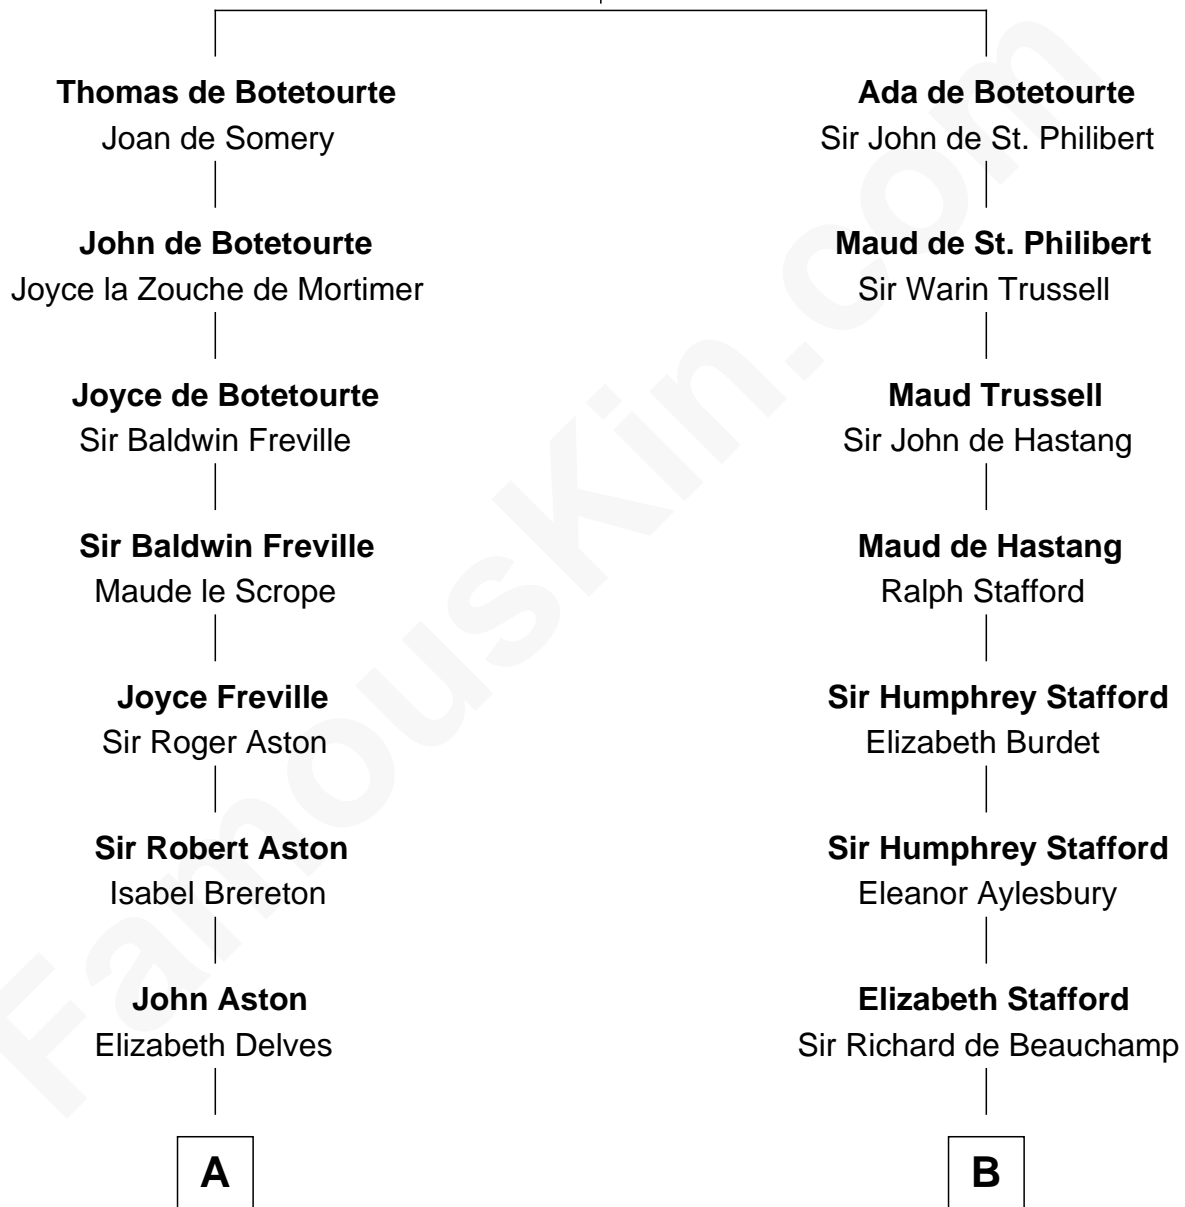

FamousKin.com Relationship Chart of

Thomas Sim Lee

2nd and 7th Governor of Maryland

18th cousin of

James Madison

4th U.S. President

John de Botetourte

Maud FitzThomas

C

Thomas Lee
Christiana Sim

Thomas Sim Lee
2nd and 7th Governor of Maryland

D

Eleanor Rose Conway
James Madison

James Madison
4th U.S. President

FamousKin.com