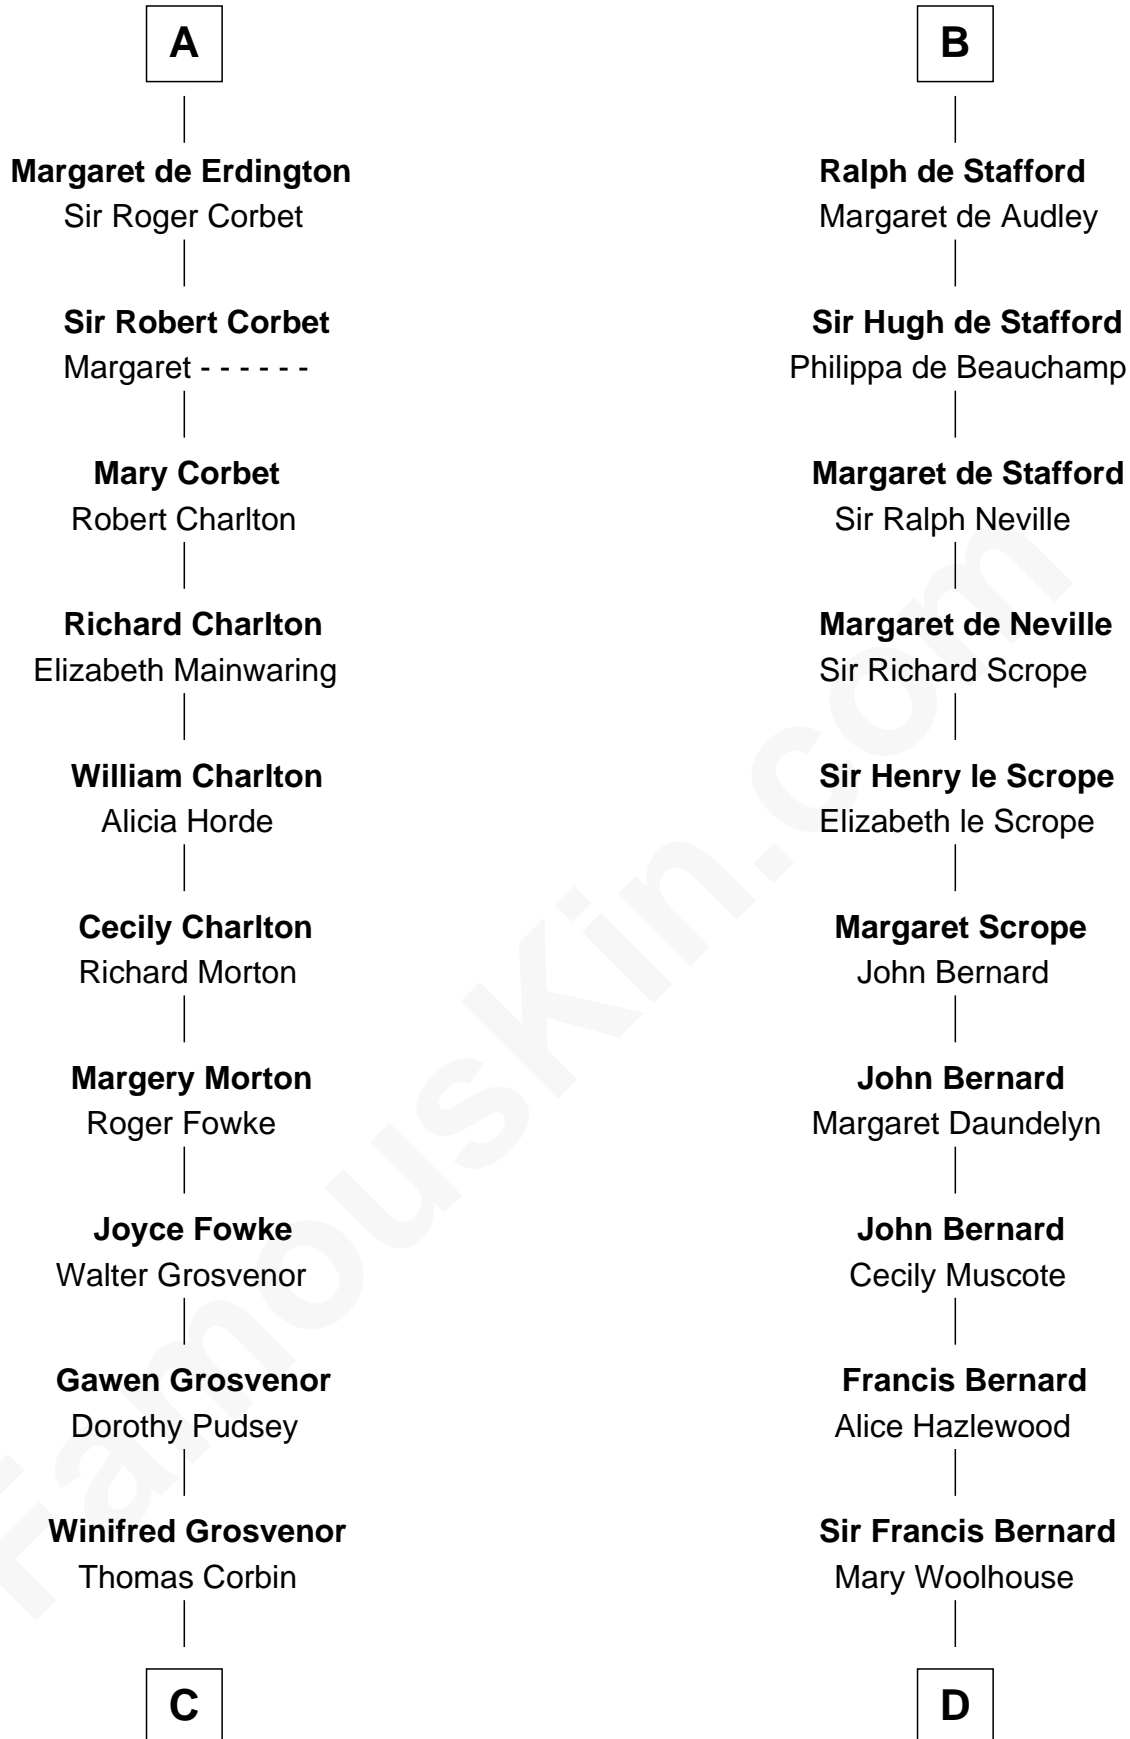

FamousKin.com Relationship Chart of

Thomas Sim Lee

2nd and 7th Governor of Maryland

21st cousin of

James Madison

4th U.S. President

Fulk Paynel

C

Henry Corbin
Alice Eltonhead

Laetitia Corbin
Richard Lee

Philip Lee
Sarah Brooke

Thomas Lee
Christiana Sim

Thomas Sim Lee
2nd and 7th Governor of Maryland

D

Margaret Bernard
Daniel Gaines

Mary Gaines
Col. John Catlett

Rebecca Catlett
Francis Conway

Eleanor Rose Conway
James Madison

James Madison
4th U.S. President