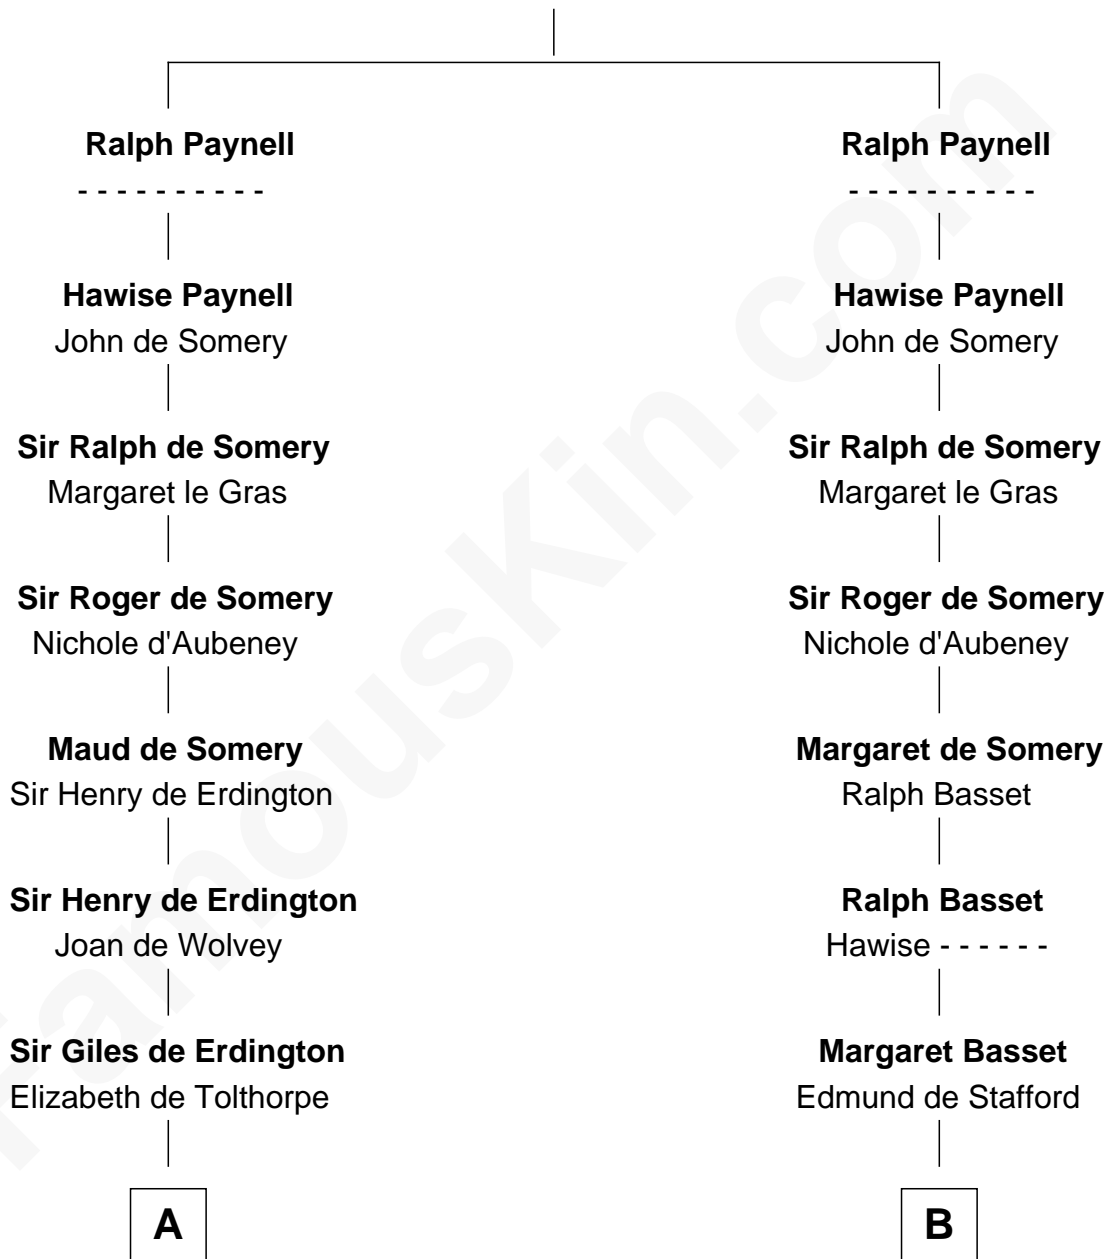

FamousKin.com Relationship Chart of

Thomas Sim Lee

2nd and 7th Governor of Maryland

21st cousin of

James Madison

4th U.S. President

Fulk Paynel

C