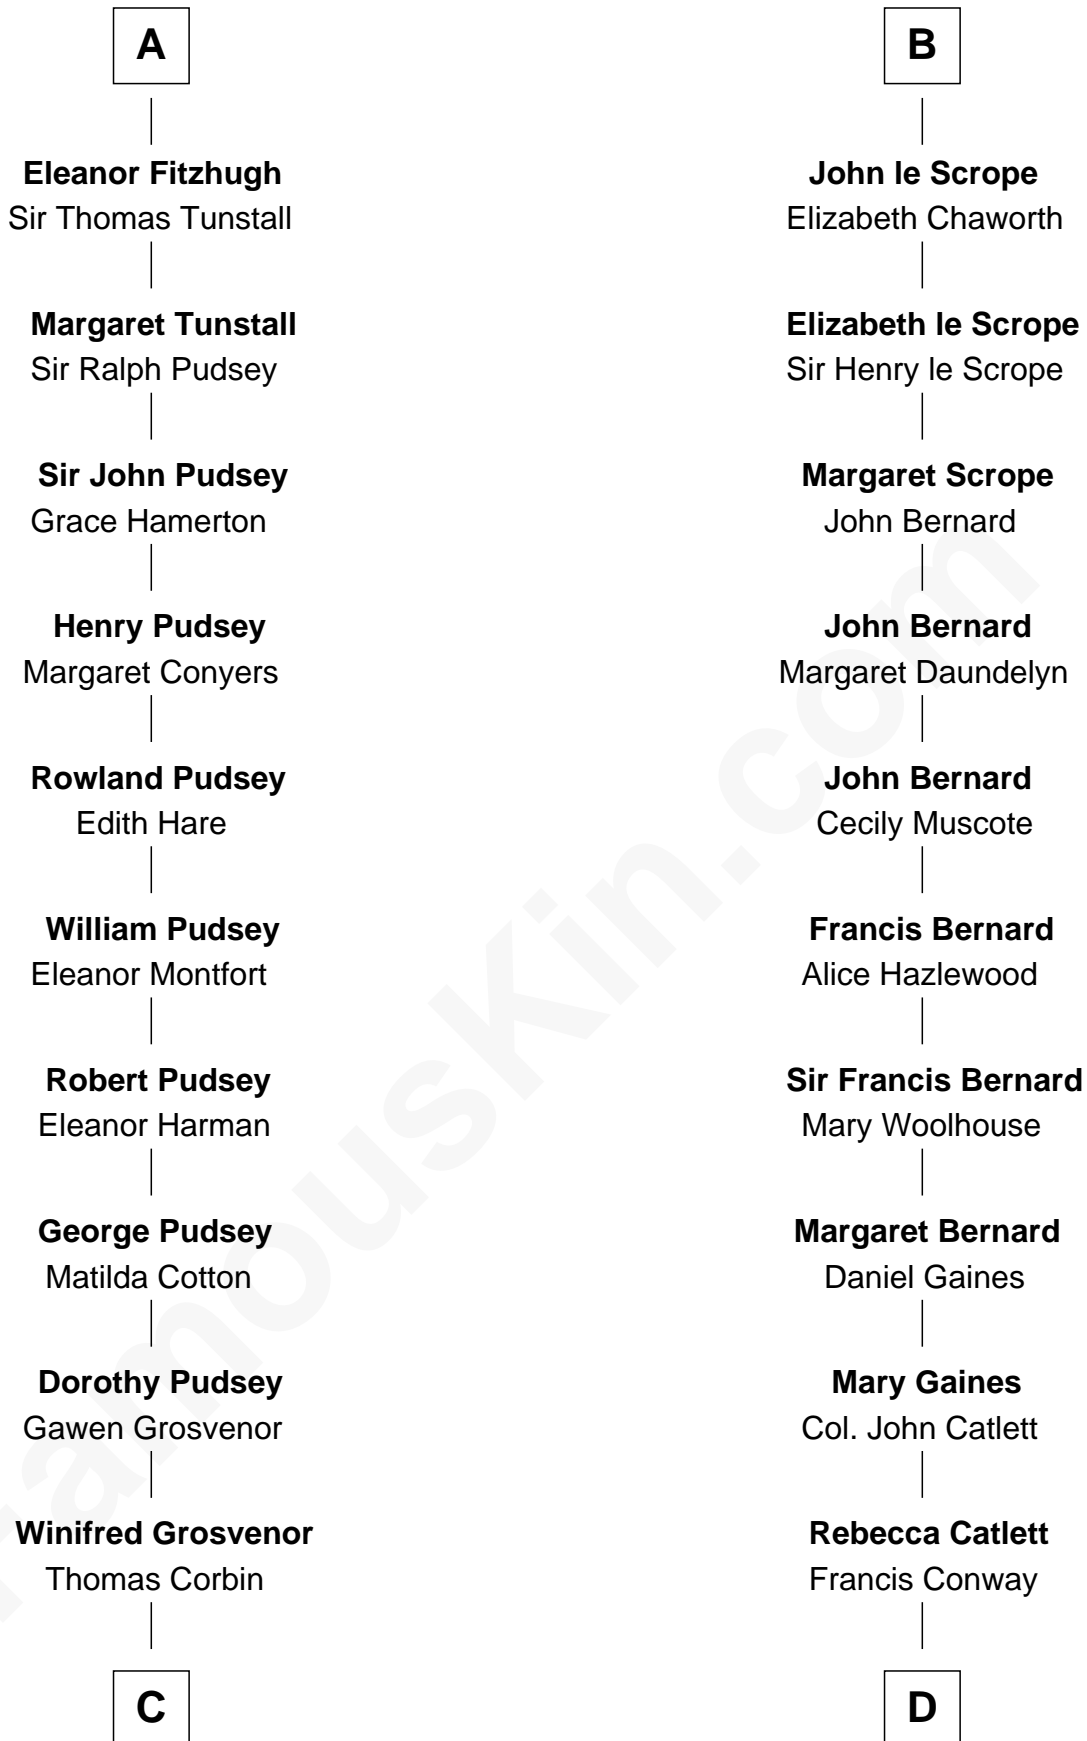

FamousKin.com Relationship Chart of

Thomas Sim Lee

2nd and 7th Governor of Maryland

18th cousin 3 times removed of

James Madison

4th U.S. President

William I, King of Scotland

----- Avenal

C

Henry Corbin
Alice Eltonhead

Laetitia Corbin
Richard Lee

Philip Lee
Sarah Brooke

Thomas Lee
Christiana Sim

Thomas Sim Lee
2nd and 7th Governor of Maryland

D

Eleanor Rose Conway
James Madison

James Madison
4th U.S. President

FamousKin.com