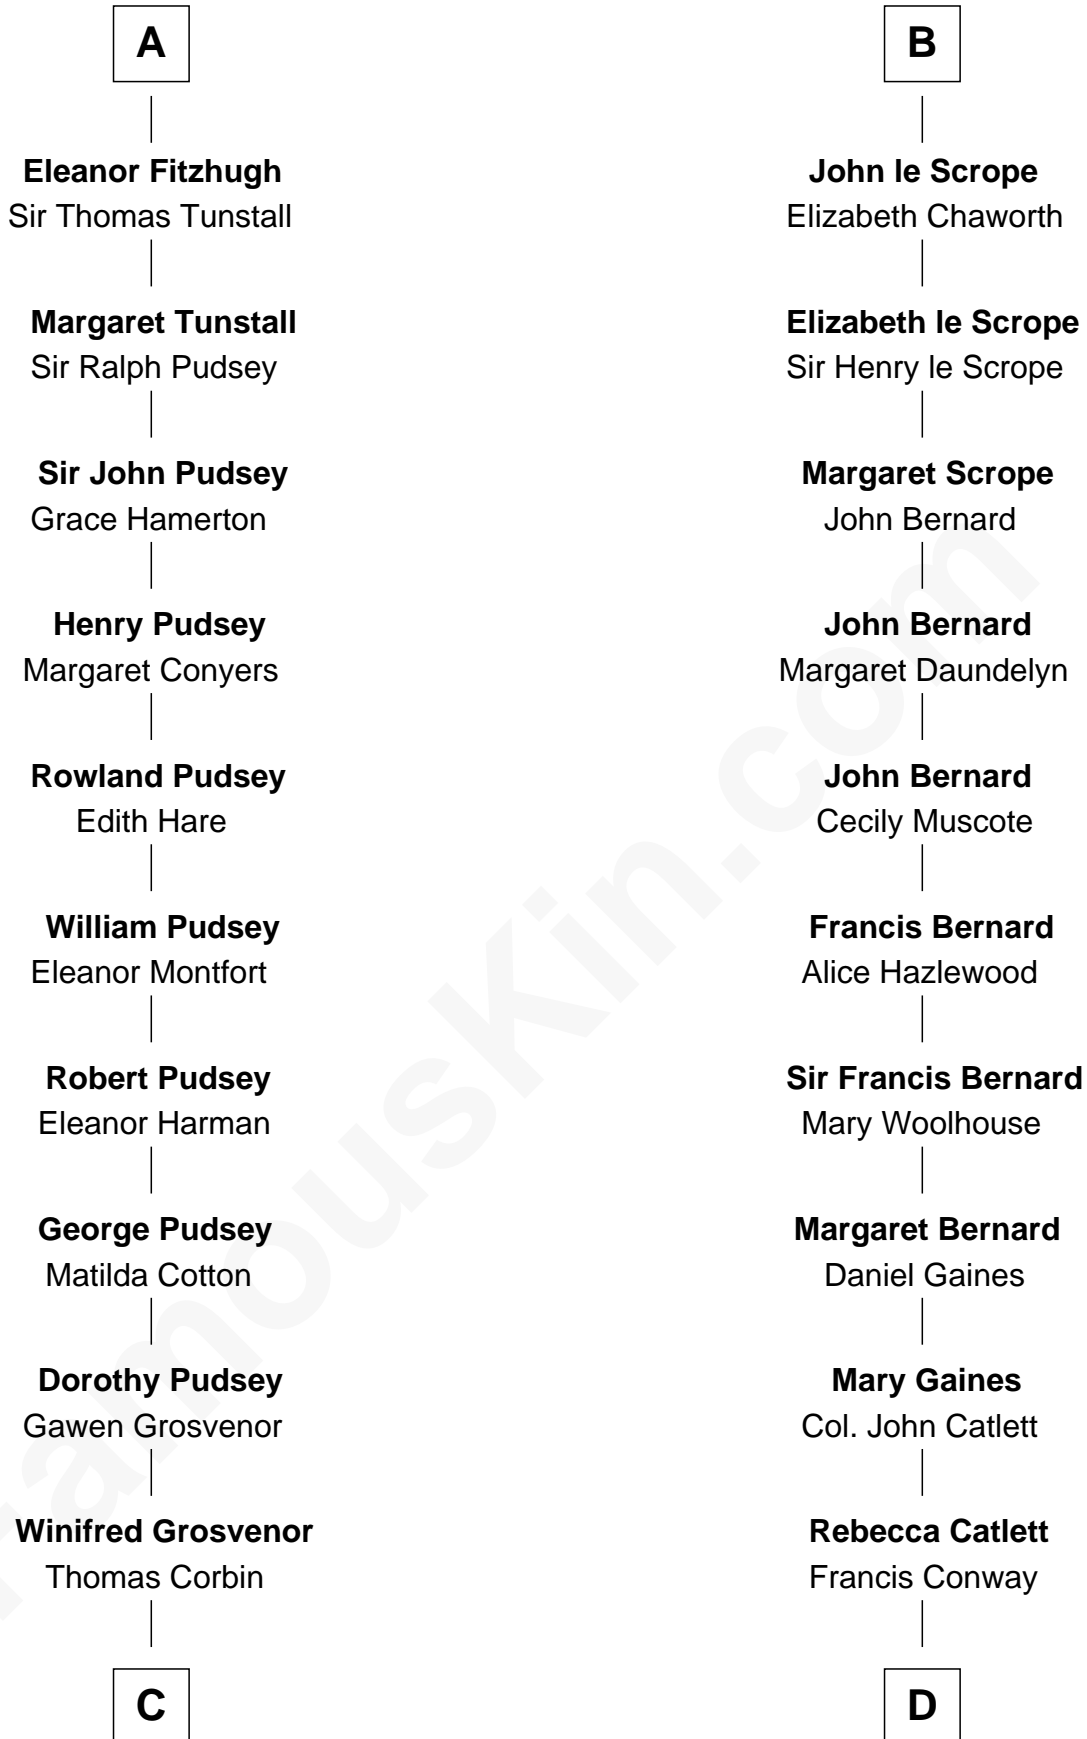

FamousKin.com Relationship Chart of

Thomas Sim Lee

2nd and 7th Governor of Maryland

18th cousin 3 times removed of

James Madison

4th U.S. President

Everard Ros
Rose Trusbut

C

Henry Corbin
Alice Eltonhead

Laetitia Corbin
Richard Lee

Philip Lee
Sarah Brooke

Thomas Lee
Christiana Sim

Thomas Sim Lee
2nd and 7th Governor of Maryland

D

Eleanor Rose Conway
James Madison

James Madison
4th U.S. President