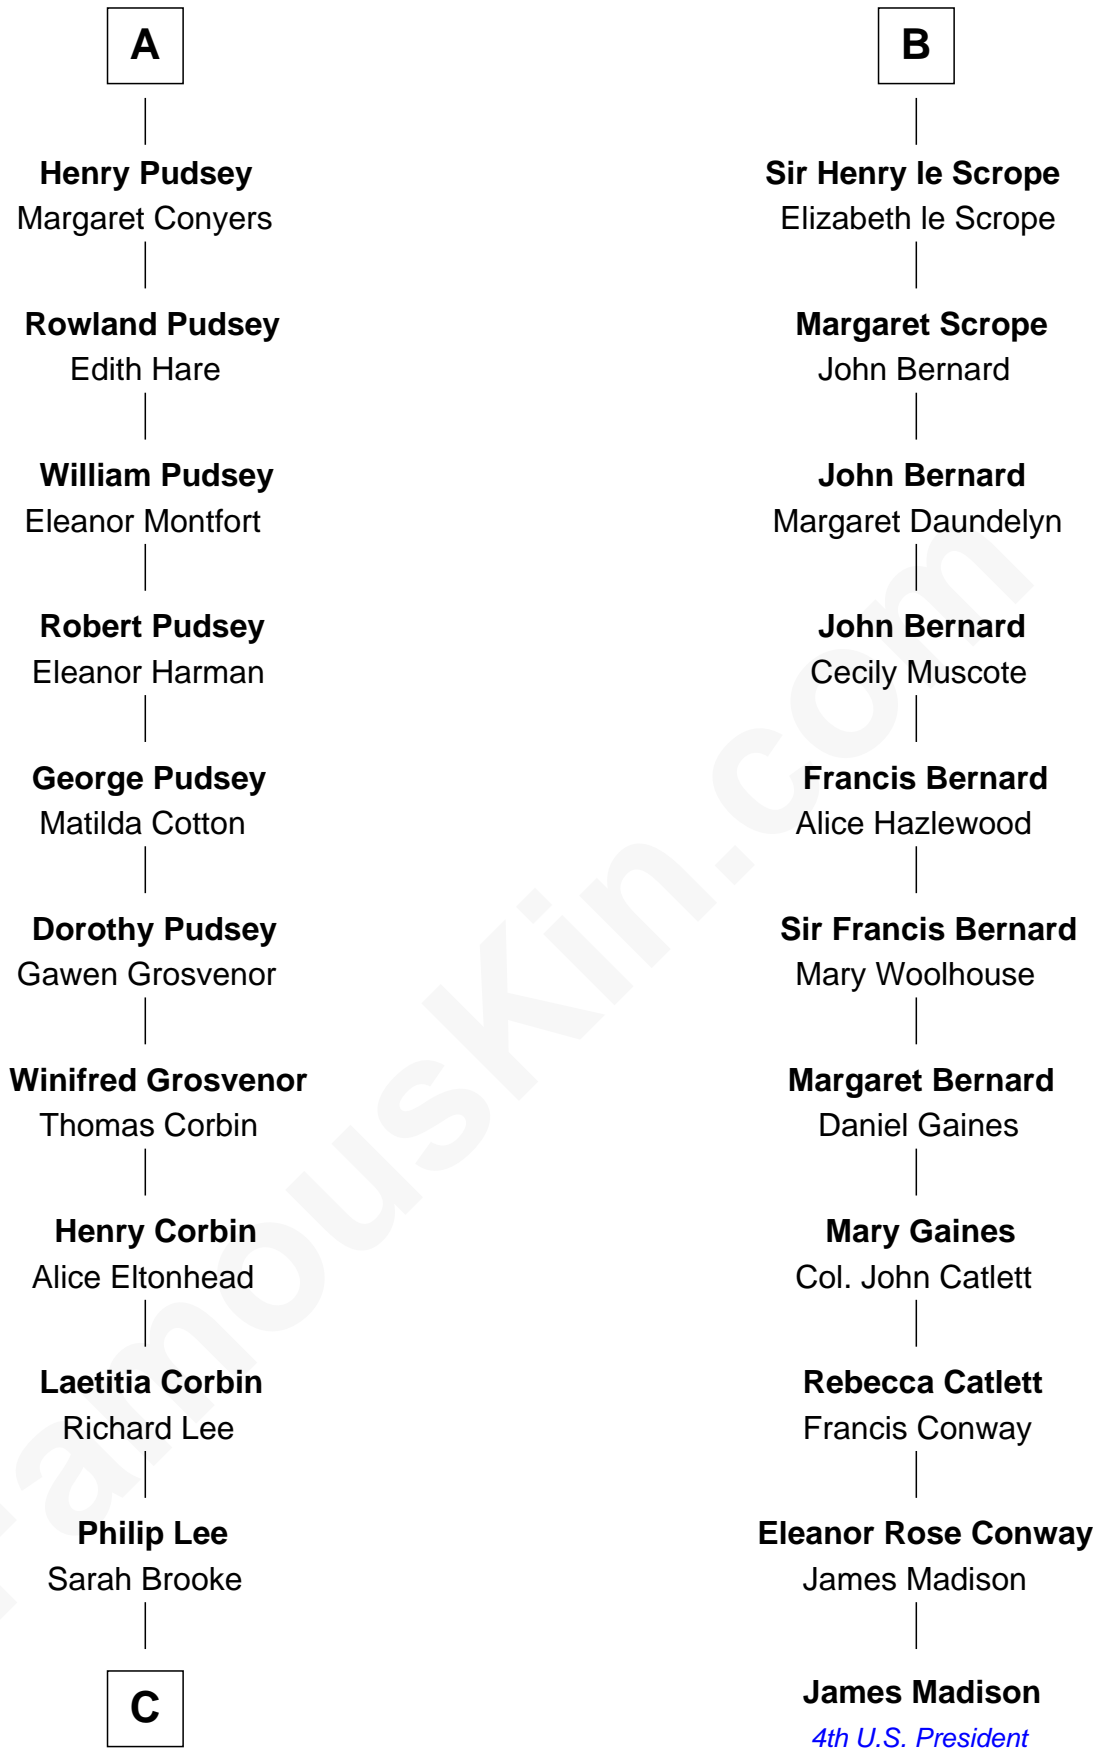

FamousKin.com Relationship Chart of

Thomas Sim Lee

2nd and 7th Governor of Maryland

17th cousin 1 time removed of

James Madison

4th U.S. President

John Fitz Robert

Ada de Baliol

C

—
Thomas Lee
Christiana Sim

—
Thomas Sim Lee
2nd and 7th Governor of Maryland

FamousKin.com