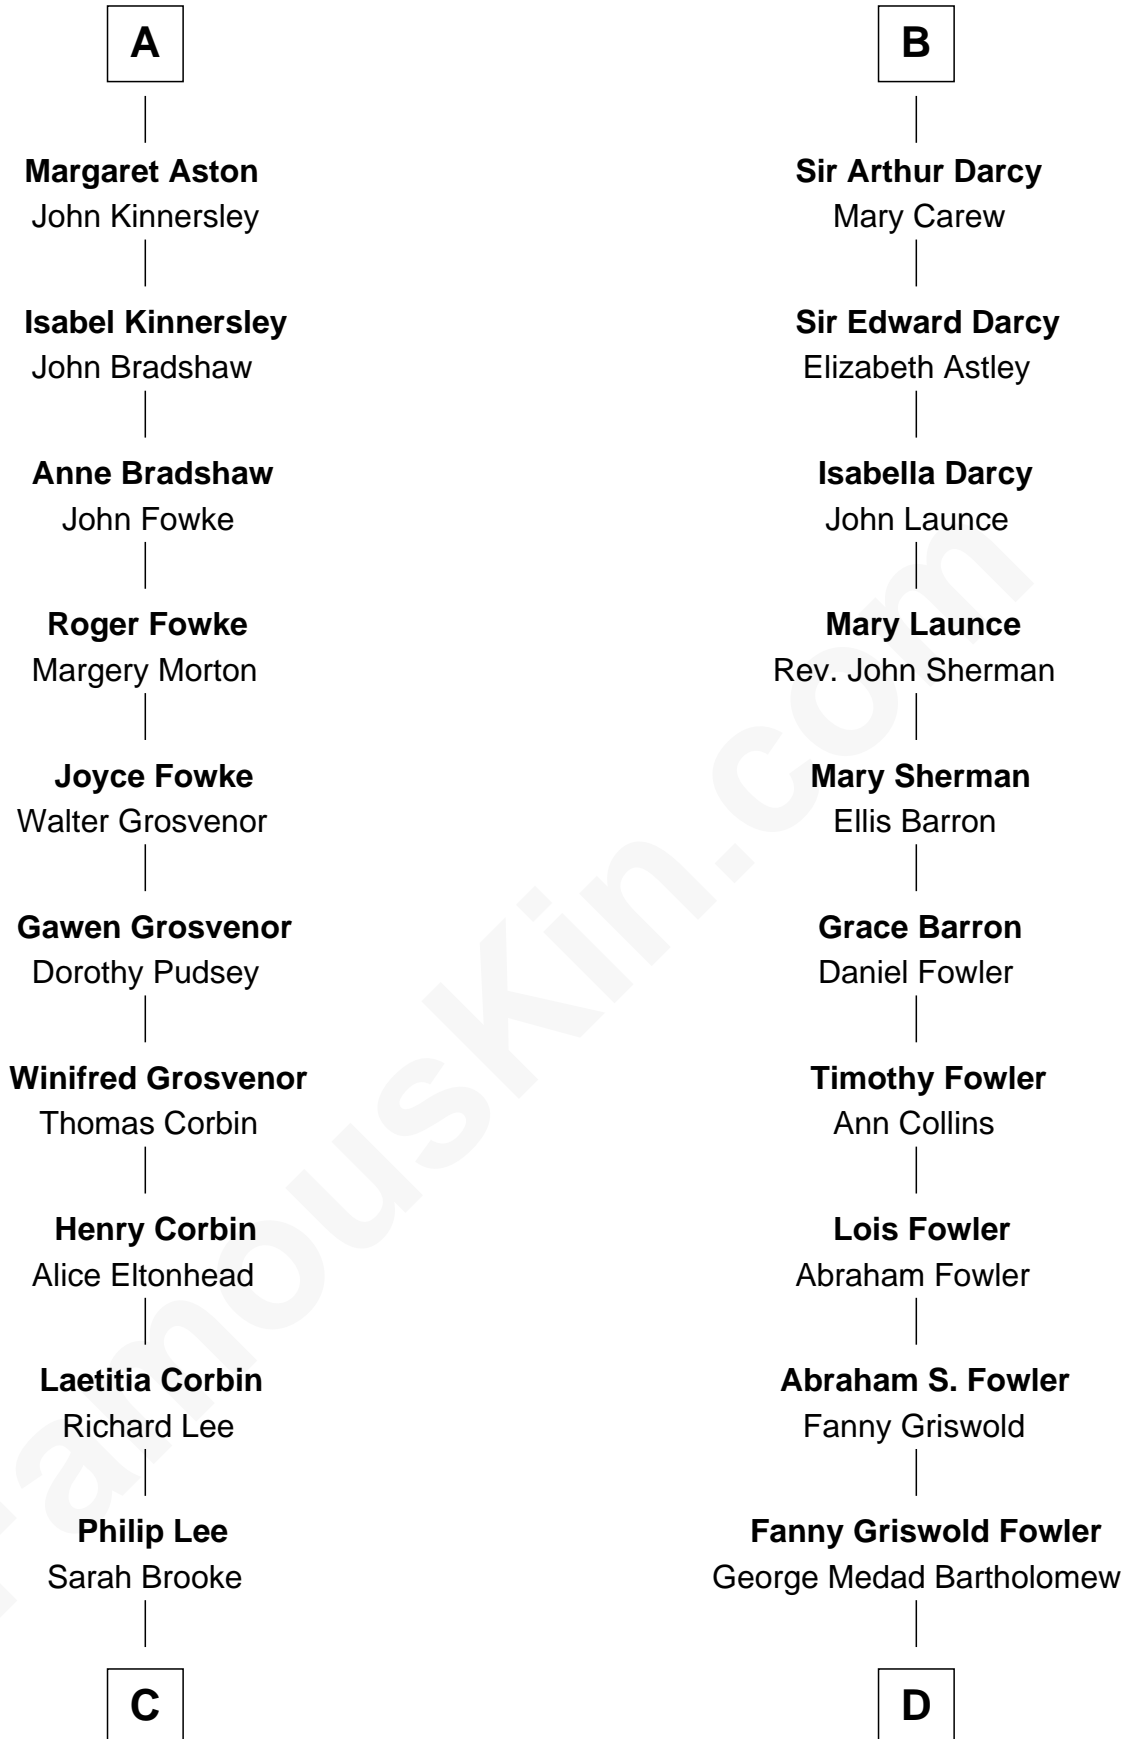

# FamousKin.com Relationship Chart of

**Thomas Sim Lee**

*2nd and 7th Governor of Maryland*

**18th cousin 2 times removed of**

**Bill Weld**

*68th Governor of Massachusetts*

**John de Botetourte**

Maud FitzThomas

Probable

**A**

**B**

**C**

**Thomas Lee**  
Christiana Sim

**Thomas Sim Lee**  
*2nd and 7th Governor of Maryland*

**D**

**Fanny Elizabeth Bartholomew**  
Dr. Francis Minot Weld

**Francis Minot Weld**  
Margaret Low White

**David Weld**  
Mary Blake Nichols

**Bill Weld**  
*68th Governor of Massachusetts*