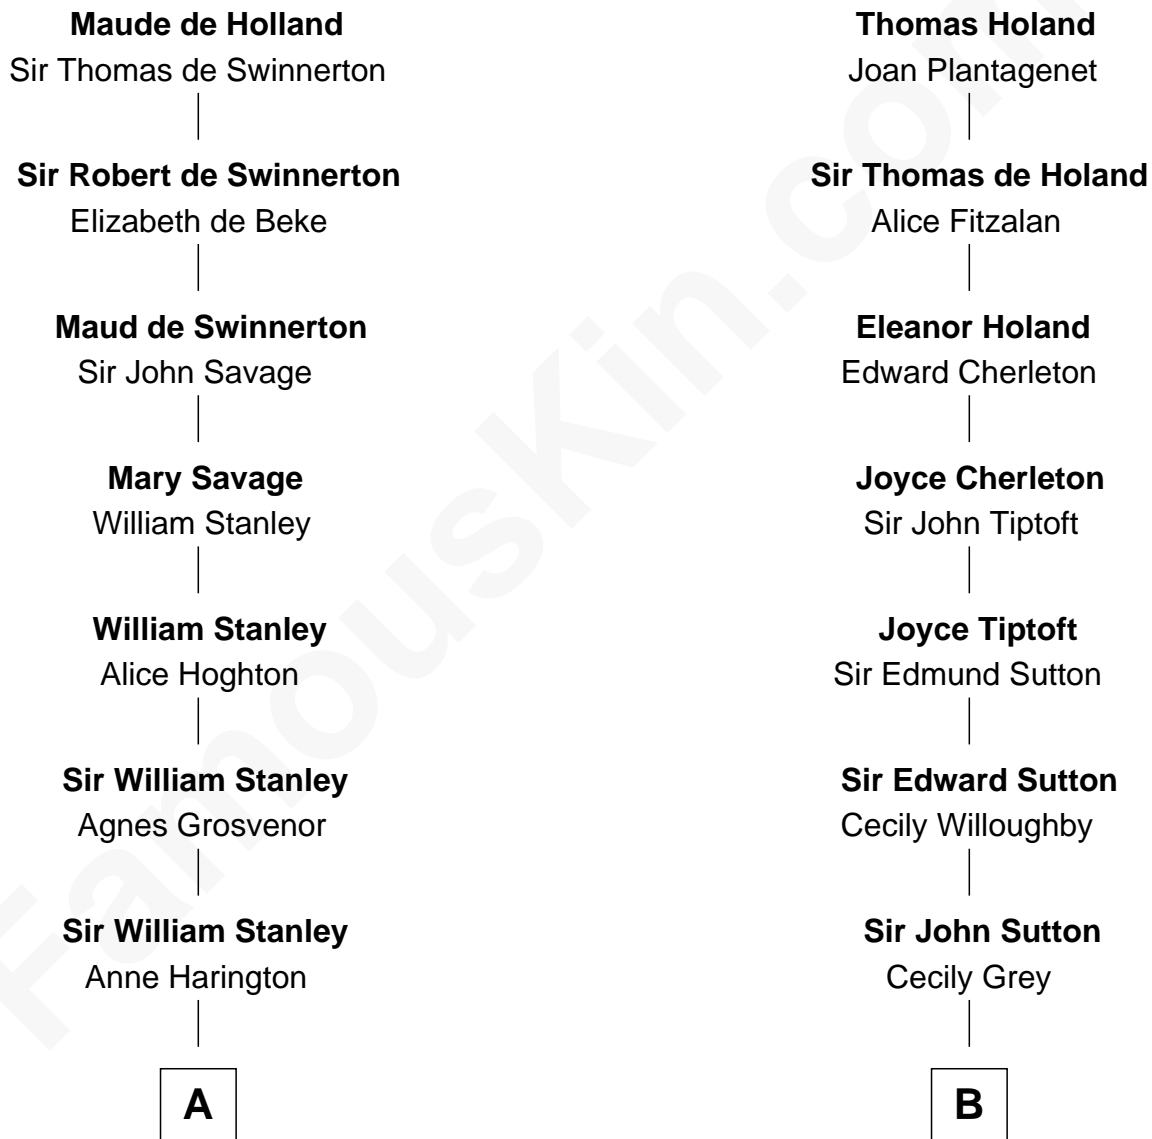

# FamousKin.com Relationship Chart of

**Thomas Sim Lee**

*2nd and 7th Governor of Maryland*

**14th cousin 6 times removed of**

**Bill Weld**

*68th Governor of Massachusetts*

**Sir Robert de Holland**

Maude la Zouche

**C**

—  
**Harriet Hillard**

William Augustus White

—  
**Margaret Low White**

Francis Minot Weld

—  
**David Weld**

Mary Blake Nichols

—  
**Bill Weld**

*68th Governor of Massachusetts*