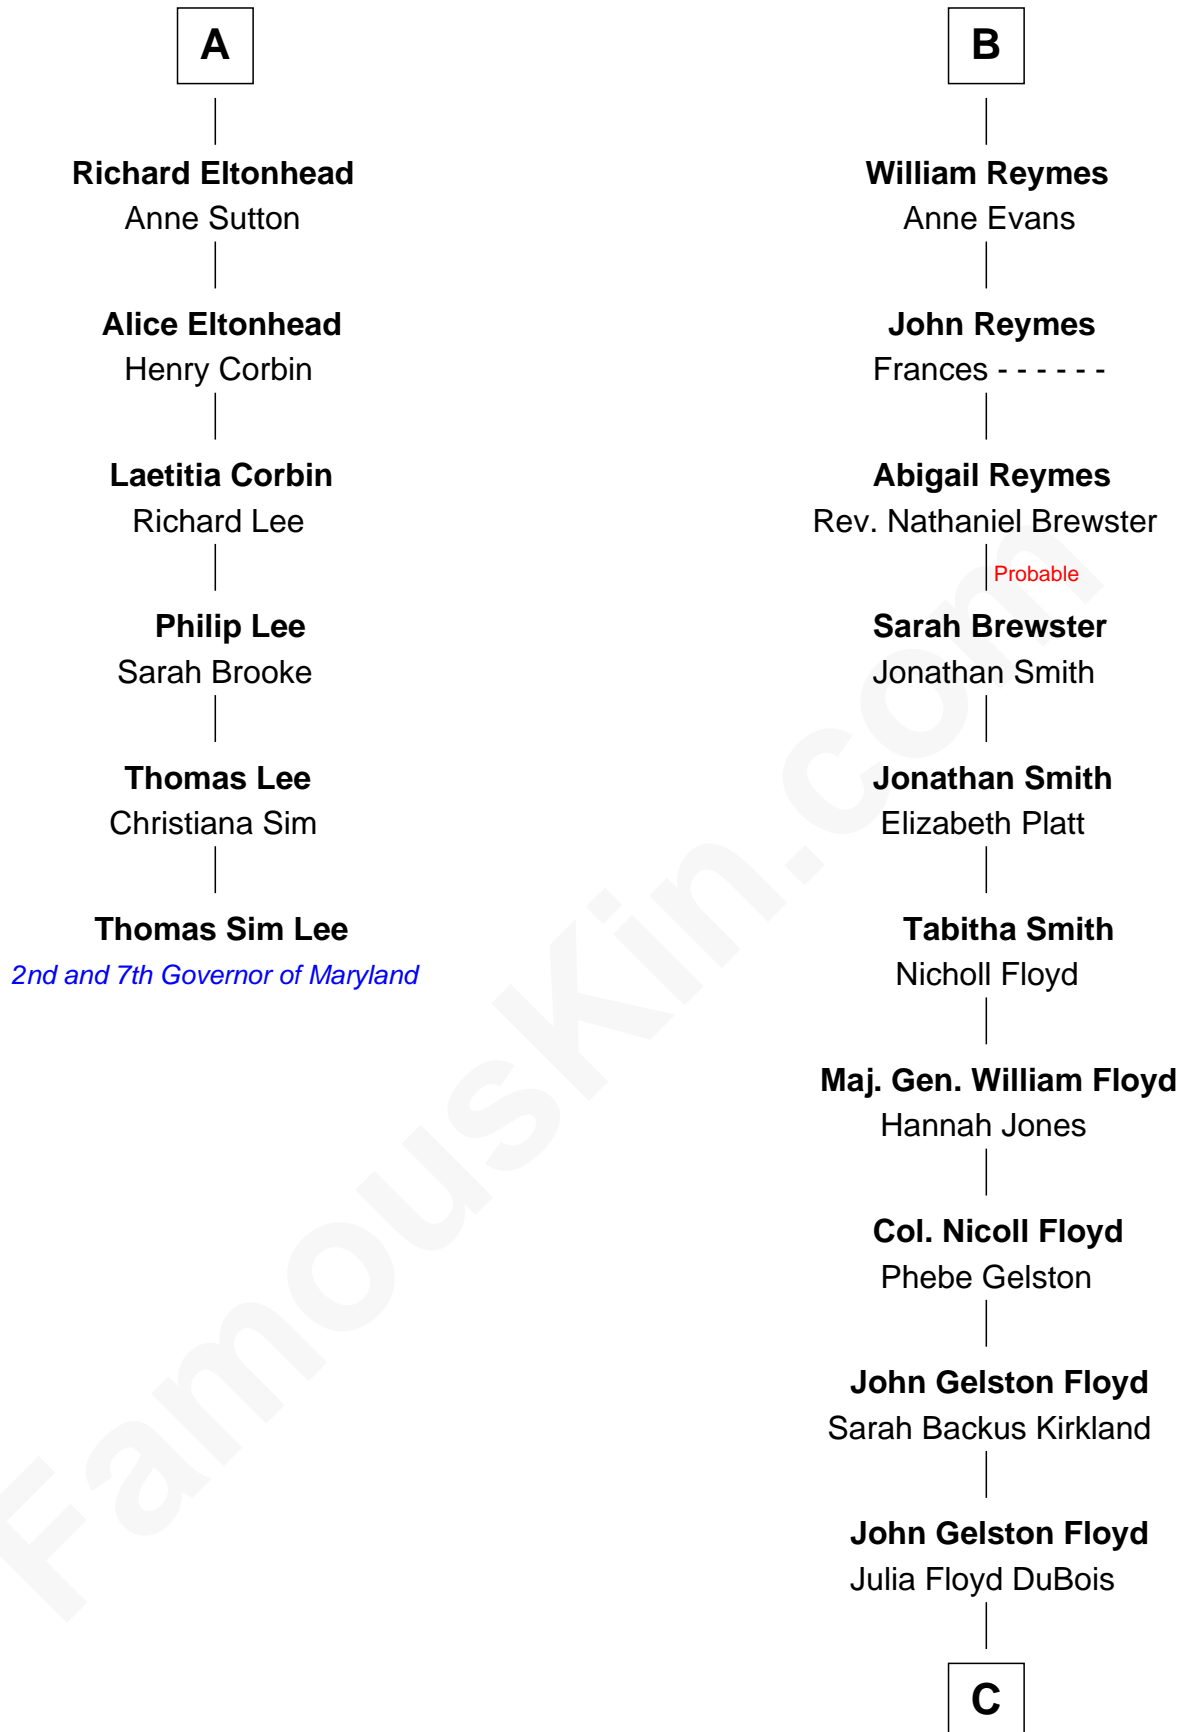

FamousKin.com Relationship Chart of

Thomas Sim Lee

2nd and 7th Governor of Maryland

12th cousin 7 times removed of

Bill Weld

68th Governor of Massachusetts

Sir Richard Fitzalan

Elizabeth de Bohun

Sir William Beauchamp

Joan Beauchamp

James Butler

Sir Thomas Butler

Anne Hankeford

Margaret Butler

Sir William Boleyn

Sir Edward Boleyn

Anne Tempest

Elizabeth Boleyn

Thomas Payne

Mary Payne

William Reymes

B

C

Cornelia DuBois Floyd
John Treadwell Nichols

Mary Blake Nichols
David Weld

Bill Weld

68th Governor of Massachusetts

FamousKin.com