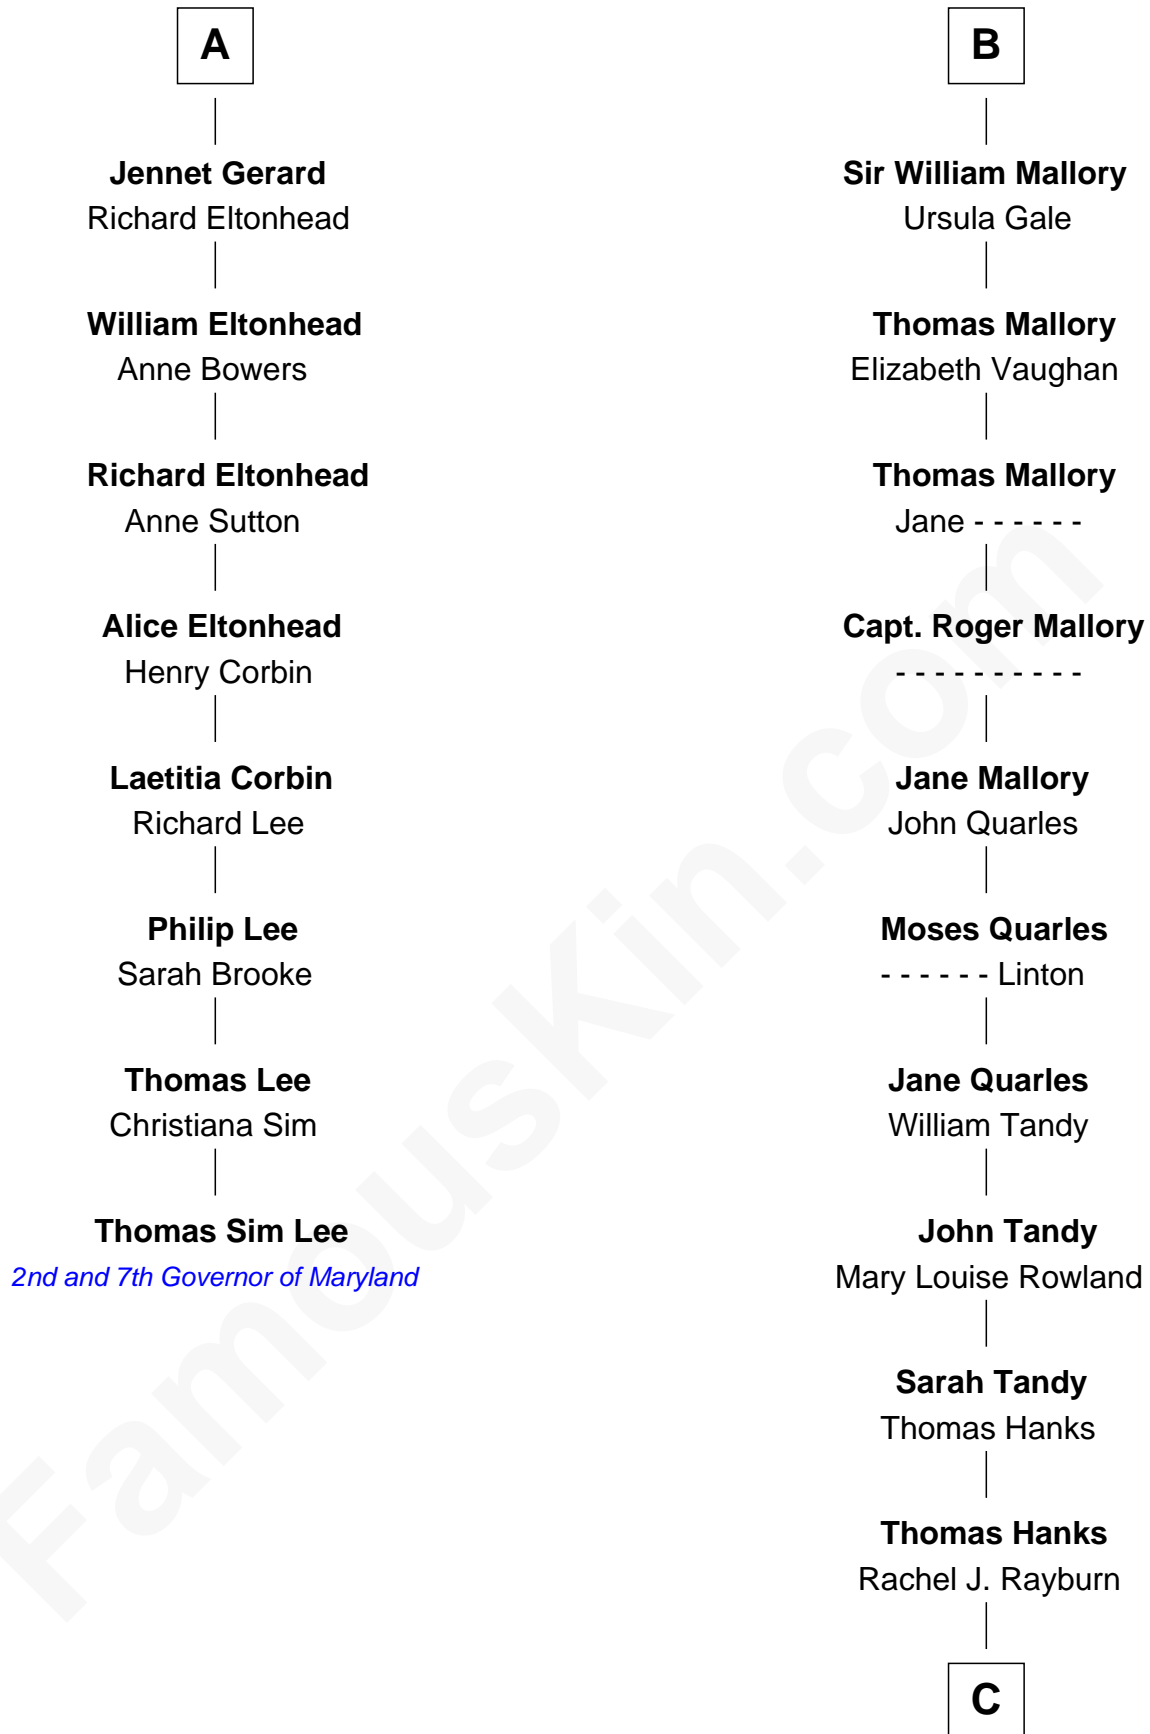

FamousKin.com Relationship Chart of

Thomas Sim Lee

2nd and 7th Governor of Maryland

14th cousin 6 times removed of

Tom Hanks

Movie Actor

Edmund Fitzalan

Alice de Warenne

Richard Fitzalan
Eleanor Plantagenet

Sir Richard Fitzalan
Elizabeth de Bohun

Elizabeth Fitzalan
Sir Robert Goushill

Joan Goushill
Sir Thomas Stanley

Katherine Stanley
Sir John Savage

Dulcia Savage
Sir Henry Bold

Maud Bold
Thomas Gerard

A

Aline Fitzalan

Sir Roger le Strange

Lucy le Strange
Sir William Willoughby

Margery Willoughby
Sir William FitzHugh

Lora FitzHugh
Sir John Constable

Joan Constable
Sir William Mallory

Sir John Mallory
Margaret Thwaites

Sir William Mallory
Jane Norton

B

C

Daniel Boone Hanks
Mary Catherine Mefford

Ernest Buel Hanks
Gladys Hilda Ball

Amos Mefford Hanks
Janet Marylyn Frager

Tom Hanks
Movie Actor