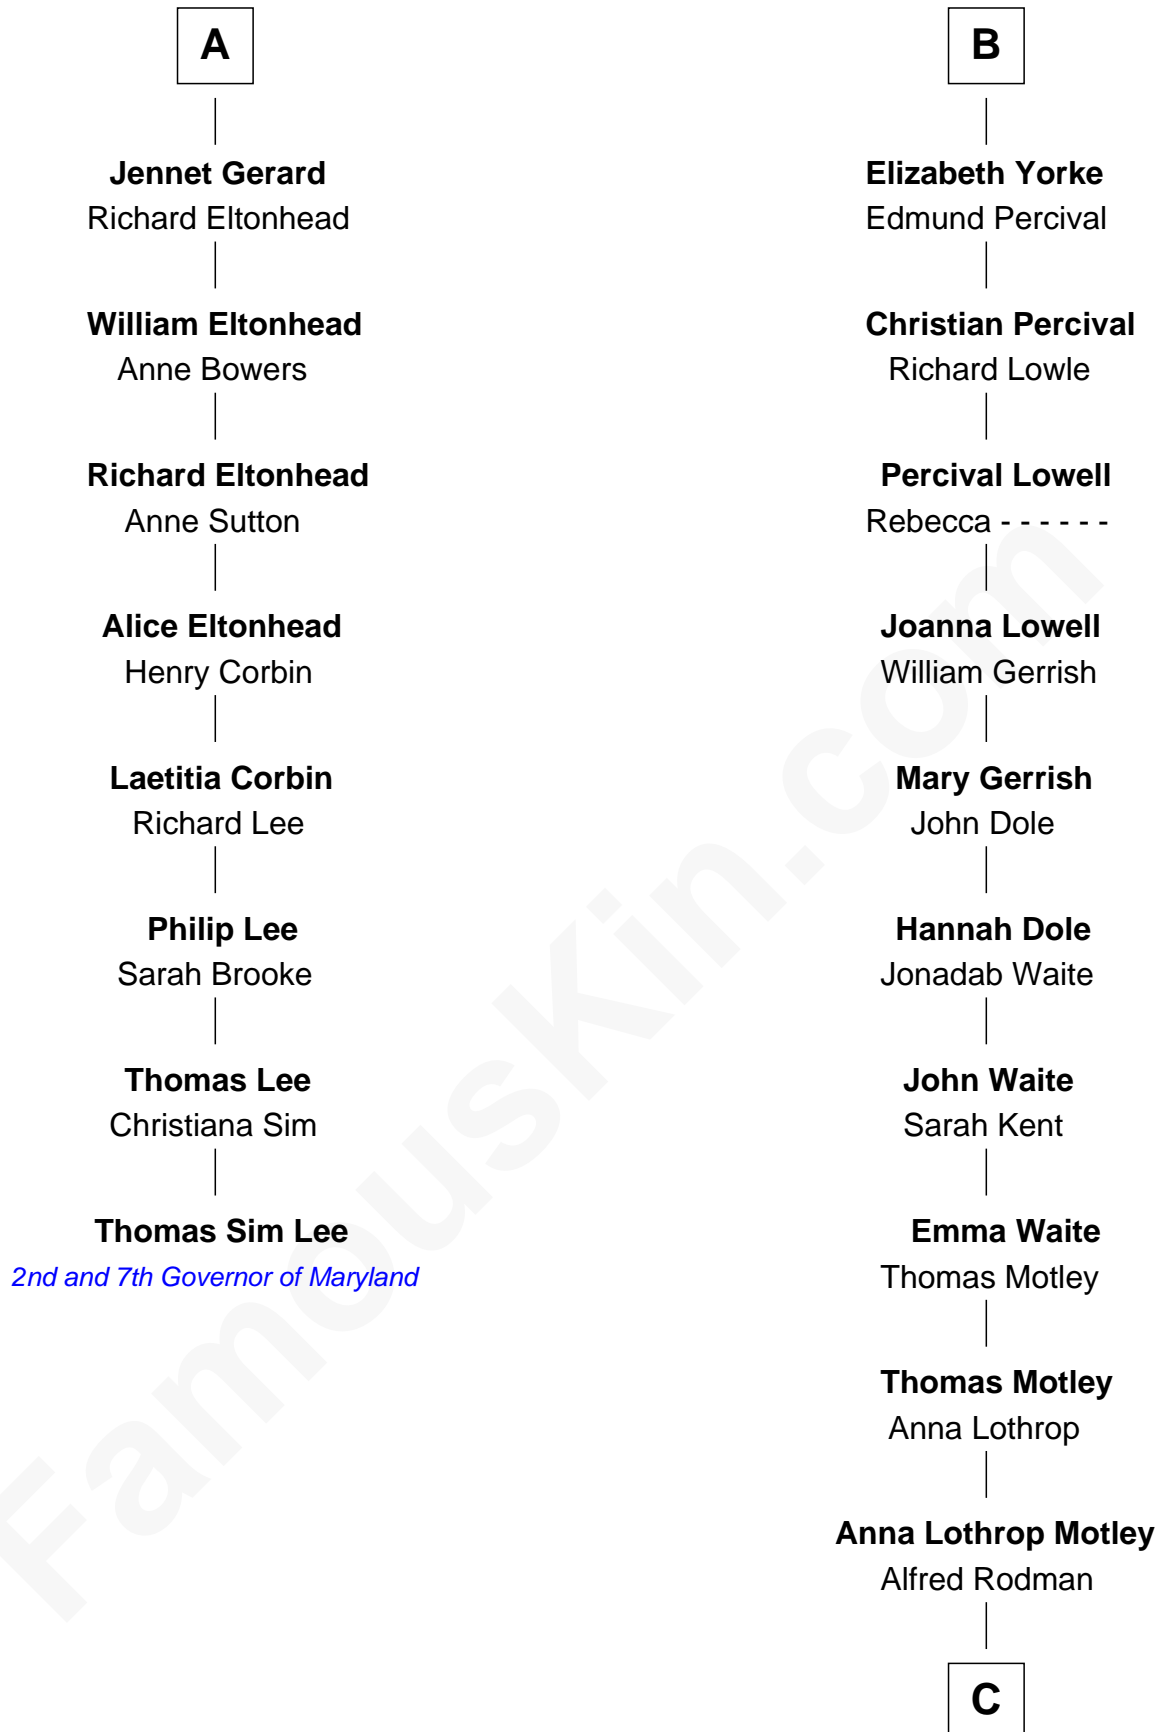

FamousKin.com

Relationship Chart of

Thomas Sim Lee

2nd and 7th Governor of Maryland

14th cousin 6 times removed of

Tuesday Weld

TV and Movie Actress

Humphrey de Bohun

Elizabeth Plantagenet

Sir William de Bohun
Elizabeth de Badlesmere

Elizabeth de Bohun
Sir Richard Fitzalan

Elizabeth Fitzalan
Sir Robert Goushill

Joan Goushill
Sir Thomas Stanley

Katherine Stanley
Sir John Savage

Dulcia Savage
Sir Henry Bold

Maud Bold
Thomas Gerard

A

Margaret de Bohun
Sir Hugh de Courtnay

Elizabeth de Courtnay
Sir Andrew Luttrell

Sir Hugh Luttrell
Catherine de Beaumont

Sir John Luttrell
Margaret Touchet

Sir James Luttrell
Elizabeth Courtnay

Sir Hugh Luttrell
Margaret Hill

Eleanor Luttrell
Roger Yorke

B

C

Eloise Rodman
Stephen Minot Weld

Edward Motley Weld
Sarah Lothrop King

Lothrop Motley Weld
Yosene Balfour Ker