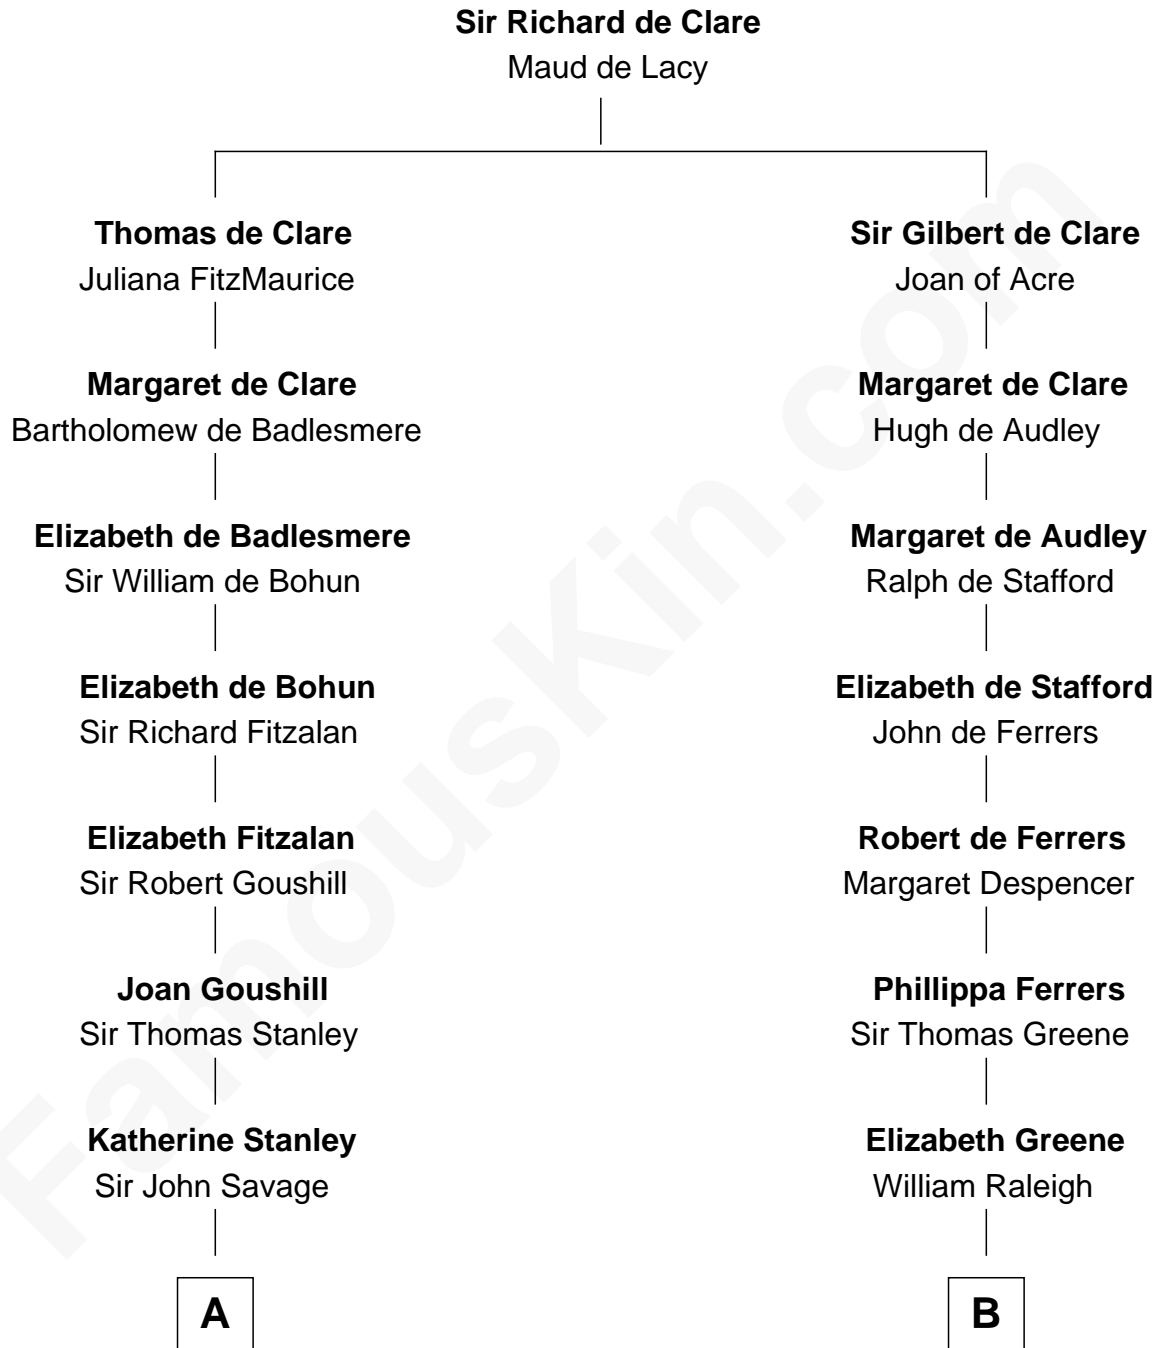

FamousKin.com Relationship Chart of

Thomas Sim Lee

2nd and 7th Governor of Maryland

16th cousin 3 times removed of

Melvil Dewey

Inventor of the Dewey Decimal System

C

—
Polly Cole
David Dewey

—
Joel Dewey
Eliza Green

—
Melvil Dewey
Dewey Decimal System

FamousKin.com