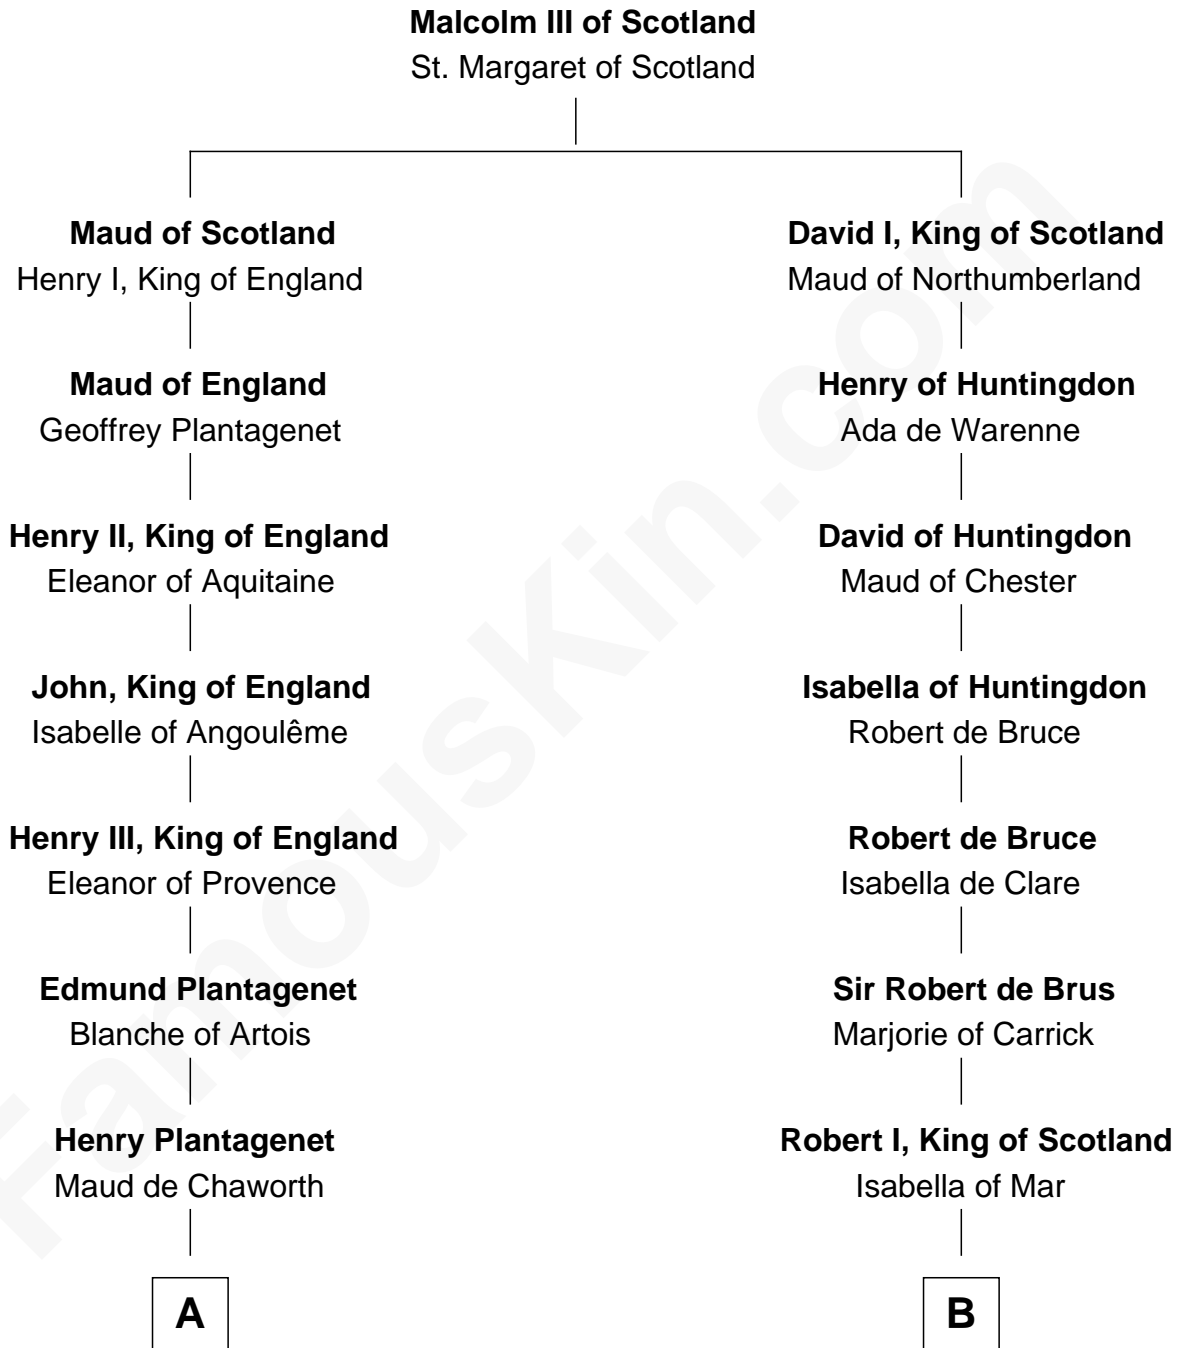

FamousKin.com Relationship Chart of

Thomas Sim Lee

2nd and 7th Governor of Maryland

20th cousin 1 time removed of

Philip Livingston

Signer of the Declaration of Independence

C

Alice Eltonhead