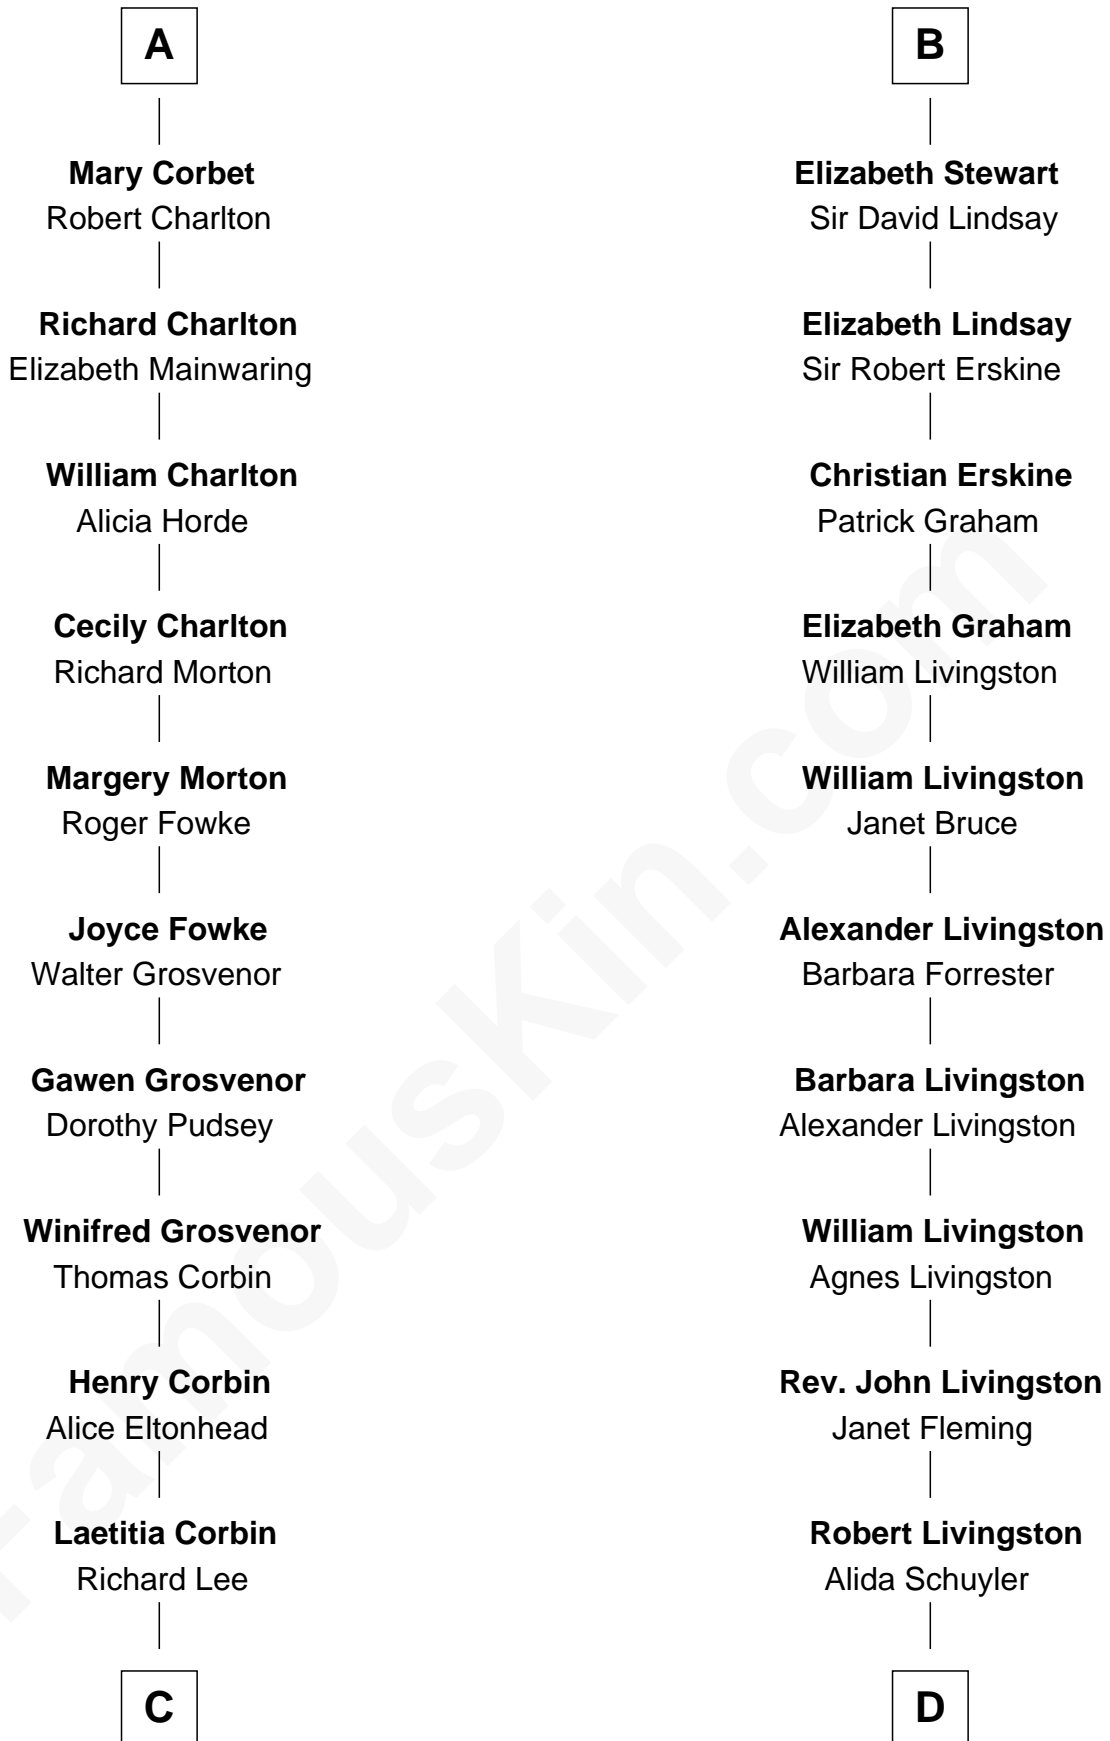

FamousKin.com Relationship Chart of

Thomas Sim Lee

2nd and 7th Governor of Maryland

18th cousin 1 time removed of

Philip Livingston

Signer of the Declaration of Independence

C

Philip Lee
Sarah Brooke

Thomas Lee
Christiana Sim

Thomas Sim Lee
2nd and 7th Governor of Maryland

D

Philip Livingston
Catrina Van Brugh

Philip Livingston
Signer of Declaration of Independence

FamousKin.com