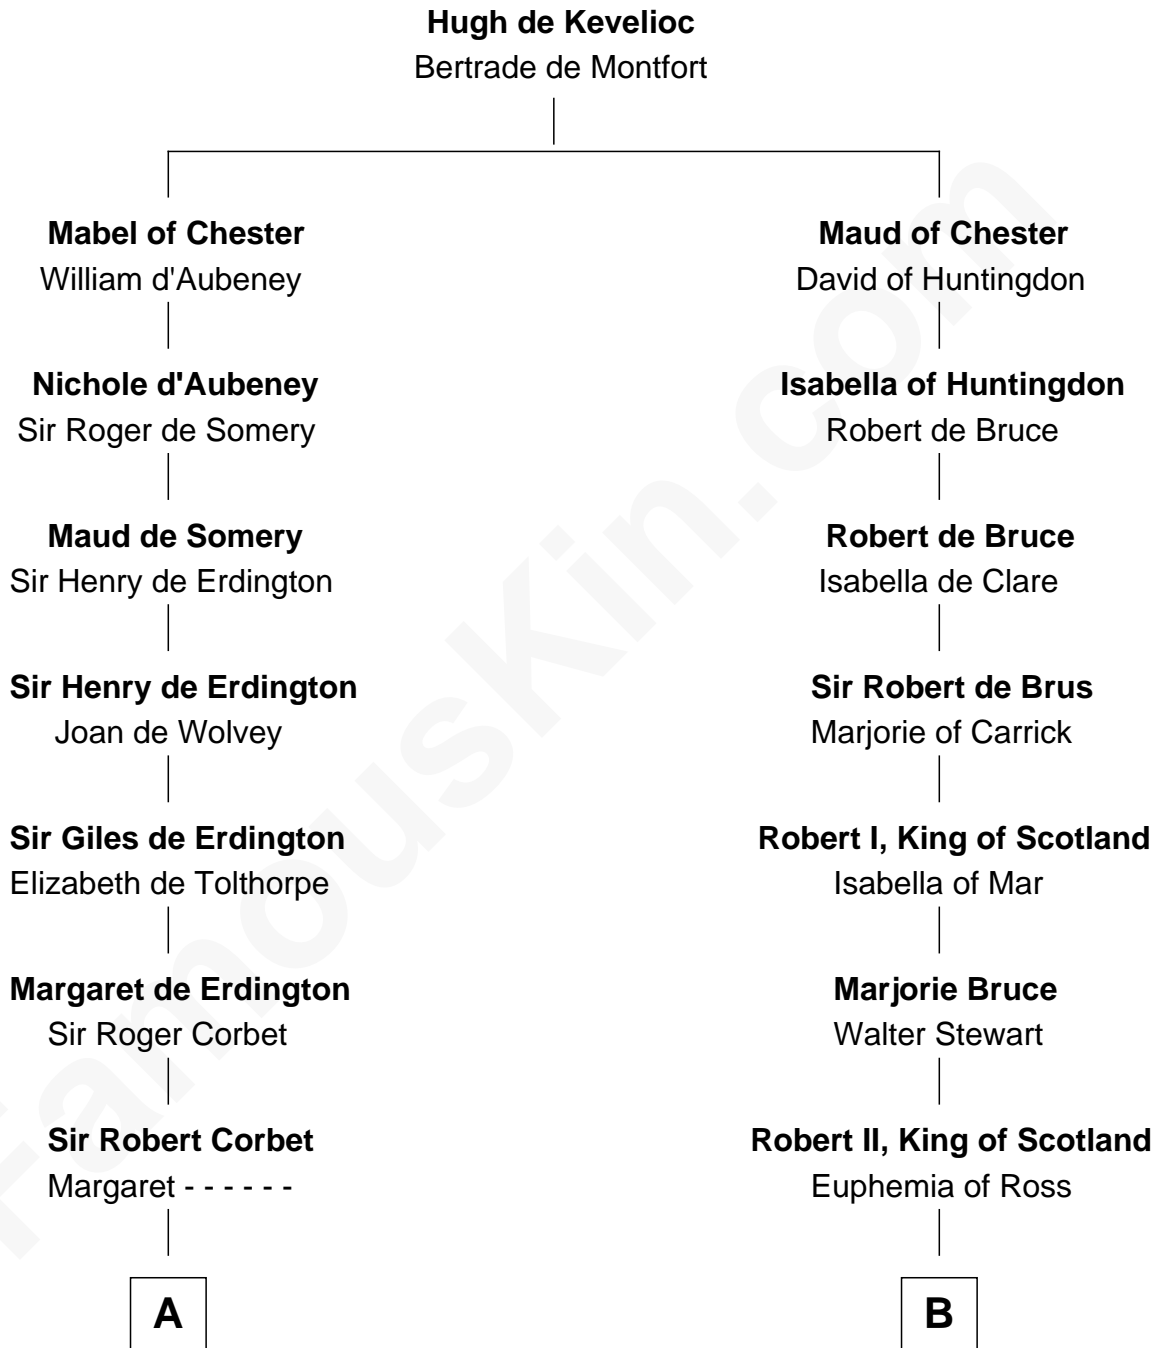

FamousKin.com Relationship Chart of

Thomas Sim Lee

2nd and 7th Governor of Maryland

18th cousin 1 time removed of

Philip Livingston

Signer of the Declaration of Independence

C

Philip Lee
Sarah Brooke

Thomas Lee
Christiana Sim

Thomas Sim Lee
2nd and 7th Governor of Maryland

D

Philip Livingston
Catrina Van Brugh

Philip Livingston
Signer of Declaration of Independence

FamousKin.com