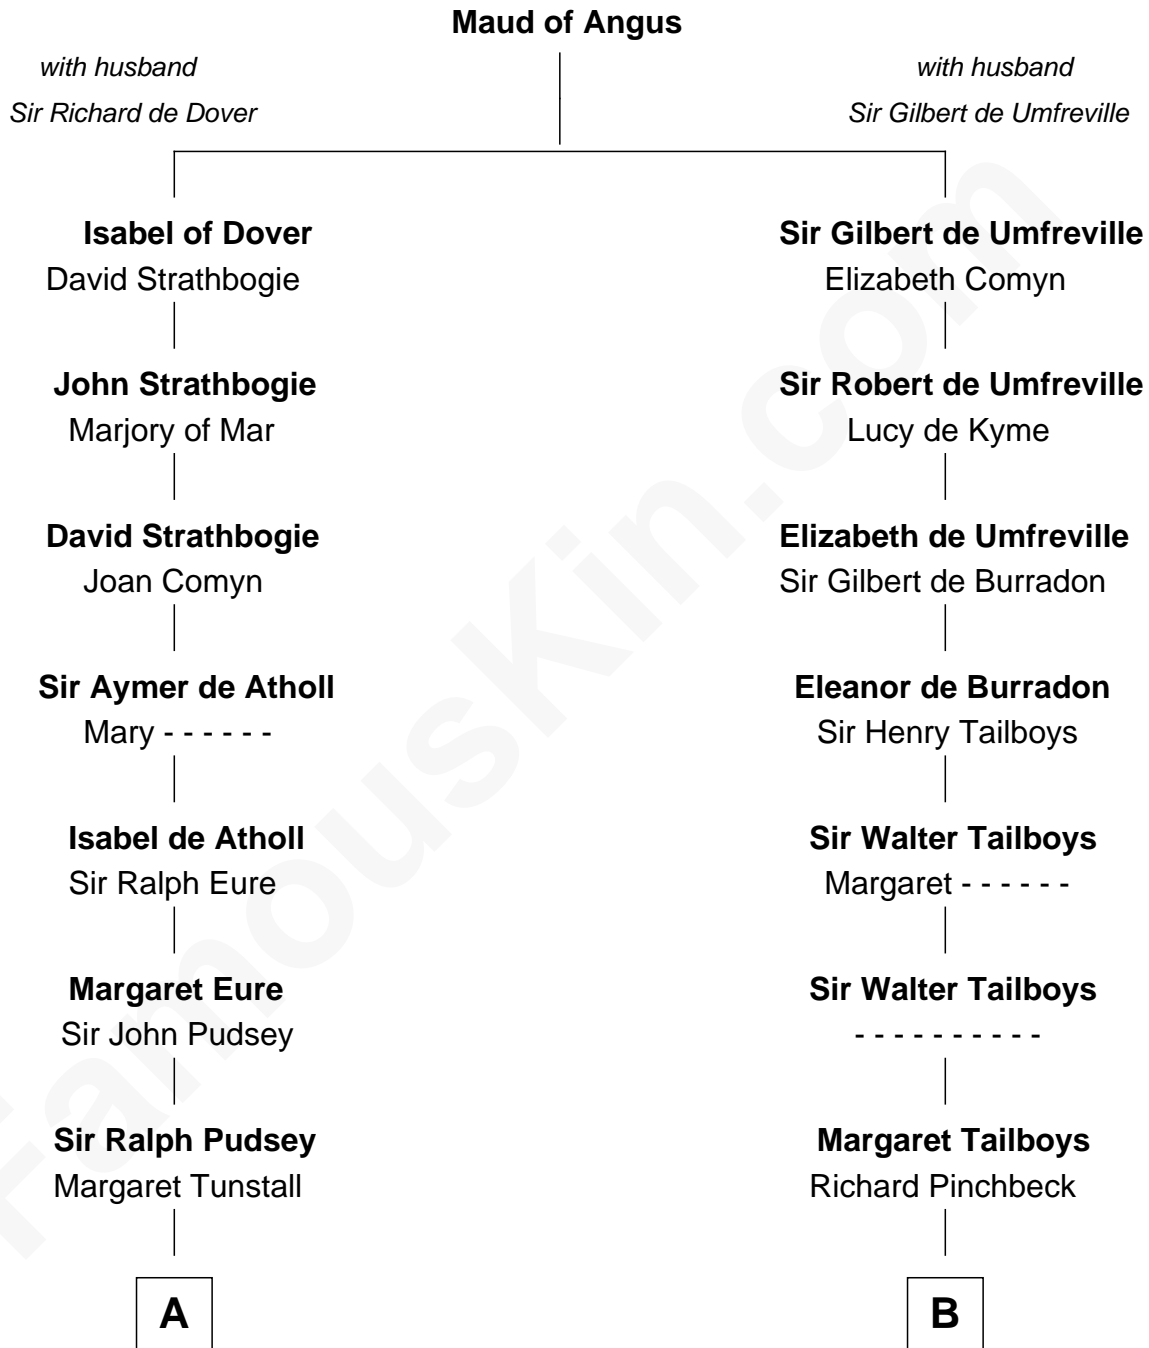

FamousKin.com Relationship Chart of

Thomas Sim Lee

2nd and 7th Governor of Maryland

17th cousin 2 times removed of

Charles Carroll

Signer of the Declaration of Independence

C

Philip Lee
Sarah Brooke

Thomas Lee
Christiana Sim

Thomas Sim Lee
2nd and 7th Governor of Maryland

FamousKin.com