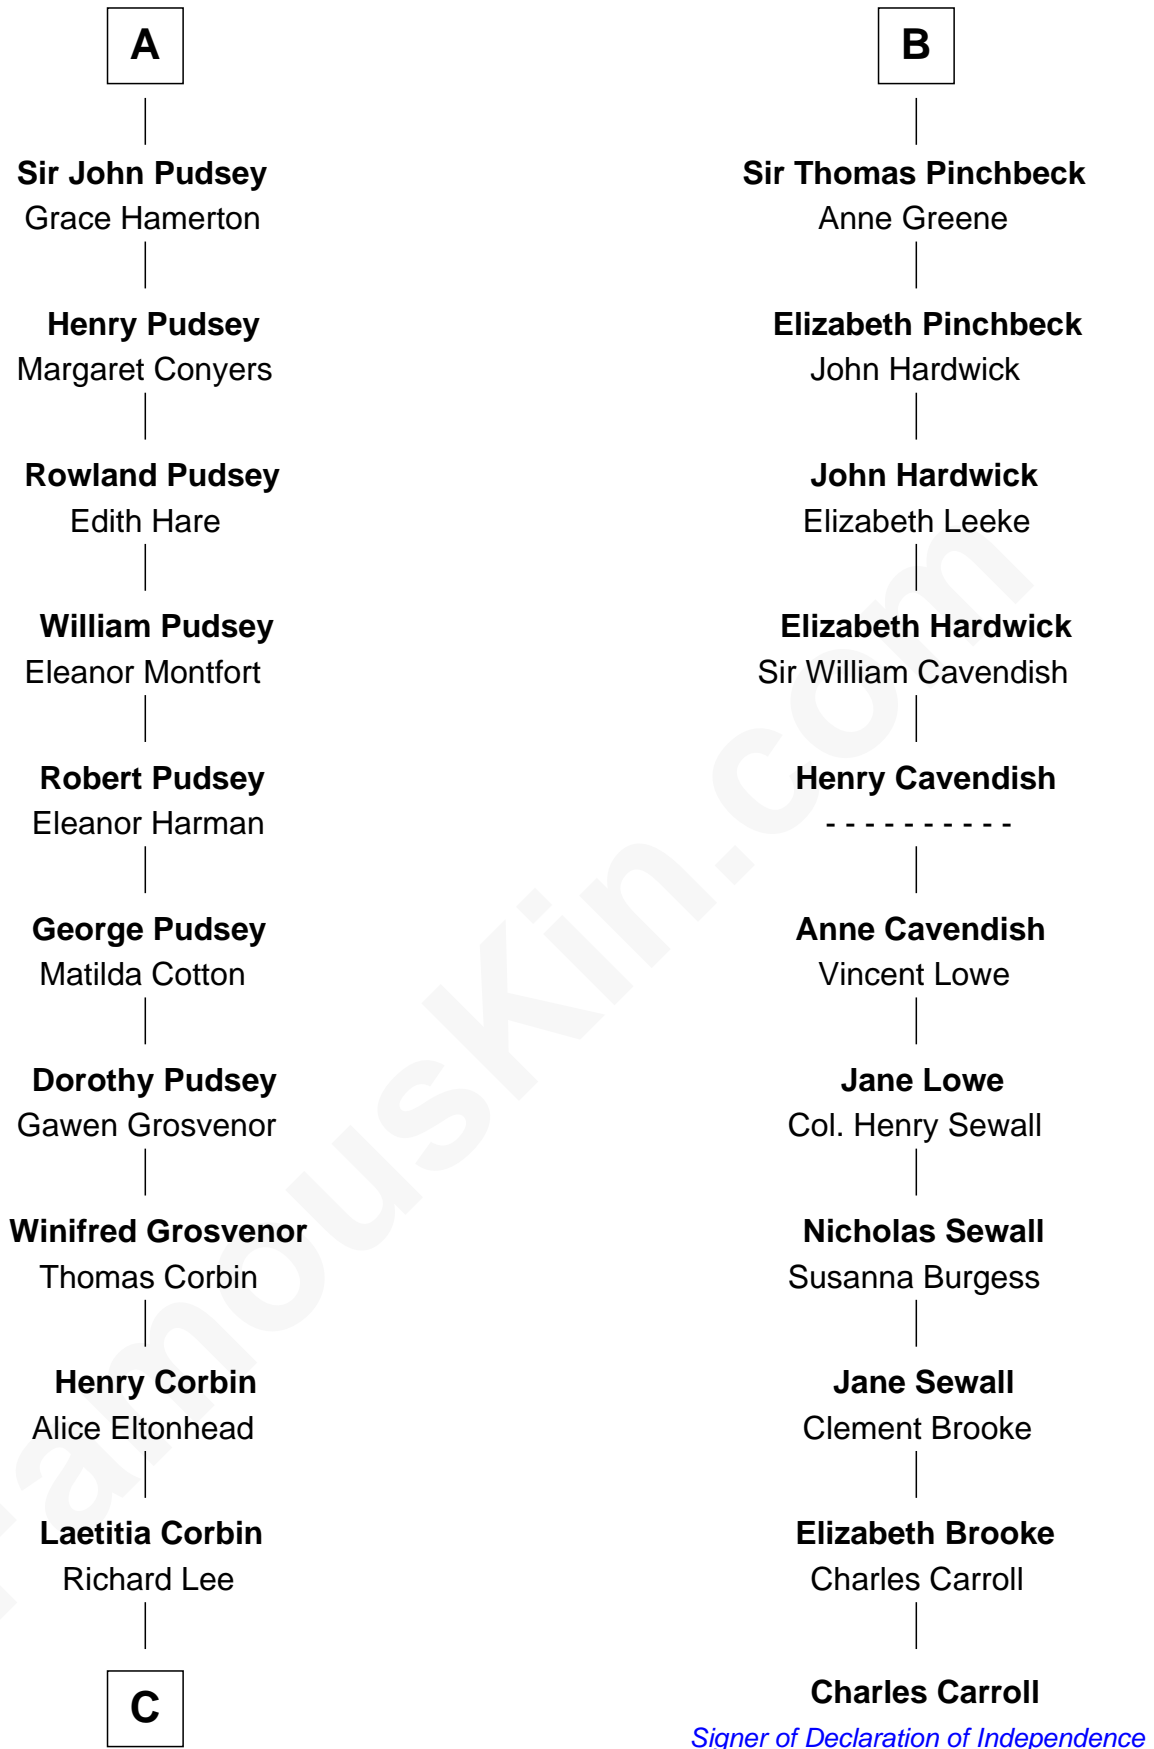

FamousKin.com Relationship Chart of

Thomas Sim Lee

2nd and 7th Governor of Maryland

17th cousin 2 times removed of

Charles Carroll

Signer of the Declaration of Independence

C

Philip Lee
Sarah Brooke

Thomas Lee
Christiana Sim

Thomas Sim Lee
2nd and 7th Governor of Maryland

FamousKin.com