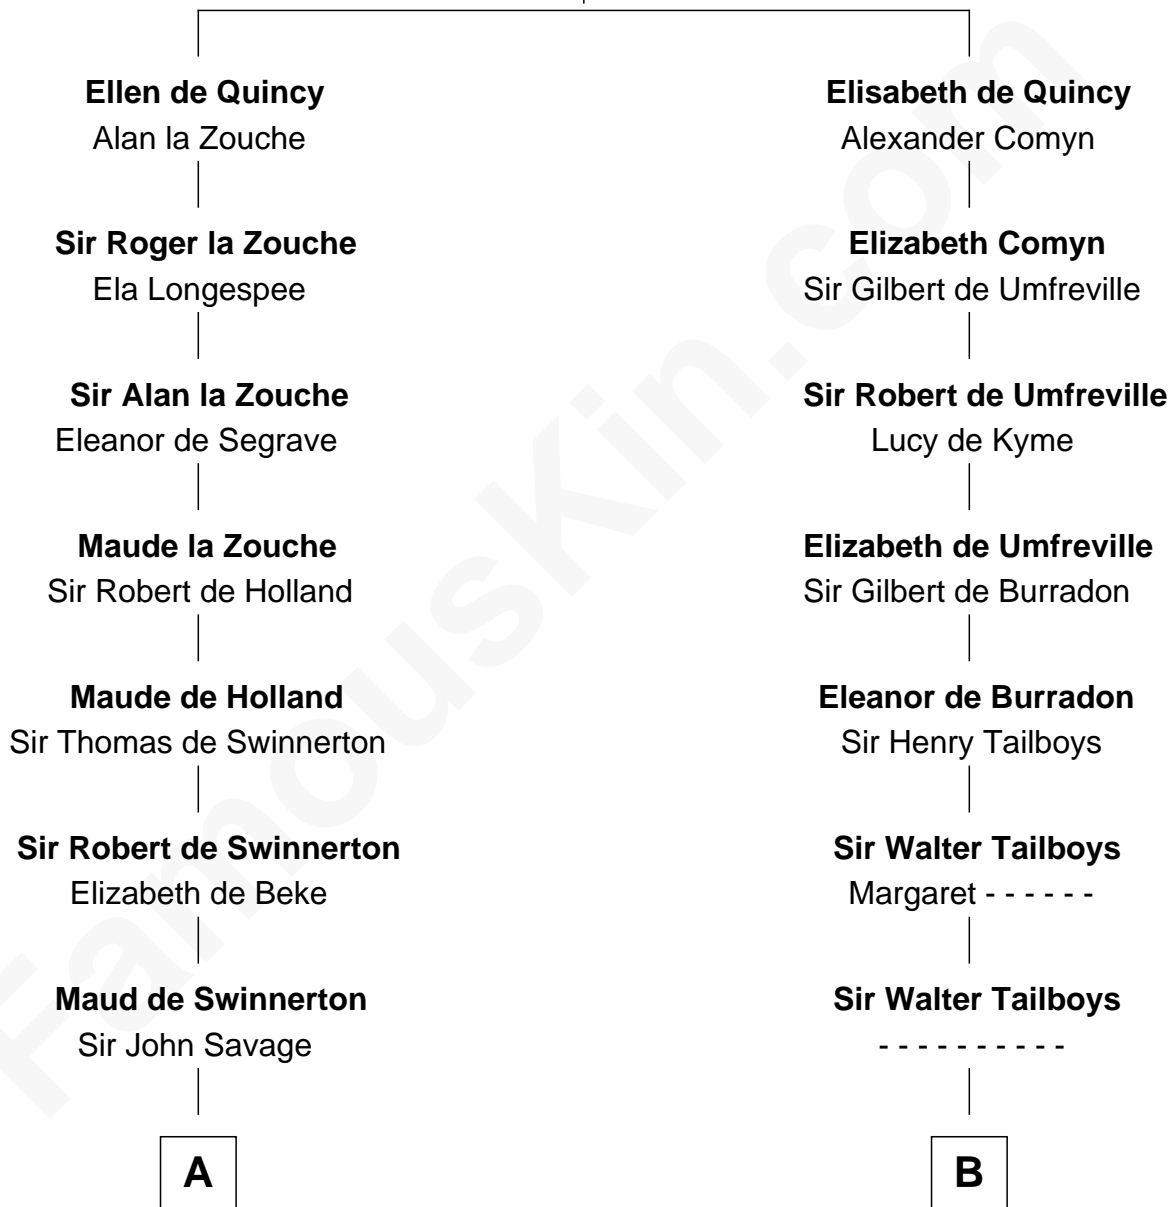

FamousKin.com Relationship Chart of

Thomas Sim Lee

2nd and 7th Governor of Maryland

18th cousin of

Charles Carroll

Signer of the Declaration of Independence

Sir Roger de Quincy

Helen of Galloway

C

Thomas Lee
Christiana Sim

Thomas Sim Lee
2nd and 7th Governor of Maryland

D

Elizabeth Brooke
Charles Carroll

Charles Carroll
Signer of Declaration of Independence

FamousKin.com