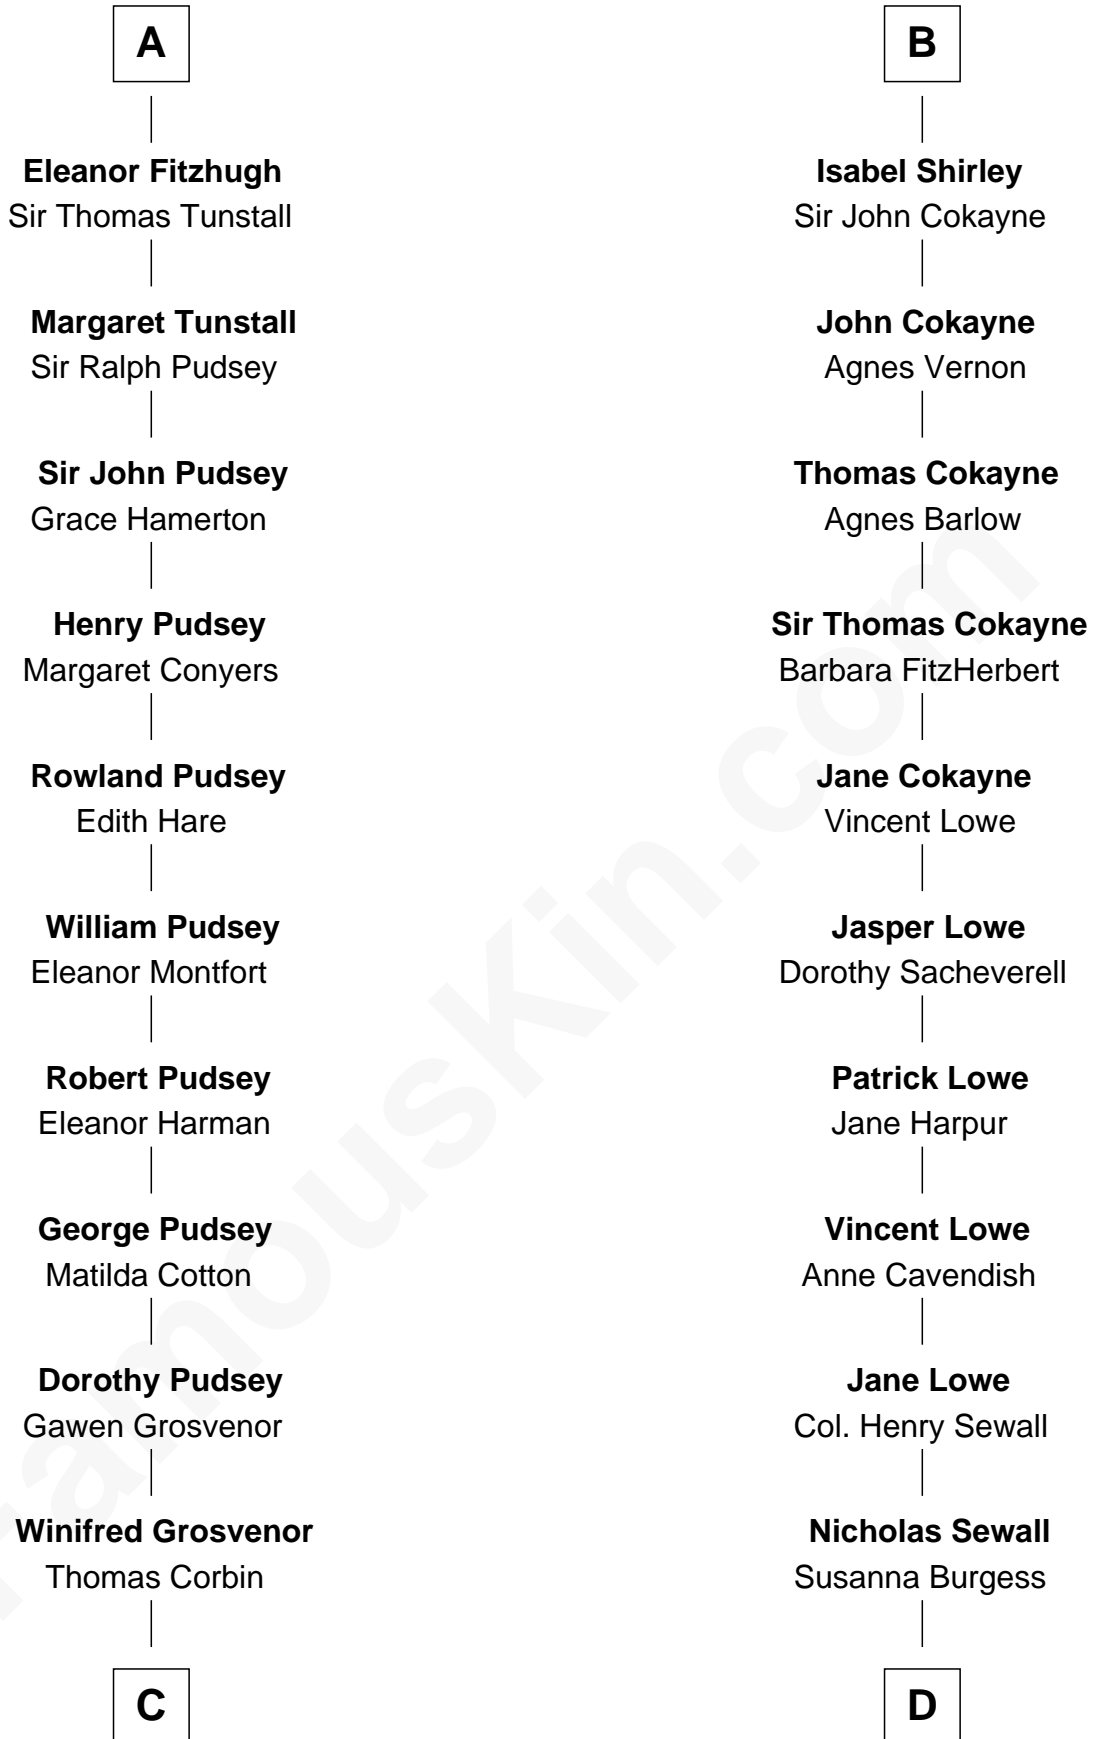

FamousKin.com Relationship Chart of

Thomas Sim Lee

2nd and 7th Governor of Maryland

19th cousin 2 times removed of

Charles Carroll

Signer of the Declaration of Independence

William I, King of Scotland

----- Avenal