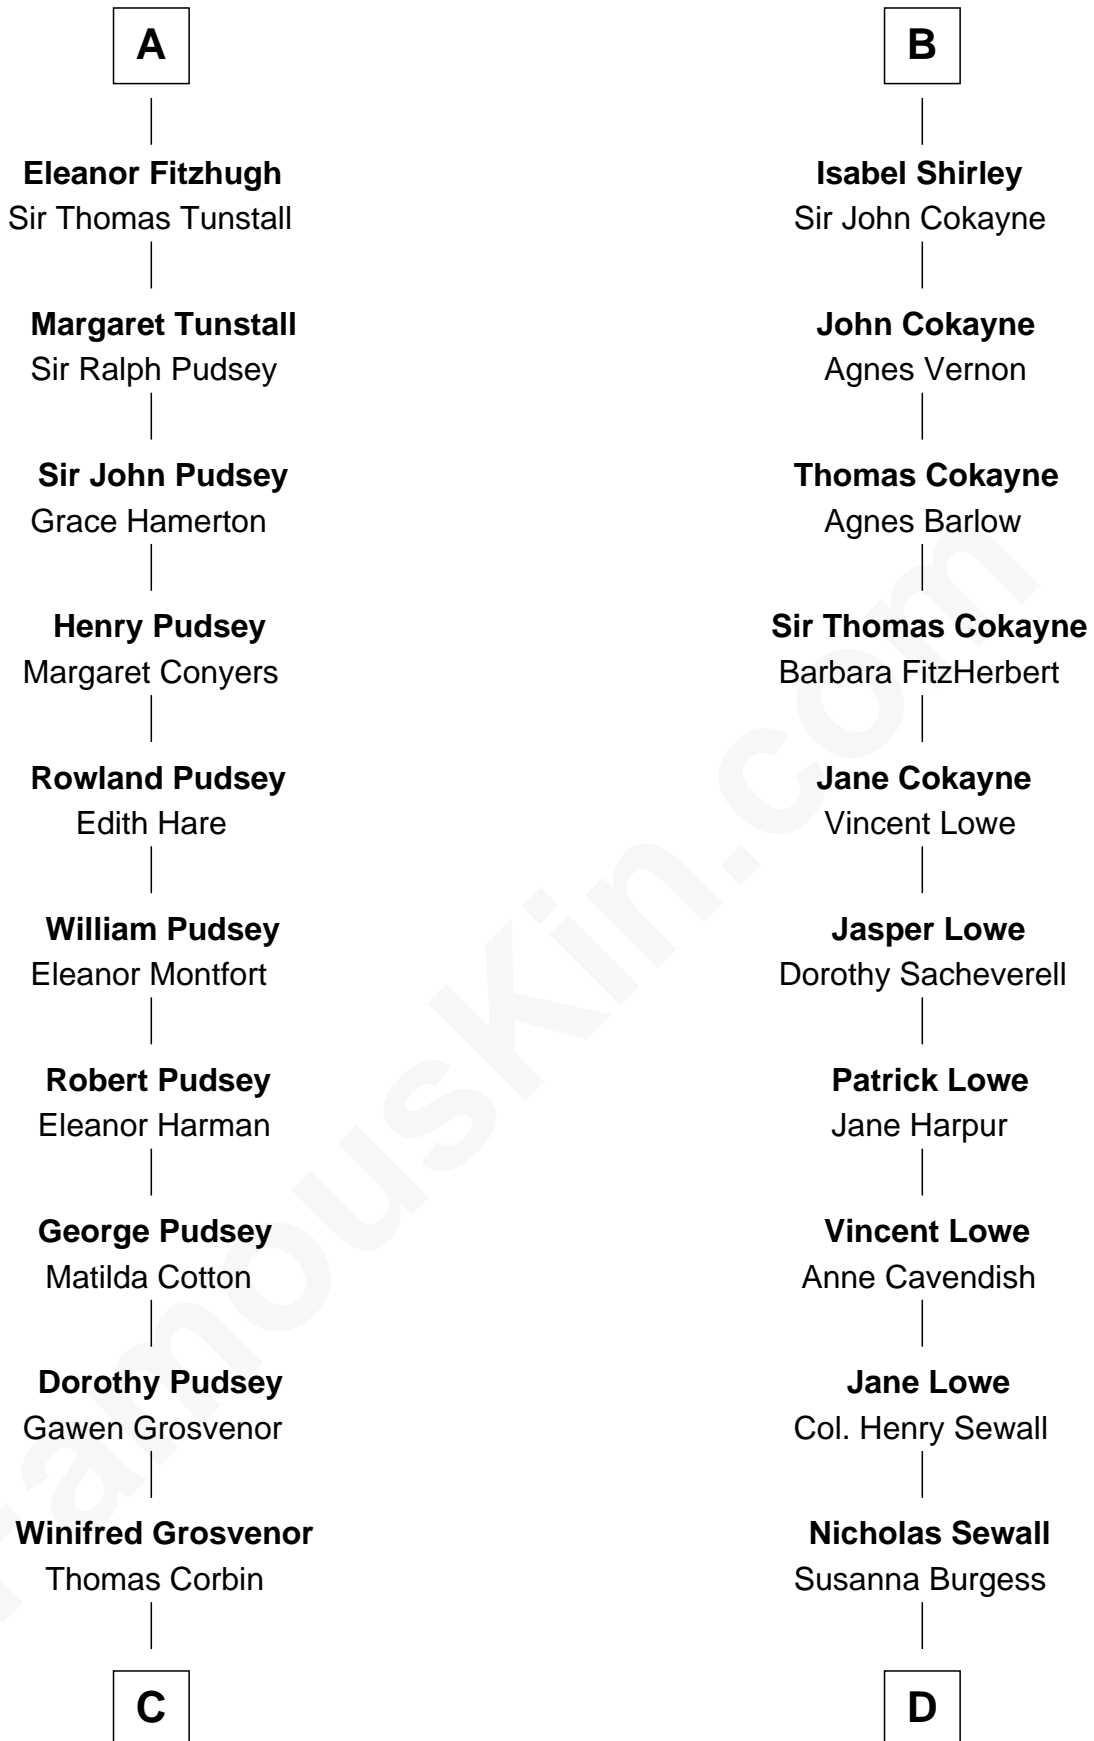

FamousKin.com Relationship Chart of

Thomas Sim Lee

2nd and 7th Governor of Maryland

19th cousin 2 times removed of

Charles Carroll

Signer of the Declaration of Independence

C

Henry Corbin
Alice Eltonhead

Laetitia Corbin
Richard Lee

Philip Lee
Sarah Brooke

Thomas Lee
Christiana Sim

Thomas Sim Lee
2nd and 7th Governor of Maryland

D

Jane Sewall
Clement Brooke

Elizabeth Brooke
Charles Carroll

Charles Carroll
Signer of Declaration of Independence