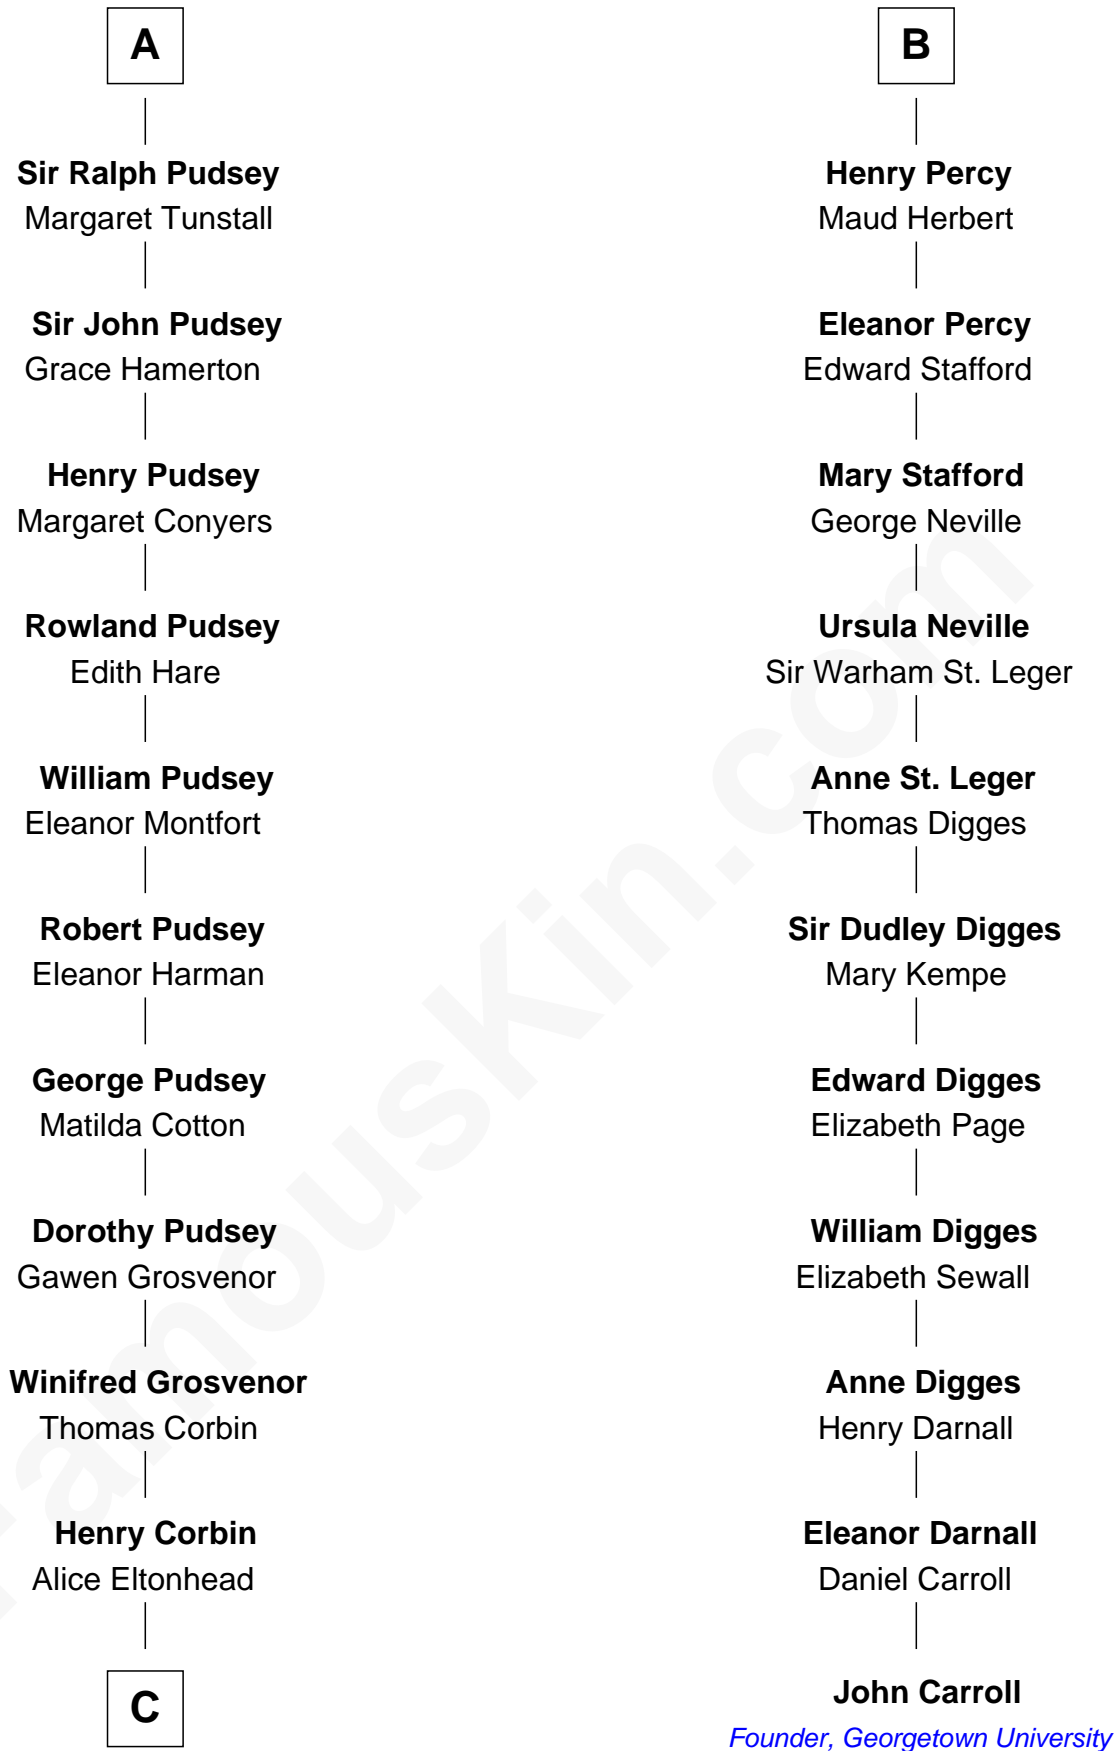

FamousKin.com Relationship Chart of

Thomas Sim Lee

2nd and 7th Governor of Maryland

17th cousin 3 times removed of

John Carroll

Founder of Georgetown University

C

—
Laetitia Corbin

Richard Lee

—
Philip Lee

Sarah Brooke

—
Thomas Lee

Christiana Sim

—
Thomas Sim Lee

2nd and 7th Governor of Maryland

FamousKin.com