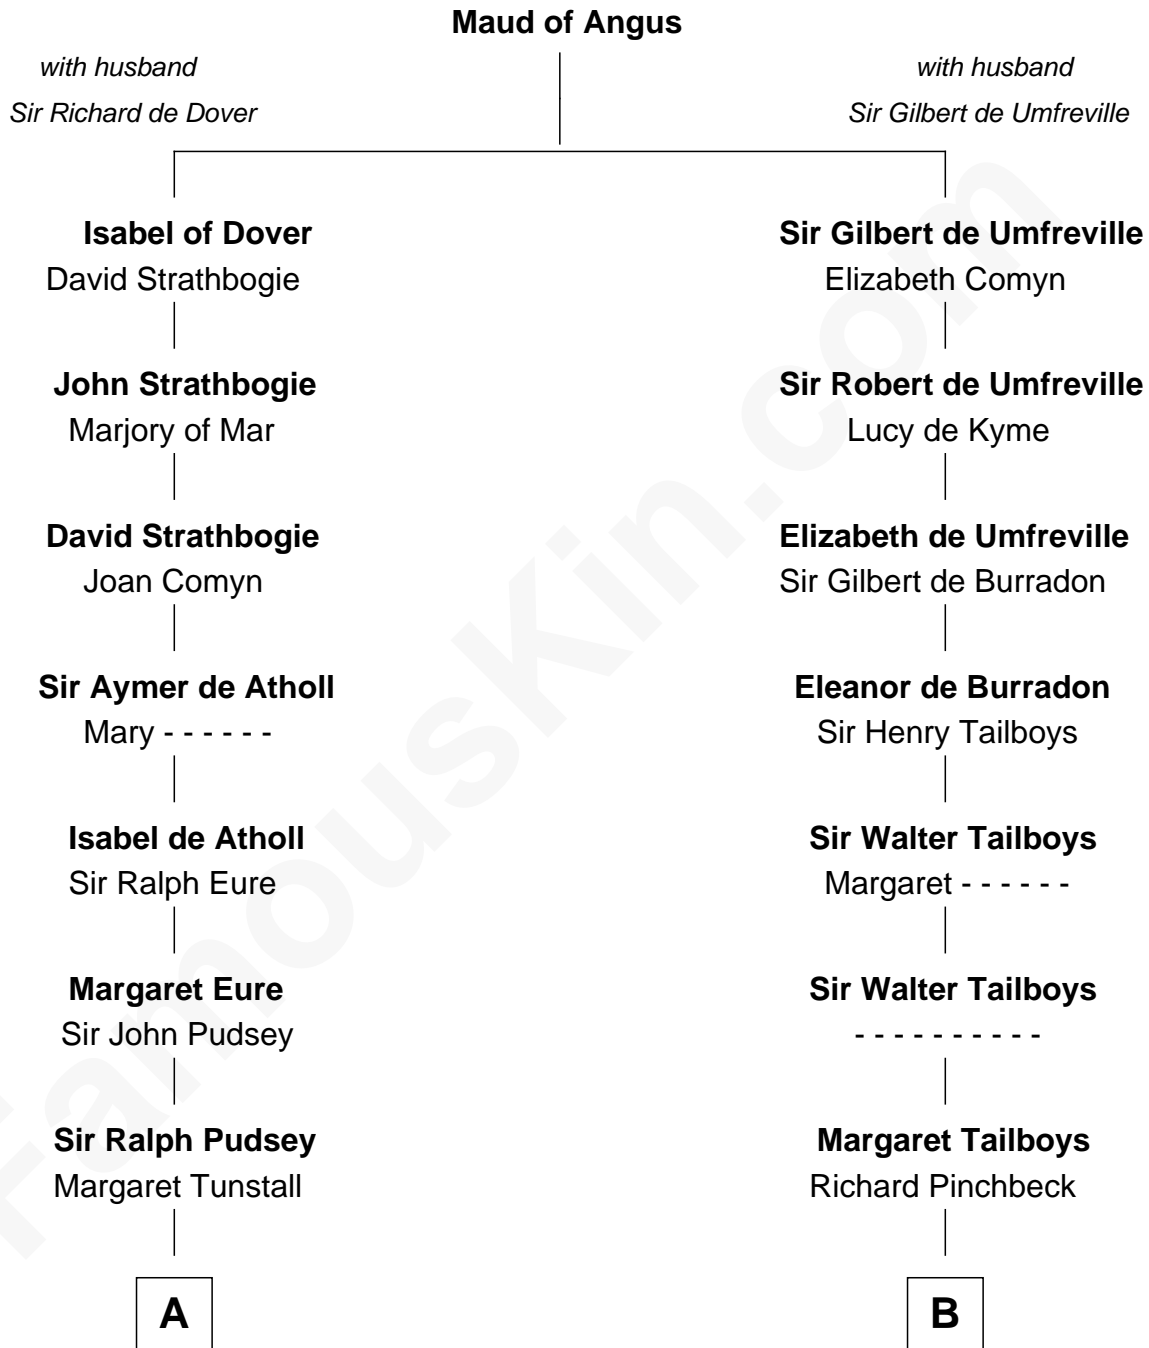

FamousKin.com

Relationship Chart of

Thomas Sim Lee

2nd and 7th Governor of Maryland

17th cousin 2 times removed of

John Carroll

Founder of Georgetown University

C

Philip Lee
Sarah Brooke

Thomas Lee
Christiana Sim

Thomas Sim Lee
2nd and 7th Governor of Maryland

FamousKin.com