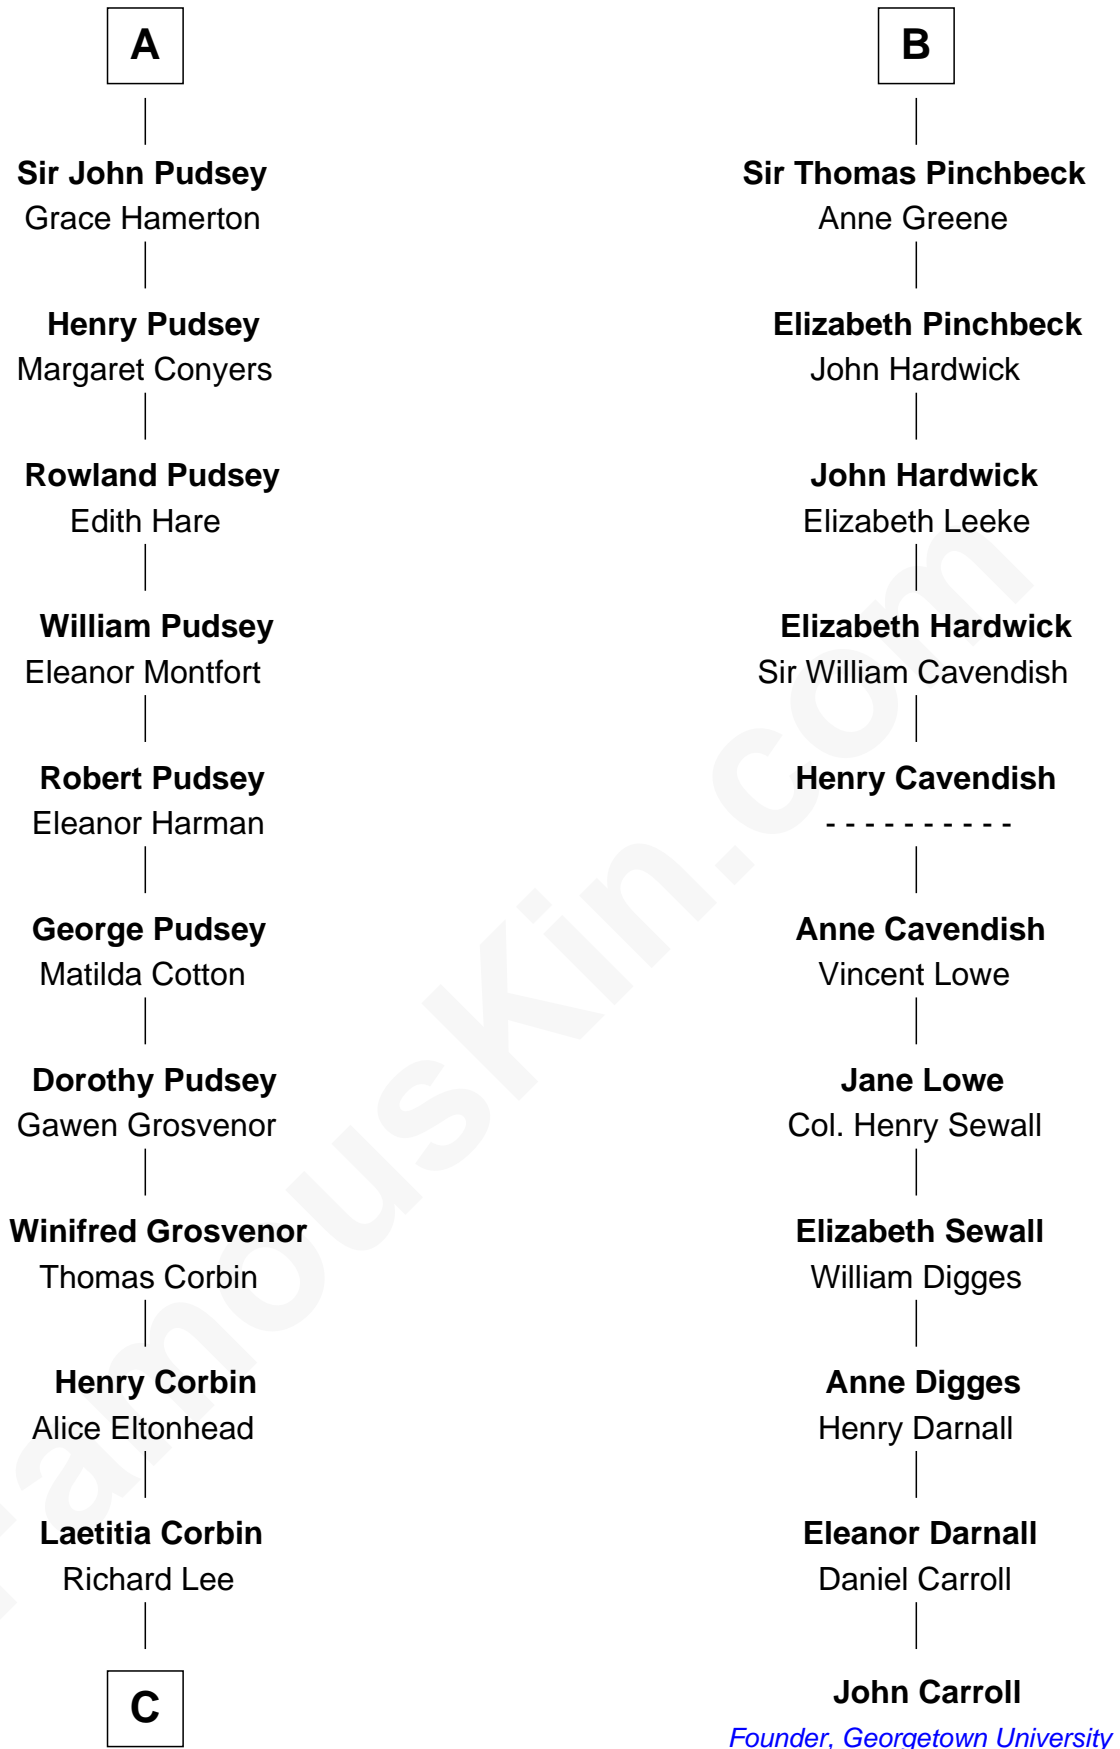

FamousKin.com

Relationship Chart of

Thomas Sim Lee

2nd and 7th Governor of Maryland

17th cousin 2 times removed of

John Carroll

Founder of Georgetown University

C

Philip Lee
Sarah Brooke

Thomas Lee
Christiana Sim

Thomas Sim Lee
2nd and 7th Governor of Maryland

FamousKin.com