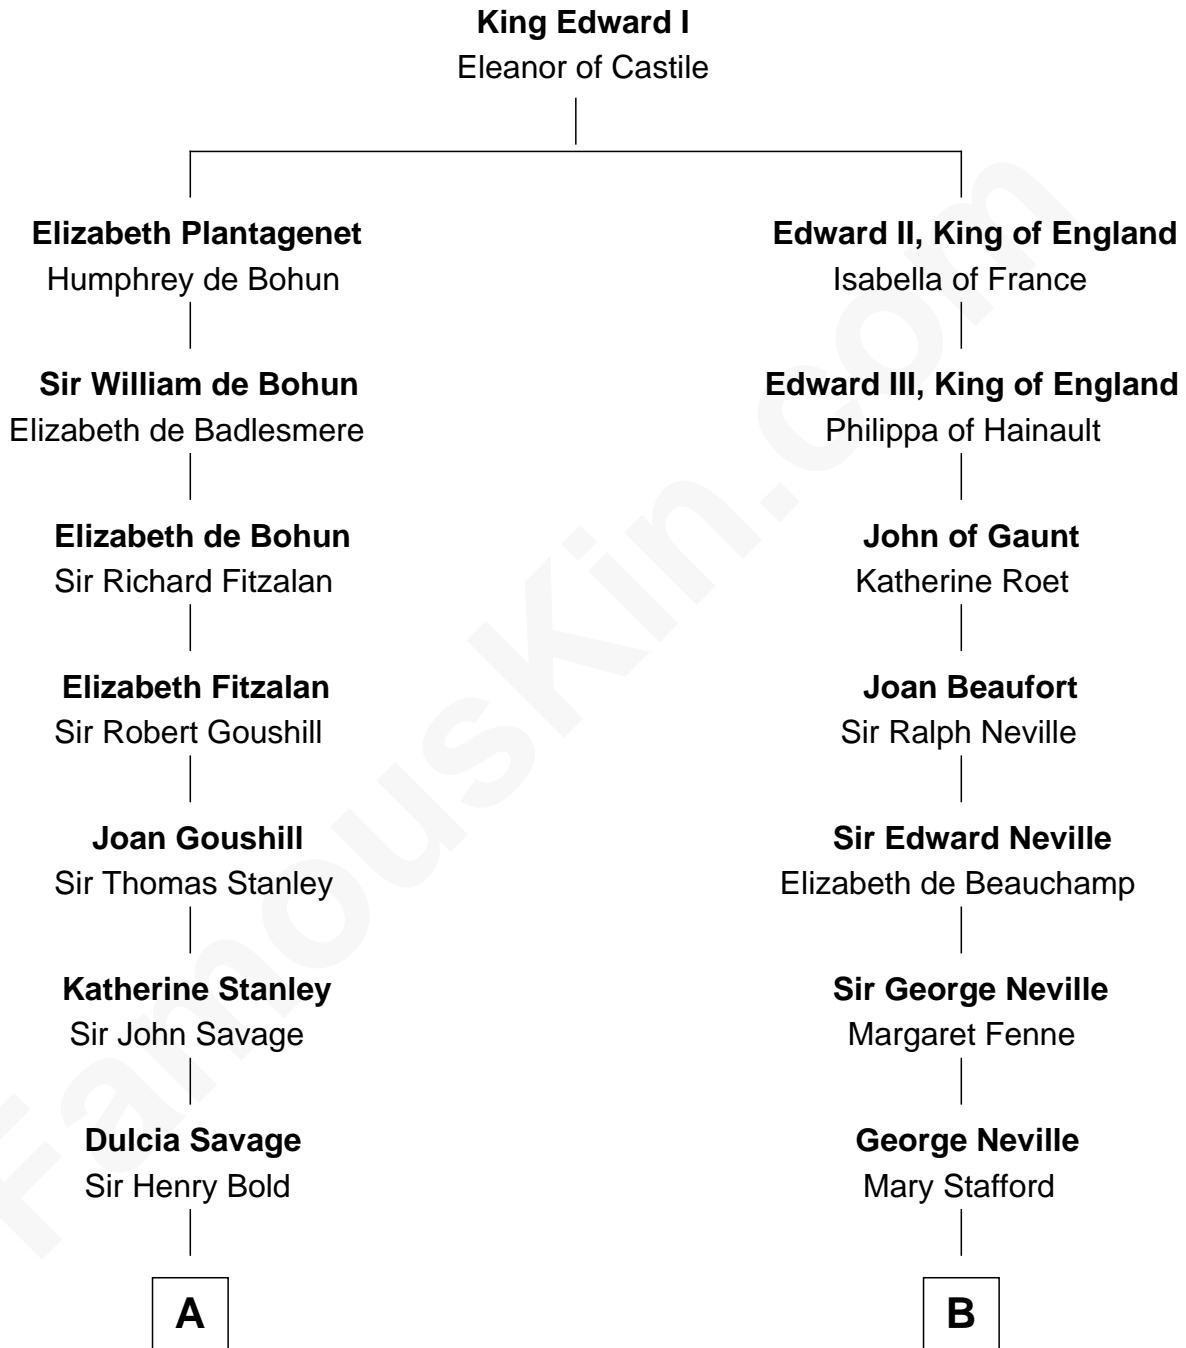

## Relationship Chart of

**Thomas Sim Lee**

*2nd and 7th Governor of Maryland*

14th cousin 1 time removed of

**John Carroll**

*Founder of Georgetown University*

**A**

**Maud Bold**