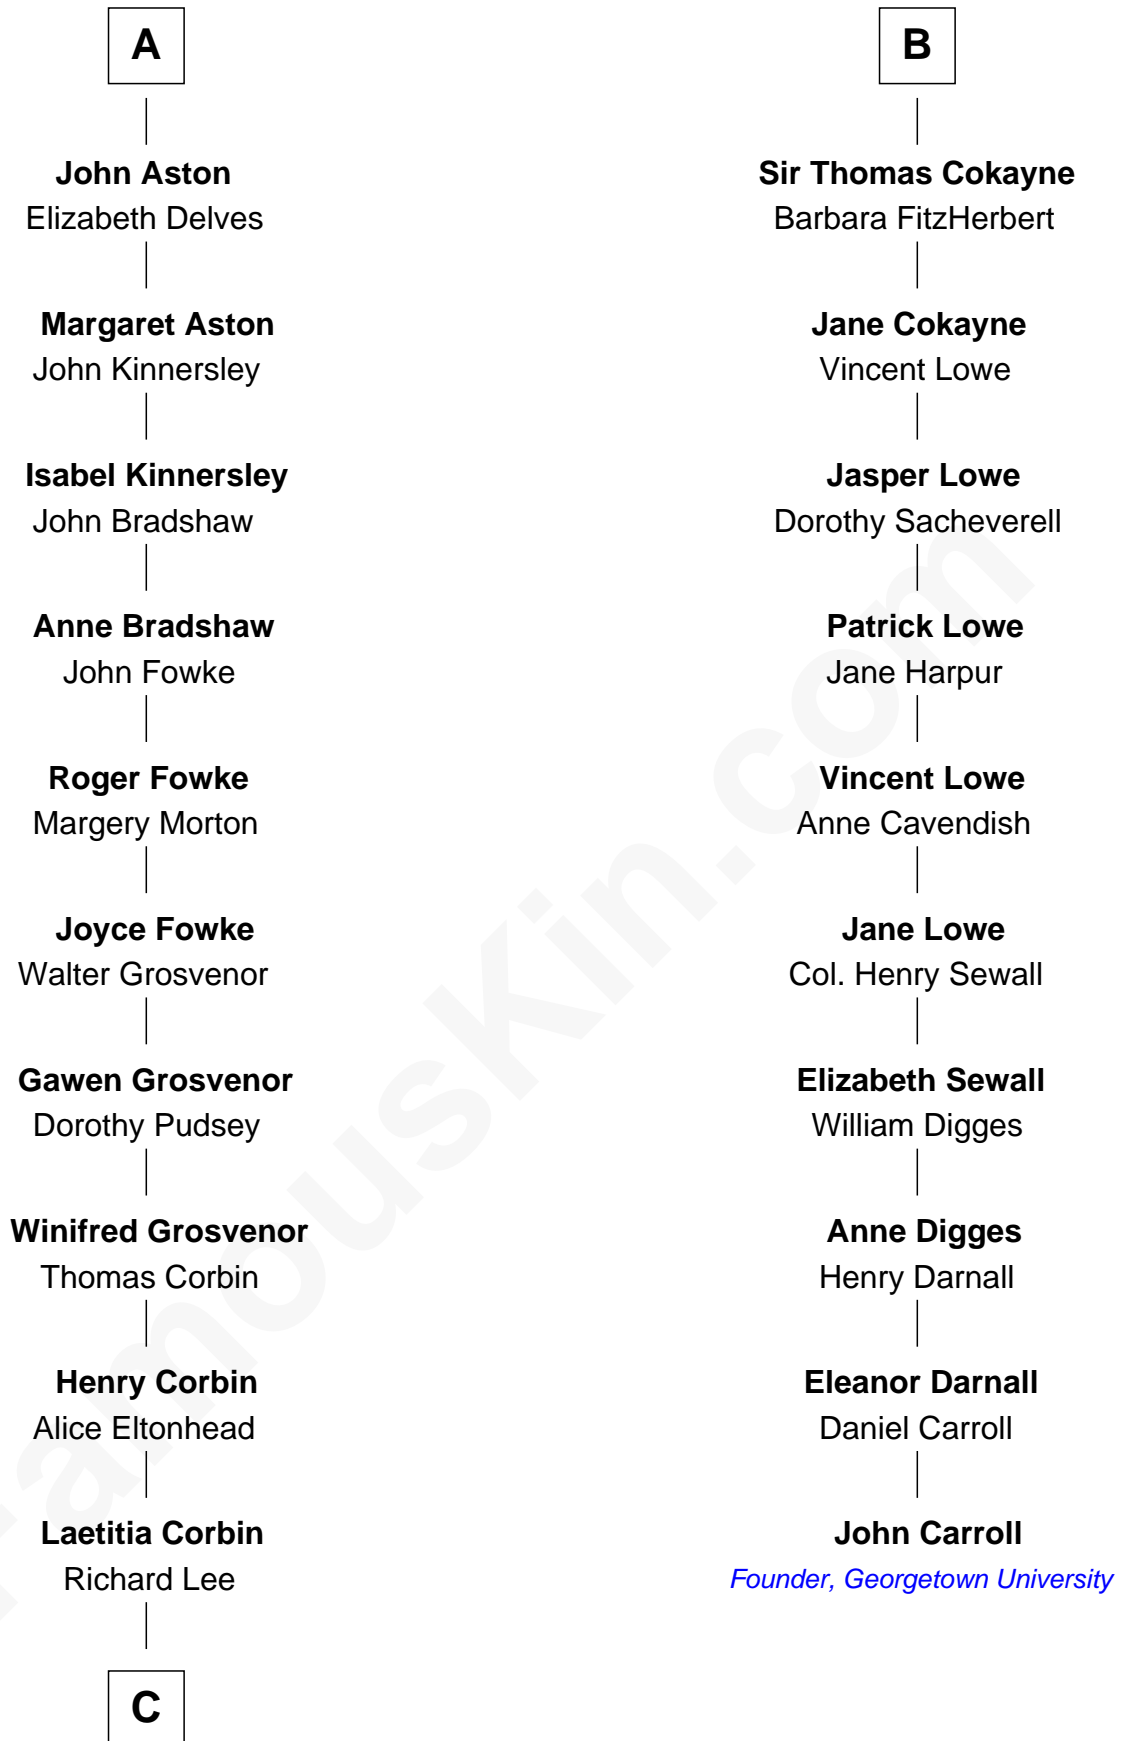

FamousKin.com Relationship Chart of

Thomas Sim Lee

2nd and 7th Governor of Maryland

16th cousin 3 times removed of

John Carroll

Founder of Georgetown University

Sir Robert de Ros

Isabel de Aubeney

C

Philip Lee
Sarah Brooke

Thomas Lee
Christiana Sim

Thomas Sim Lee
2nd and 7th Governor of Maryland

FamousKin.com