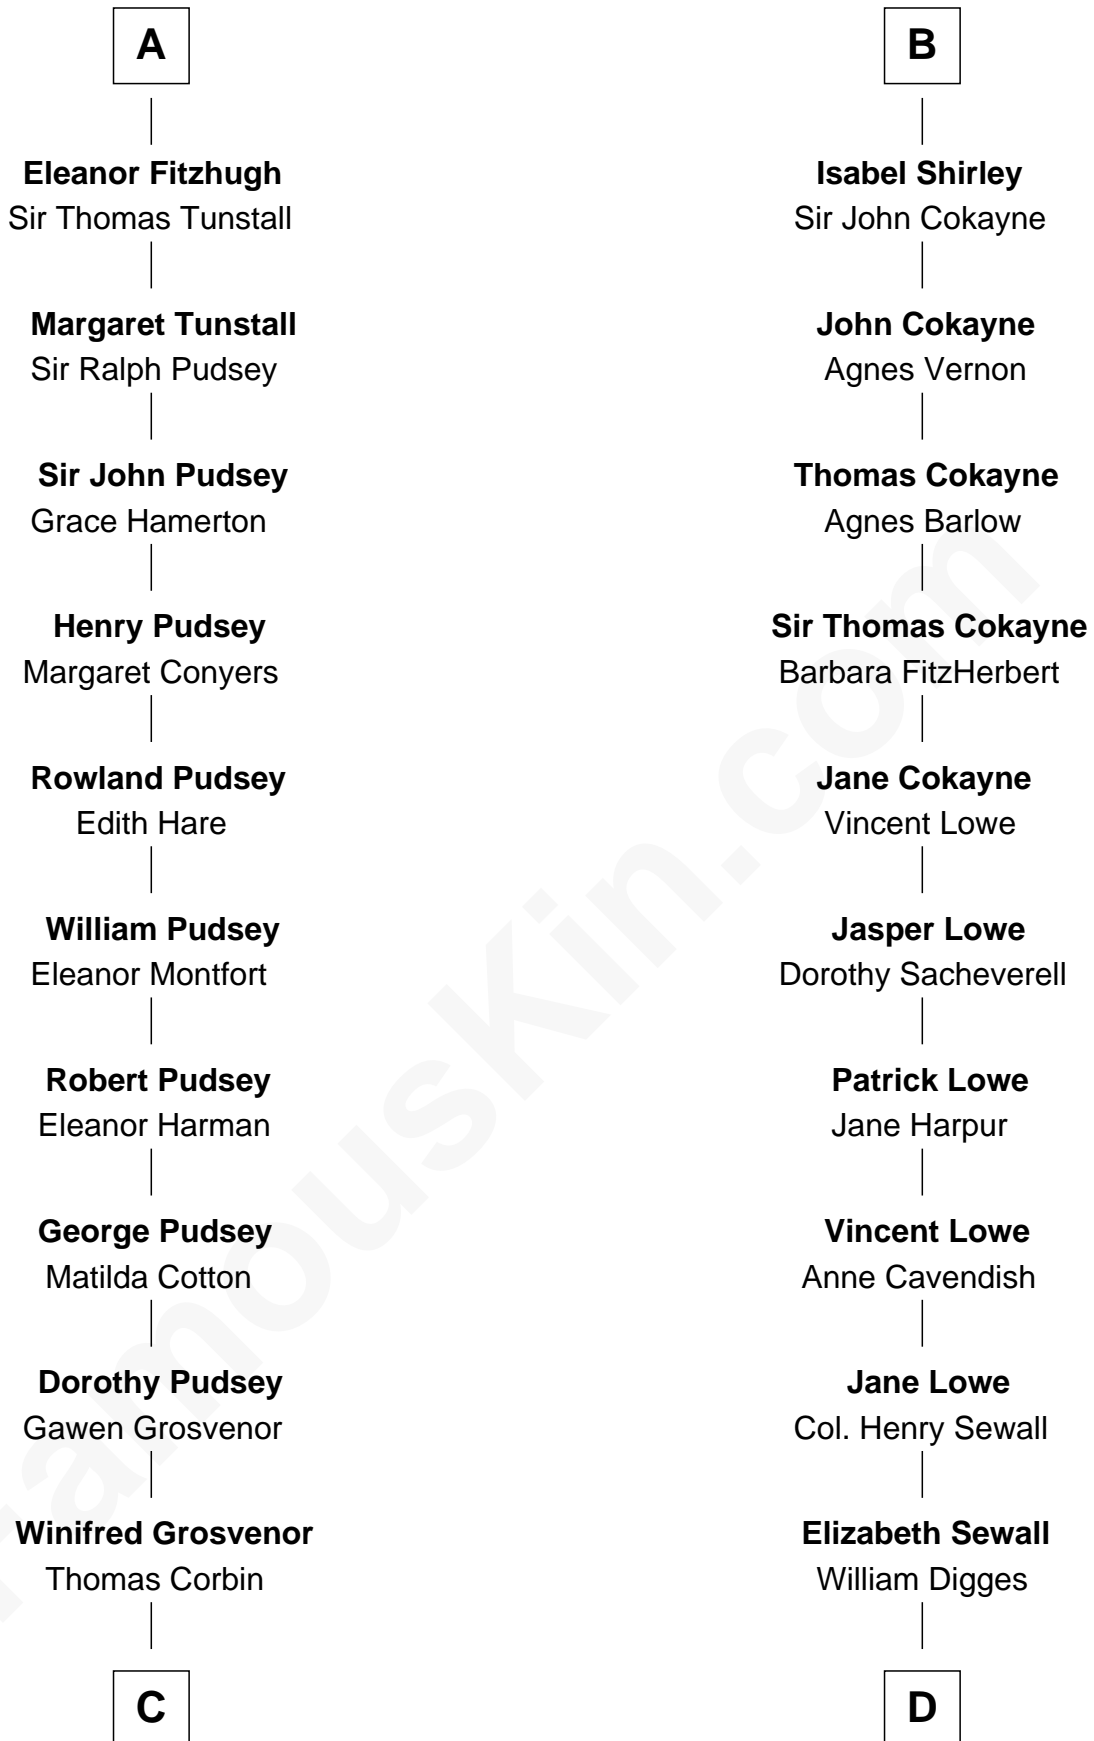

# FamousKin.com Relationship Chart of

**Thomas Sim Lee**

*2nd and 7th Governor of Maryland*

**19th cousin 2 times removed of**

**John Carroll**

*Founder of Georgetown University*

**William I, King of Scotland**

----- Avenal

**C**

**Henry Corbin**  
Alice Eltonhead

**Laetitia Corbin**  
Richard Lee

**Philip Lee**  
Sarah Brooke

**Thomas Lee**  
Christiana Sim

**Thomas Sim Lee**  
*2nd and 7th Governor of Maryland*

**D**