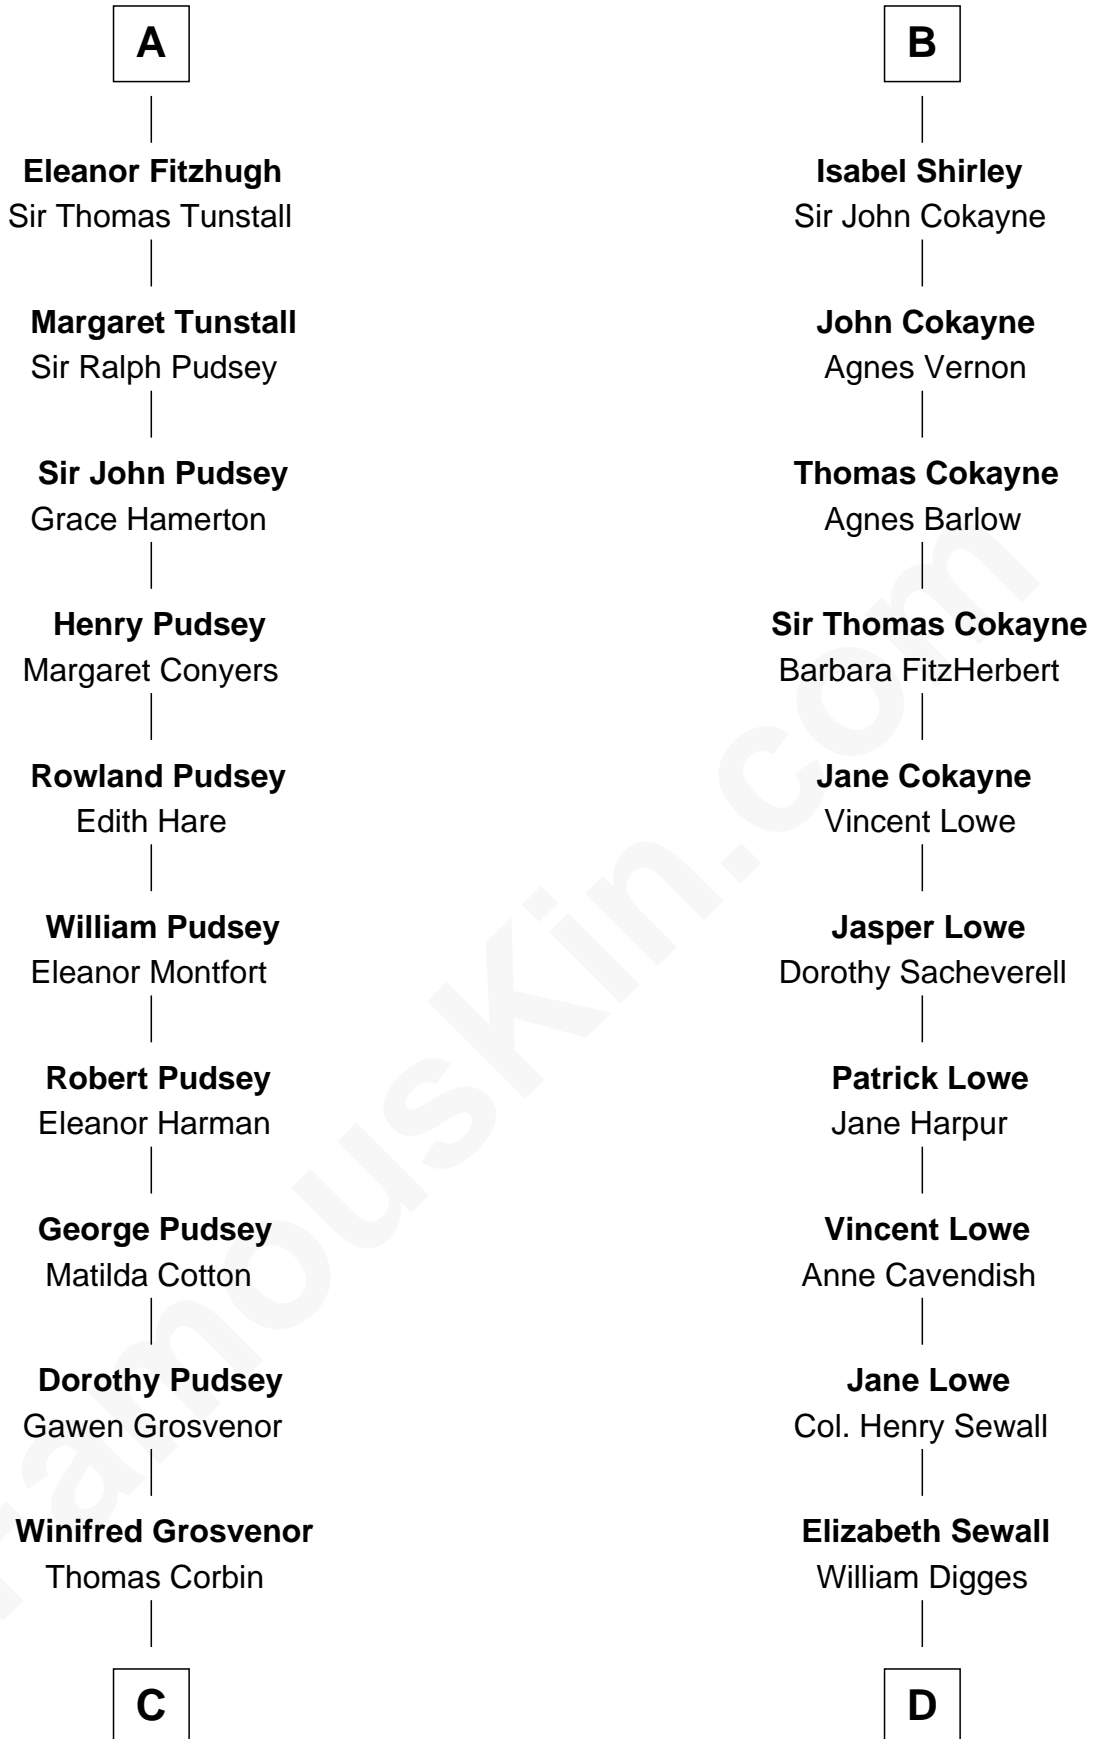

FamousKin.com Relationship Chart of

Thomas Sim Lee

2nd and 7th Governor of Maryland

19th cousin 2 times removed of

John Carroll

Founder of Georgetown University

C

Henry Corbin
Alice Eltonhead

Laetitia Corbin
Richard Lee

Philip Lee
Sarah Brooke

Thomas Lee
Christiana Sim

Thomas Sim Lee
2nd and 7th Governor of Maryland

D

Anne Digges
Henry Darnall

Eleanor Darnall
Daniel Carroll

John Carroll
Founder, Georgetown University