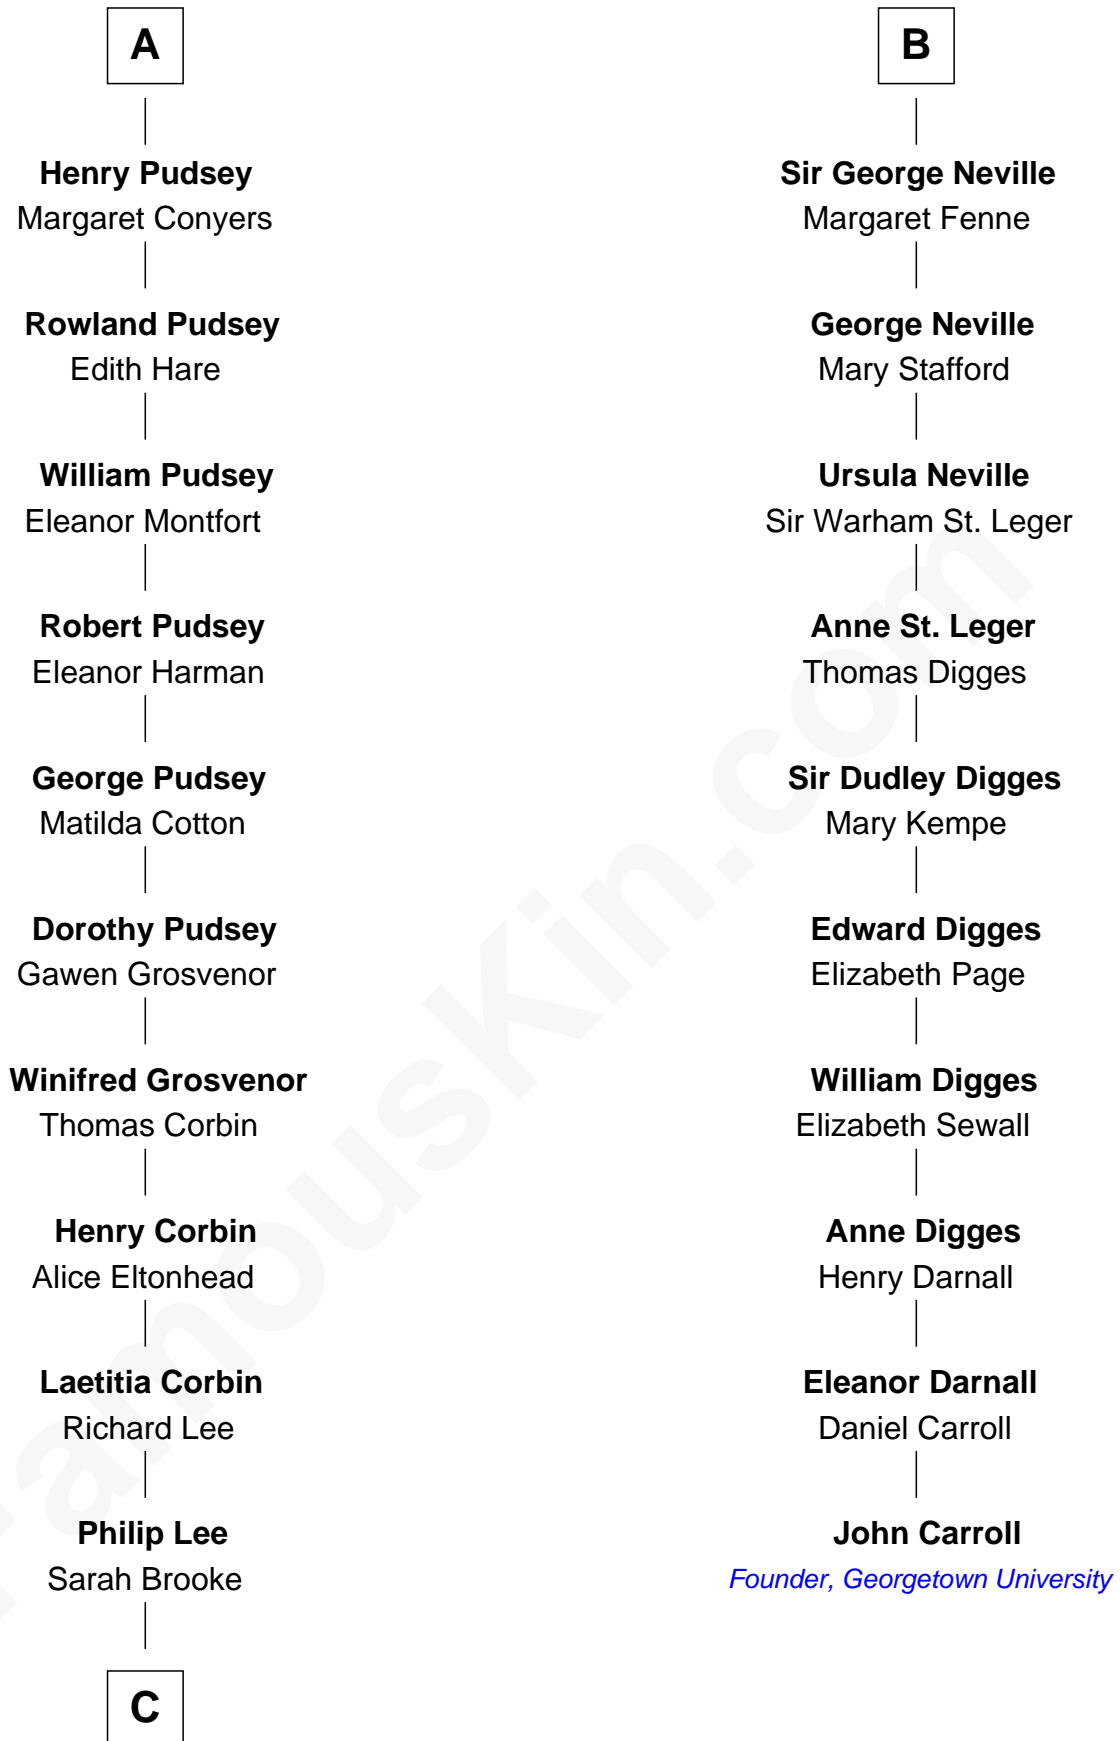

FamousKin.com

Relationship Chart of

Thomas Sim Lee

2nd and 7th Governor of Maryland

16th cousin 2 times removed of

John Carroll

Founder of Georgetown University

John Fitz Robert

Sir John de Neville

Maude de Percy

Sir Ralph Neville

Joan Beaufort

Sir Edward Neville

Elizabeth de Beauchamp

B

C